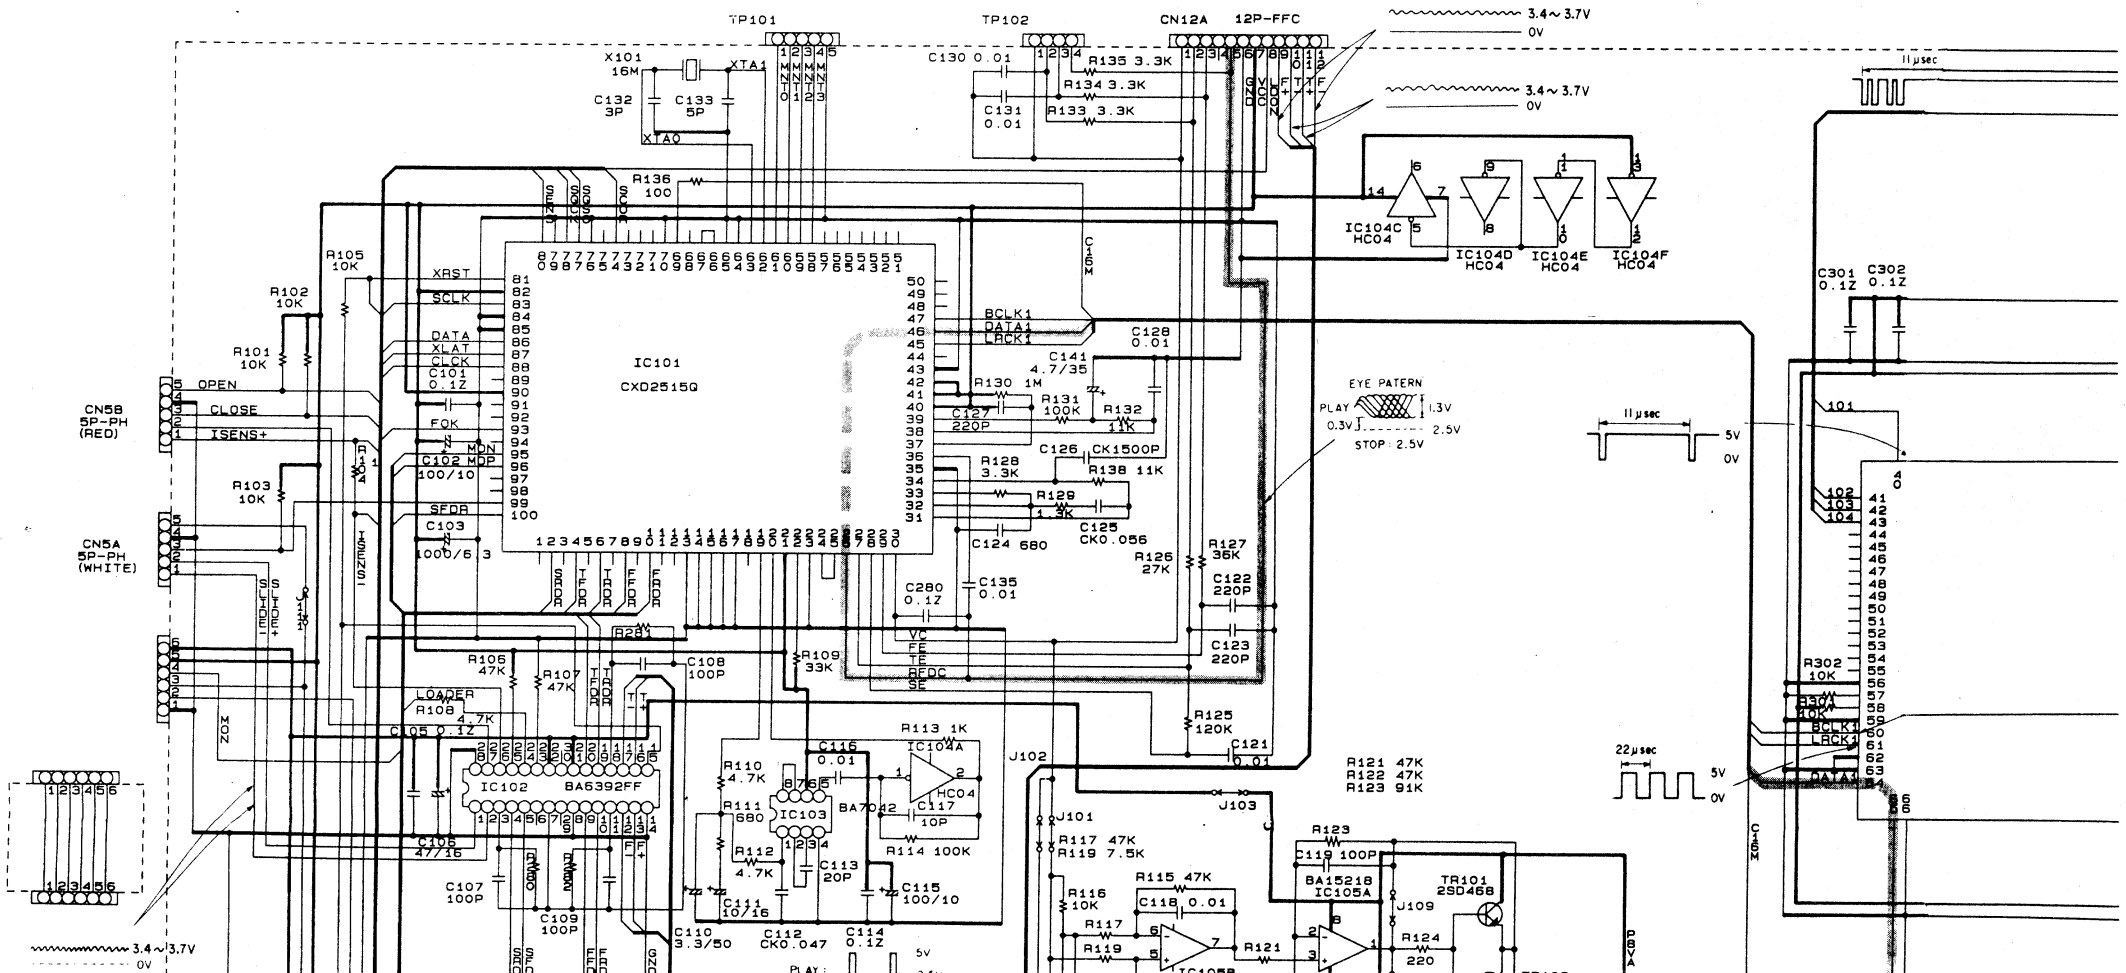

DENON

MODEL DN-1000F

CD PLAYER

SCHEMATIC DIAGRAM

11

10

9

8

7

6

5

4

3

2

1

C313 100/10 C317 100/10