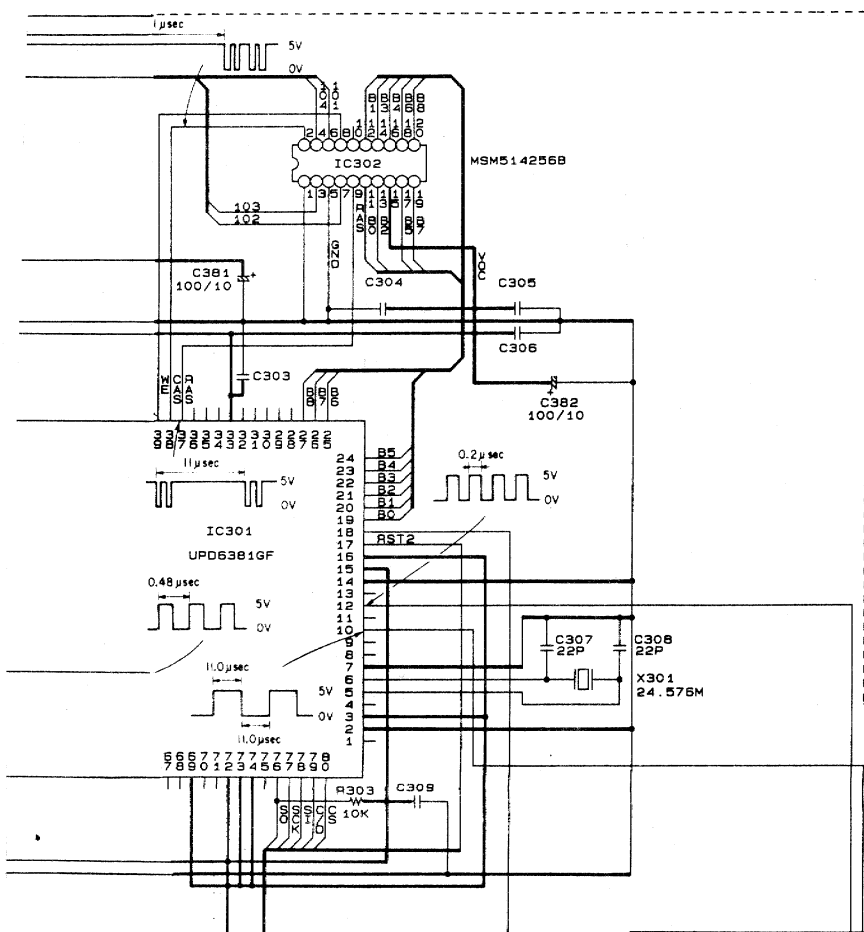

DENON

MODEL DN-1000F

CD PLAYER

SCHEMATIC DIAGRAM

11

10

9

8

7

6

5

4

3

2

1

C313 100/10 C317 100/10