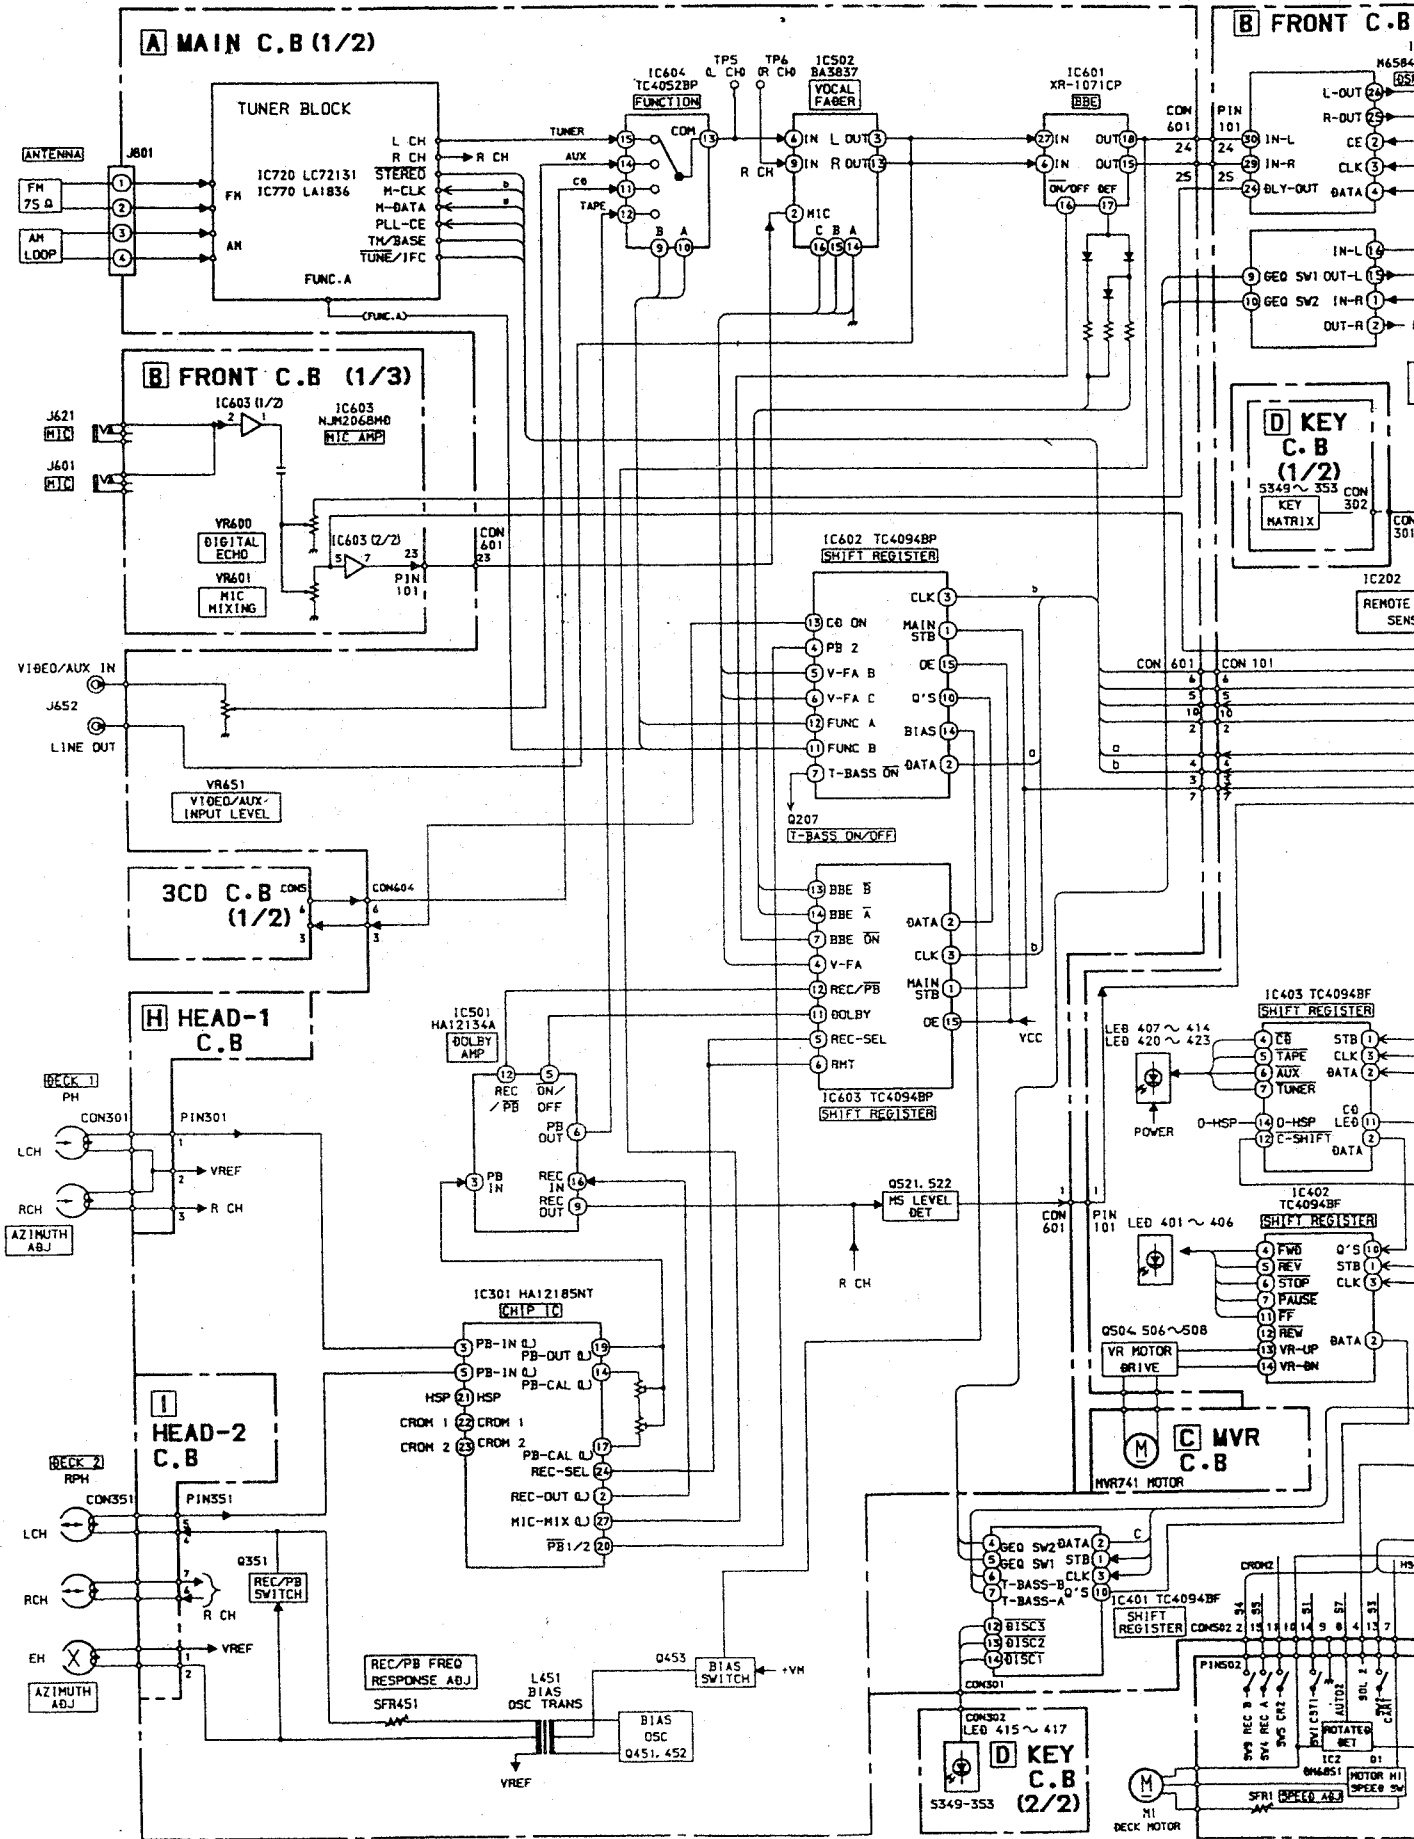

LW/MW

TUNER BLOCK

IC770 LA1836

RECORDER

BLOCK DIAGRAM - 1 (MAIN / FRONT)

B FRONT C.B (2/2)

C MVR C.B (2/2)

A MAIN C.B (2/2)