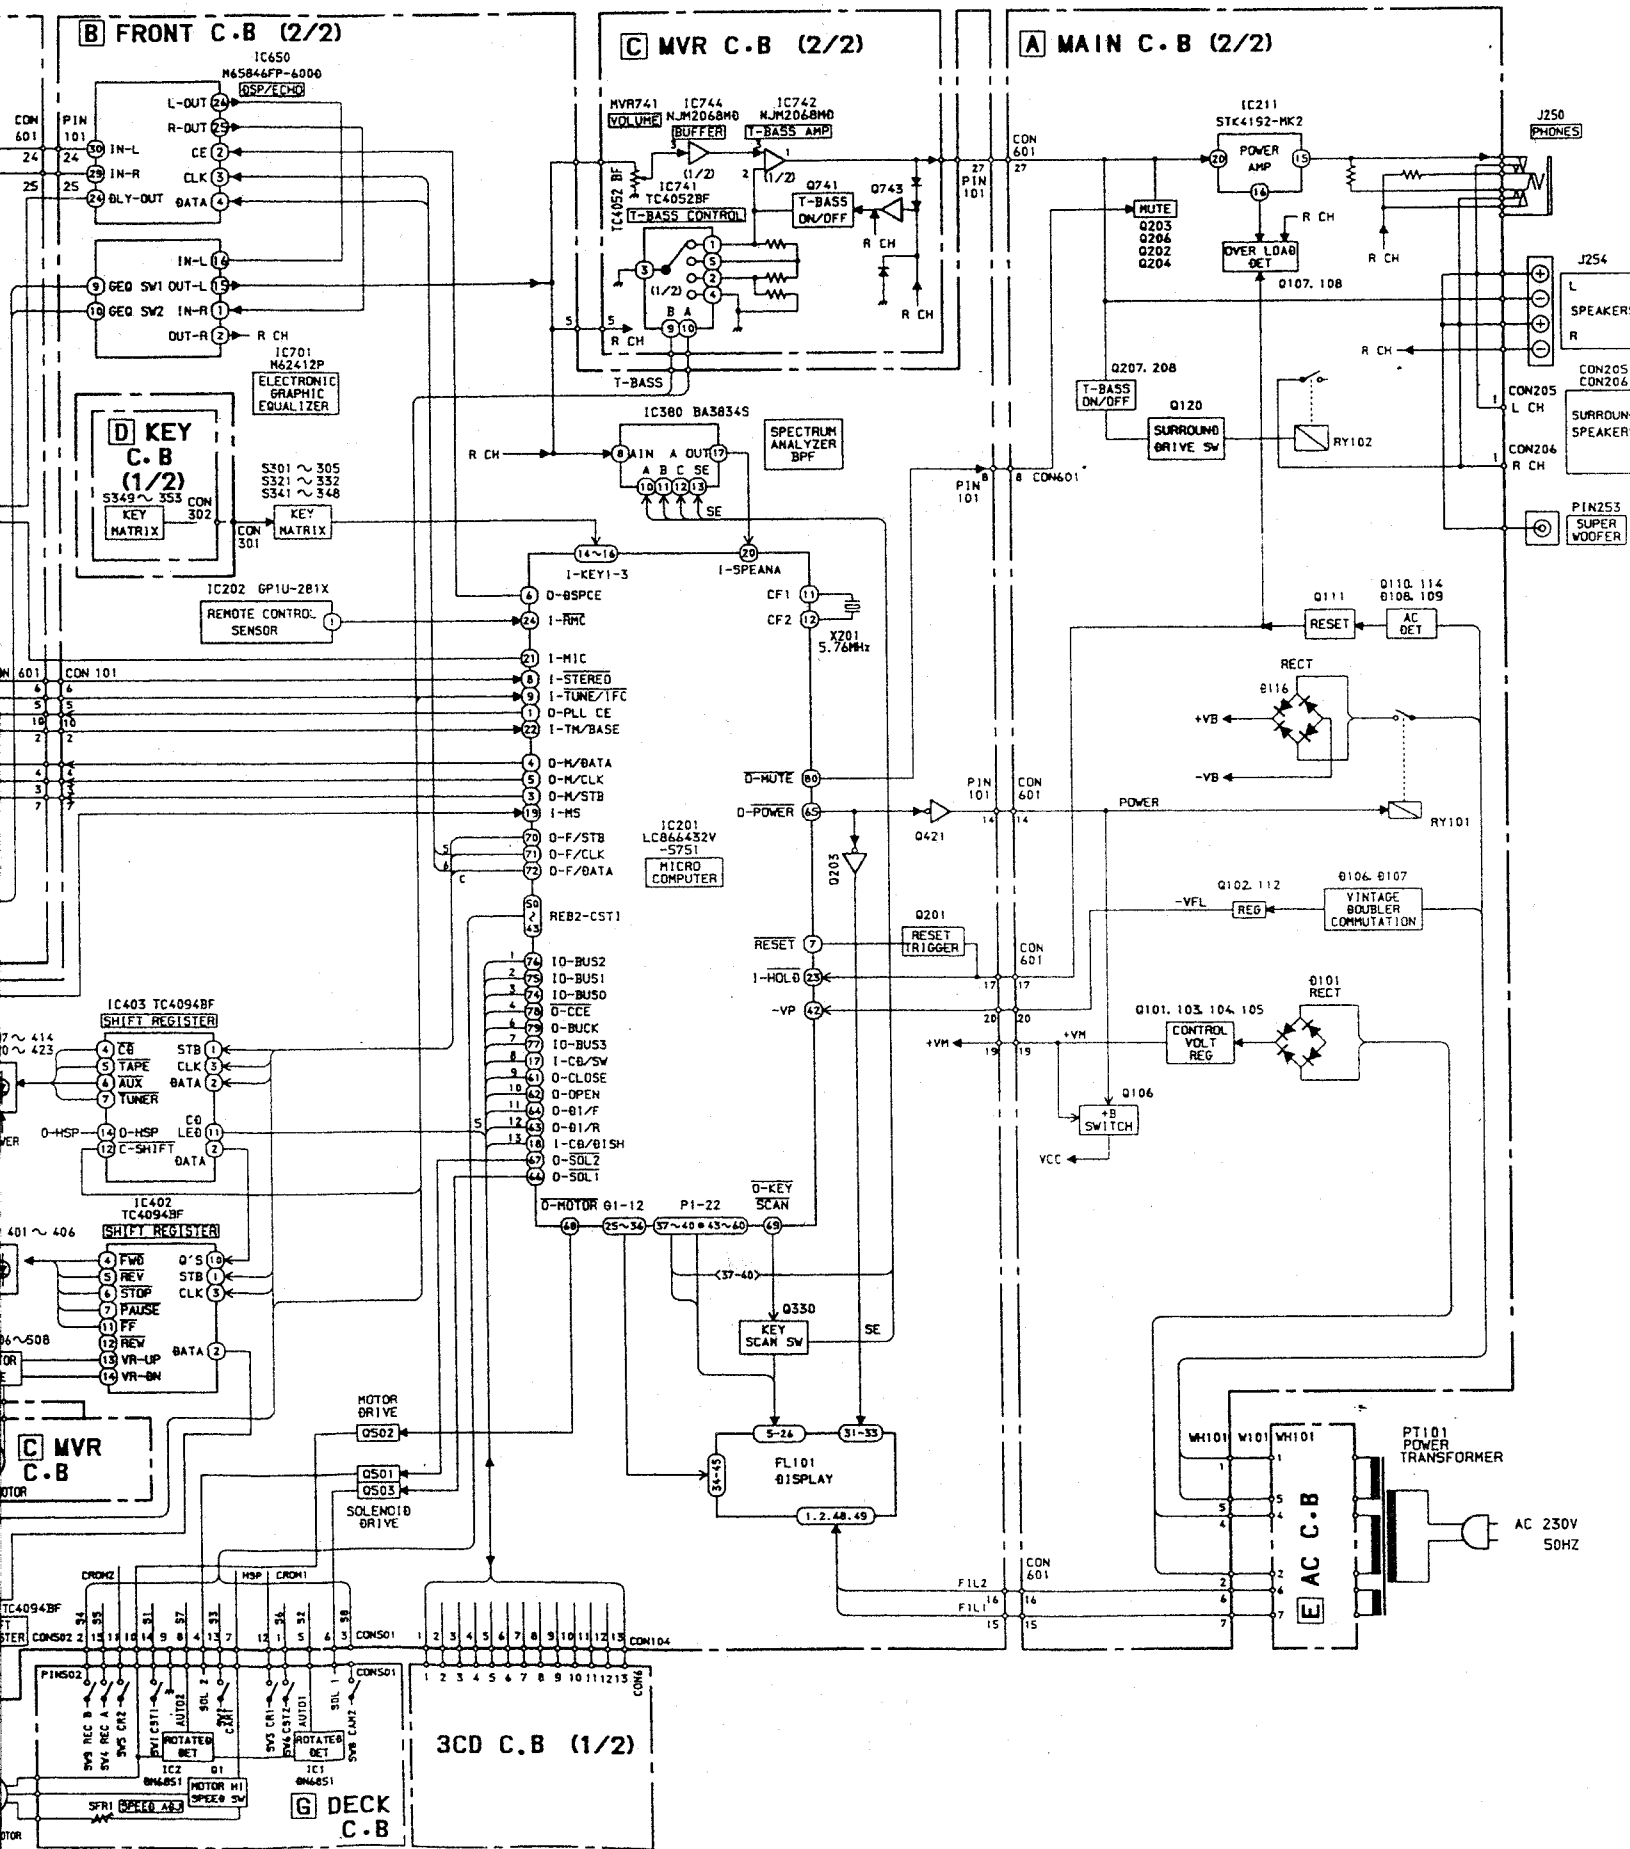

LW/MW

TUNER BLOCK

IC770 LA1836

RECORDER

BLOCK DIAGRAM - 1 (MAIN / FRONT)

B FRONT C.B (2/2)

C MVR C.B (2/2)

A MAIN C.B (2/2)