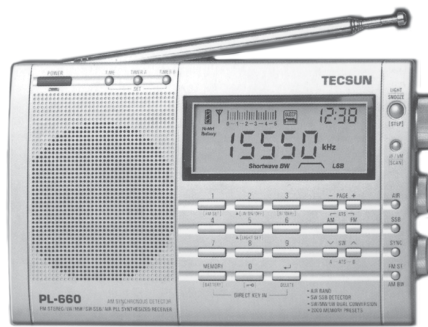

**PS-100** Order #0885 \$12.95

**TECSUN**

**R-9700DX**

The **Tecsun R-9700DX** is a powerful, dual-conversion portable radio that covers AM (535-1610 kHz), FM and ten international shortwave broadcast bands: 3.7-4.25, 4.65-5.2, 5.85-6.4, 6.95-7.5, 9.45-10, 11.55-12.1, 13.45-14, 15.05-15.6, 17.55-18.1 and 21.4-21.95 MHz. Some people prefer analog over digital readout for simplicity and battery efficiency. Operation is very intuitive. Simply select the shortwave band of interest and dial up or down. Features include tune & stereo LED, antenna jack, flip stand, tone switch, local/DX switch. The backlighting may be set to auto or constant. Stereo FM is provided to the earphone jack. Operates from 4 AA batteries (not included) or included AC adapter. With: carry case, stereo ear buds, wrist strap, wire antenna and English manual. 7.1 x 1.35 x 4.55 inches 14 oz.

**R-9700DX** Order #5970 \$55.95

**TECSUN**

**PL-660**

The **Tecsun PL-660** is a sensitive portable radio covering AM, long wave, shortwave, VHF air and FM bands. The radio comes with an awesome 2000 memories: 100 AM/FM/LW/Air, 200 SW, 200 SSB and 1200 for various bands (12x100). Features include dual timer, sensitivity, backlit display, time & temperature display, SW/FM external antenna jack, SSB reception, stereo FM (to earphone jack), synchronous detection, keypad entry, dual conversion, manual tuning, scanning, DX/Normal/Local gain and ATS auto-tune storage. This radio includes: carry pouch, four AA cells, AC wall adapter, stereo ear buds, wire antenna and owner's manual. 7.4 x 1.3 x 4.5 in. 1.1 lbs.