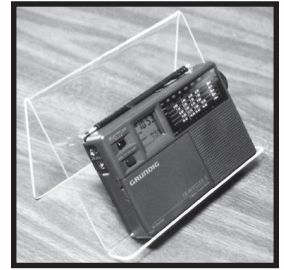

Portable Shortwave Receivers

C.CRANE

The **C Crane Skywave** receiver tunes AM, FM, shortwave (2.3-26.1 MHz), VHF air and the NOAA weather channels. You can directly enter a frequency or engage the auto scan and store feature. The LCD display is backlit. Features include: 12/24 hour clock, fast or fine manual tuning, 400 memories, 3.5mm earphone jack and S-meter. Operation is from 2 AA batteries (not included) or optional AC adapter. Comes with CC ear buds, manual and carry case. 4.75 x 3 x 1.2 inches.

SKYWAVE Order #0034 $79.95

Optional AC adapter for SKYWAVE.

SKWVP Order #6434 $14.95

C.CRANE SKYWAVE-SSB

The **C Crane Skywave-SSB** receiver tunes AM, FM, shortwave (1711-29999 kHz), VHF aviation and even receives the NOAA weather alerts. Unlike most other radios of this size, it can pickup up SSB - Single Sideband transmissions giving you additional interesting listening opportunities for aeronautical, marine and amateur radio stations that transmit in the SSB mode. You can directly enter a frequency or engage the auto scan and store feature. Features include: backlit LCD, 12/24 hour clock, fast or fine tuning, tone switch and 400 memories. Multiple bandwidths are available to combat interference from stations close on the dial. 3.5mm earphone jack. Operation is from two AA alkaline or NiMH batteries (do not use Li-ion). Batteries are not included. An optional SWK-WVP AC adapter-charger is available. Comes with CC ear buds, manual and carry case. 4.75 x 3 x 1.2 inches.

SKYWAVE-SSB Order #0434 $149.95

Optional AC adapter.

SKWVP Order #6434 $14.95

GP-5/SSB Gen3