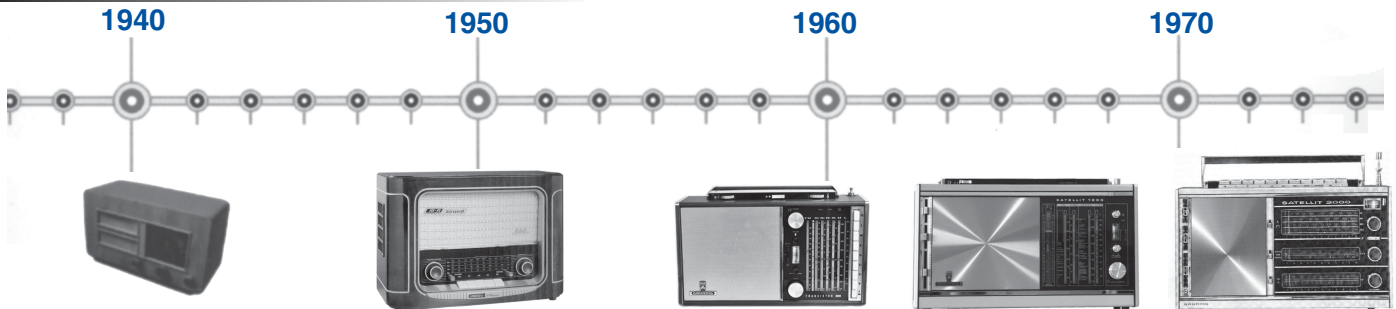

75 Year Legacy of Quality Shortwave Receivers