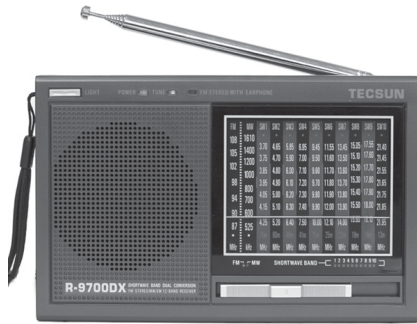

### PS-100

The **Sangean PS-100 Pillow Mate** speaker sits comfortably under your pillow. You can listen to your radio without disturbing your partner or pet. White with cord that terminates to a stereo mini-plug. 3.5 x 4 x 1 inches.

**PS-100** Order #0885 \$12.95

**TECSUN**

**R-9700DX**

The **Tecsun R-9700DX** is a powerful, dual-conversion portable radio that covers AM (535-1610 kHz), FM and ten international shortwave broadcast bands: 3.7-4.25, 4.65-5.2, 5.85-6.4, 6.95-7.5, 9.45-10, 11.55-12.1, 13.45-14, 15.05-15.6, 17.55-18.1 and 21.4-21.95 MHz. Some people prefer analog over digital readout for simplicity and battery efficiency. Operation is very intuitive. Simply select the shortwave band of interest and dial up or down. Features include tune & stereo LED, antenna jack, flip stand, tone switch, local/DX switch. The backlighting may be set to auto or constant. Stereo FM is provided to the earphone jack. Operates from 4 AA batteries (not included) or included AC adapter. With: carry case, stereo ear buds, wrist strap, wire antenna and English manual. 7.1 x 1.35 x 4.55 inches 14 oz.