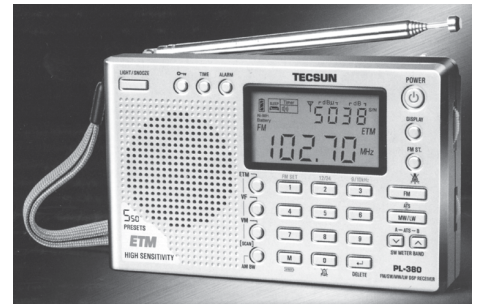

**R-9700DX** Order #5970 \$55.95

**TECSUN**

**PL-660**

The **Tecsun PL-660** is a sensitive portable radio covering AM, long wave, shortwave, VHF air and FM bands. The radio comes with an awesome 2000 memories: 100 AM/FM/LW/Air, 200 SW, 200 SSB and 1200 for various bands (12x100). Features include dual timer, sensitivity, backlit display, time & temperature display, SW/FM external antenna jack, SSB reception, stereo FM (to earphone jack), synchronous detection, keypad entry, dual conversion, manual tuning, scanning, DX/Normal/Local gain and ATS auto-tune storage. This radio includes: carry pouch, four AA cells, AC wall adapter, stereo ear buds, wire antenna and owner's manual. 7.4 x 1.3 x 4.5 in. 1.1 lbs.

**PL-660 BLACK** Order #5903 \$109.95

**PL-660 SILVER** Order #2540 \$109.95

**TECSUN**

**PL-380**

The **Tecsun PL-380 ultralight** covers long wave, medium wave, shortwave from 2.3-21.95 MHz and FM, including FM stereo to the earphone jack. This smart radio features DSP technology using a Silicon Labs si4734 chip to improve performance. It has 550 memories (100 for LW, 100 for MW, 100 for FM and 250 for SW). Both memory and band scanning is supported as well as ETM easy tune memory. Other features include: keypad, lock, clock with alarm and sleep and dial lamp. Band widths of 1, 2, 3, 4 and 6 kHz may be selected. The backlit display shows frequency, time, alarm set, signal strength and temperature (F/C). There is an internal ferrite bar antenna for medium wave (AM band) and a telescopic whip antenna for FM and shortwave. Includes: zippered carry case, stereo ear buds, wire-clip antenna, wrist strap and manual. Requires three AA cells (not included). There is a built-in charging system to charge three NiMH AA cells (if used, not included) via a 5VDC USB port. There is a tilt-stand built into the back panel of the radio. 5.35 x 3.4 x 1.1 inches 7 oz.