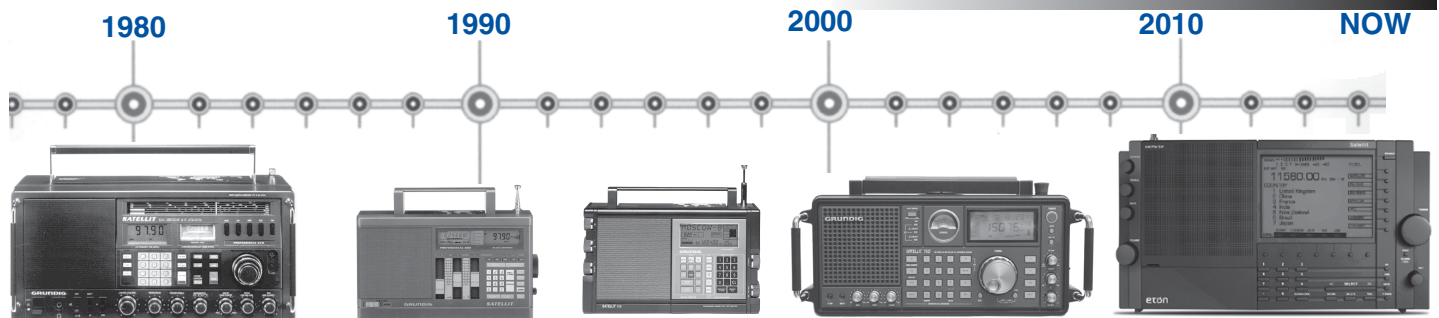

75 Year Legacy of Quality Shortwave Receivers