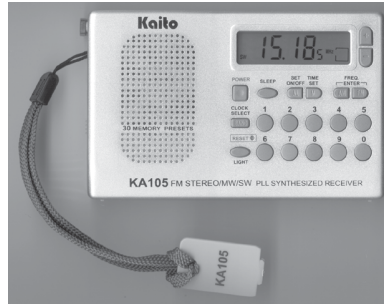

# Portable Shortwave Receivers

**TECSUN**

**PL-880**

The **Teccsun PL-880** offers features not previously available in a radio of this size and price. As expected, you get full coverage of long wave 100-519 kHz, AM from 522-1700 kHz, shortwave from 1.7-30 MHz and FM from 64-108 MHz. This triple conversion receiver is designed for the serious listener and DXer, you can select four bandwidths in AM mode: 9, 5, 3.5 or 2.3 kHz and five bandwidths in SSB mode: 4, 3, 2.3, 1.2 and 0.5 kHz. This radio even has interesting undocumented features such as sync. lock, variable muting, adding seconds display, etc. The PL-880 includes: carry pouch, ear buds, wire antenna, USB cable and #18650 Li-ion battery. Now available in black or silver colored case. 7.6 x 4.4 x 1.3".

- PL-880 BLK** Order #0088 \$159.95
- PL-880 SILV** Order #0388 \$159.95
- 18650 Battery** Order #6501 \$9.95

**KAITO-ELECTRONICS-INC.**  
**KA105**

The **Kaito KA105** has a striking aluminum alloy front panel. This stylish portable tunes AM from 520-1710 kHz (10 kHz steps), shortwave from 5.95 to 15.60 MHz (5 kHz steps) and FM from 87.5 to 108 MHz. Tuning is easy with manual tuning, seek tuning, memory tuning and direct keypad entry. It features 30 memory presets. A dual 24 hour clock has alarm and sleep functions. Other controls include: stereo-mono switch, lock switch and LCD lamp switch. There is a jack for external power (3-5 VDC) or the radio operates from two AA cells (not supplied). There is a built-in ferrite antenna for AM and a telescopic whip for SW and FM. There is also an external antenna jack for SW. The KA105 comes with: AC adapter, cloth carry pouch, external wire antenna, wrist strap (with backrest clip) and stereo earbuds. 4.25 x 2.9 x 0.9". One year limited manufacturer's warranty.