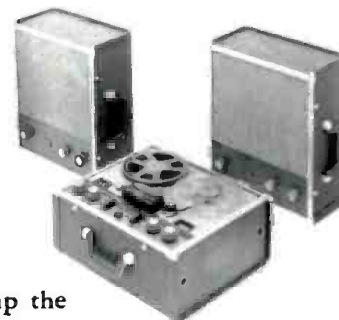

AMPEX 960

STEREOPHONIC

RECORDER/REPRODUCER

RECORDS STEREO
OR MONOPHONIC

Stereo Portable PLUS!

Guiding the Ampex engineers who created the 960 was a dual objective—that of building a machine which was not only a superb example of engineering skill, but one which would also offer its user a range of capabilities far exceeding that of any other recorder made today. The result was not merely an improved stereo recorder, but *an entirely new concept* in home entertainment.

The STEREO 960 fits into family life in literally dozens of ways, contributing many tangible benefits in musical, educational and recreational fun. You'll use it to keep up the family correspondence by sending "letters in sound", to tape stereo programs off the air, to preserve your best monaural and stereo discs on tape, and to acquire new musical and language skills. You'll have endless fun exploring the 960's many fascinating recording capabilities, including sound-on-sound, echo chamber effects, and other advanced techniques.

ABOVE--960 PORTABLE STEREO
RECORDER/REPRODUCER

BELOW--MODEL 2560 PORTABLE
STEREO SYSTEM CONSISTING OF
960 AND PAIR OF 2010
AMPLIFIER-SPEAKERS

AMPEX STEREO

SIGNATURE OF PERFECTION IN SOUND