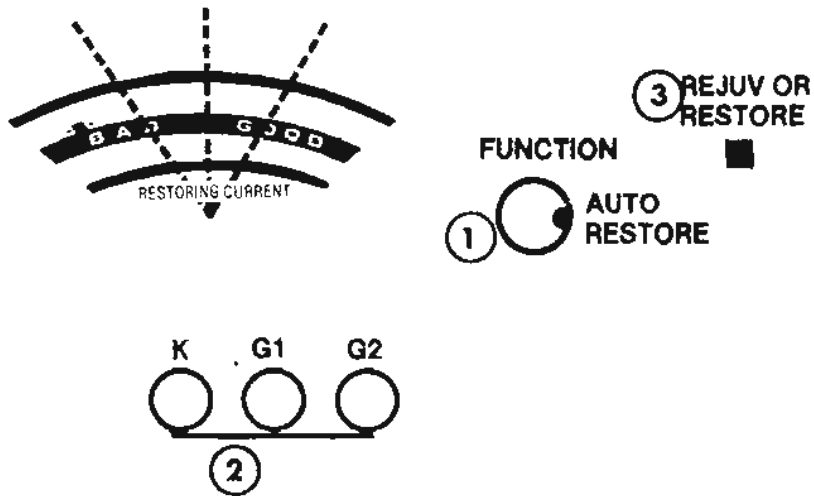

AUTO RESTORE

1. Select the AUTO RESTORE FUNCTION.
2. Set INDIVIDUAL GUN SETUP switches to the weak gun from emission test.
3. Hold the REJUV OR RESTORE button until the current cycles three times as indicated on the meter.
4. Repeat the EMISSION and TRACKING tests.