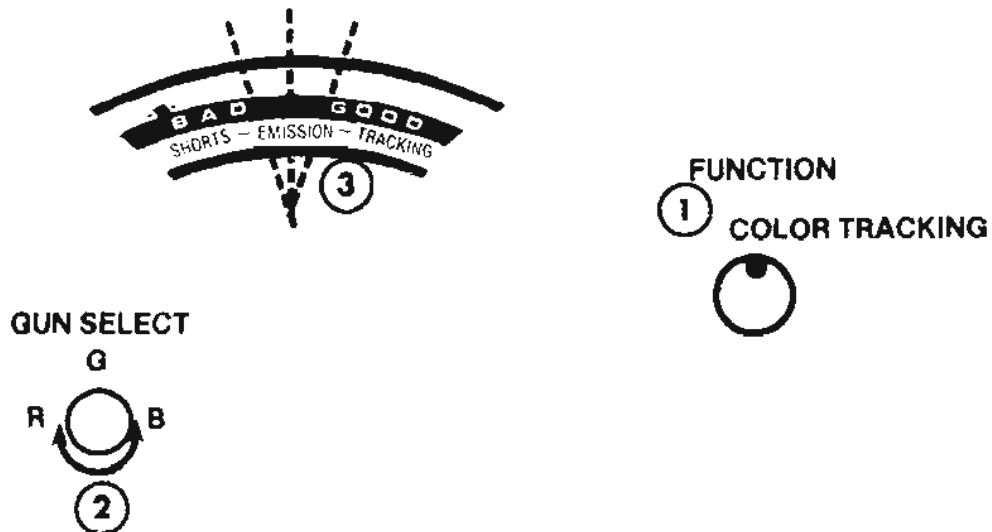

COLOR TRACKING test results:

"Bad" gun or guns more than 50% lower than strongest gun.