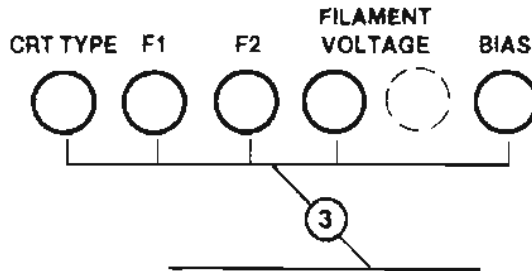

3. Set the CRT PRESET CONTROLS before applying power.
  These settings won't change for the rest of the tests.