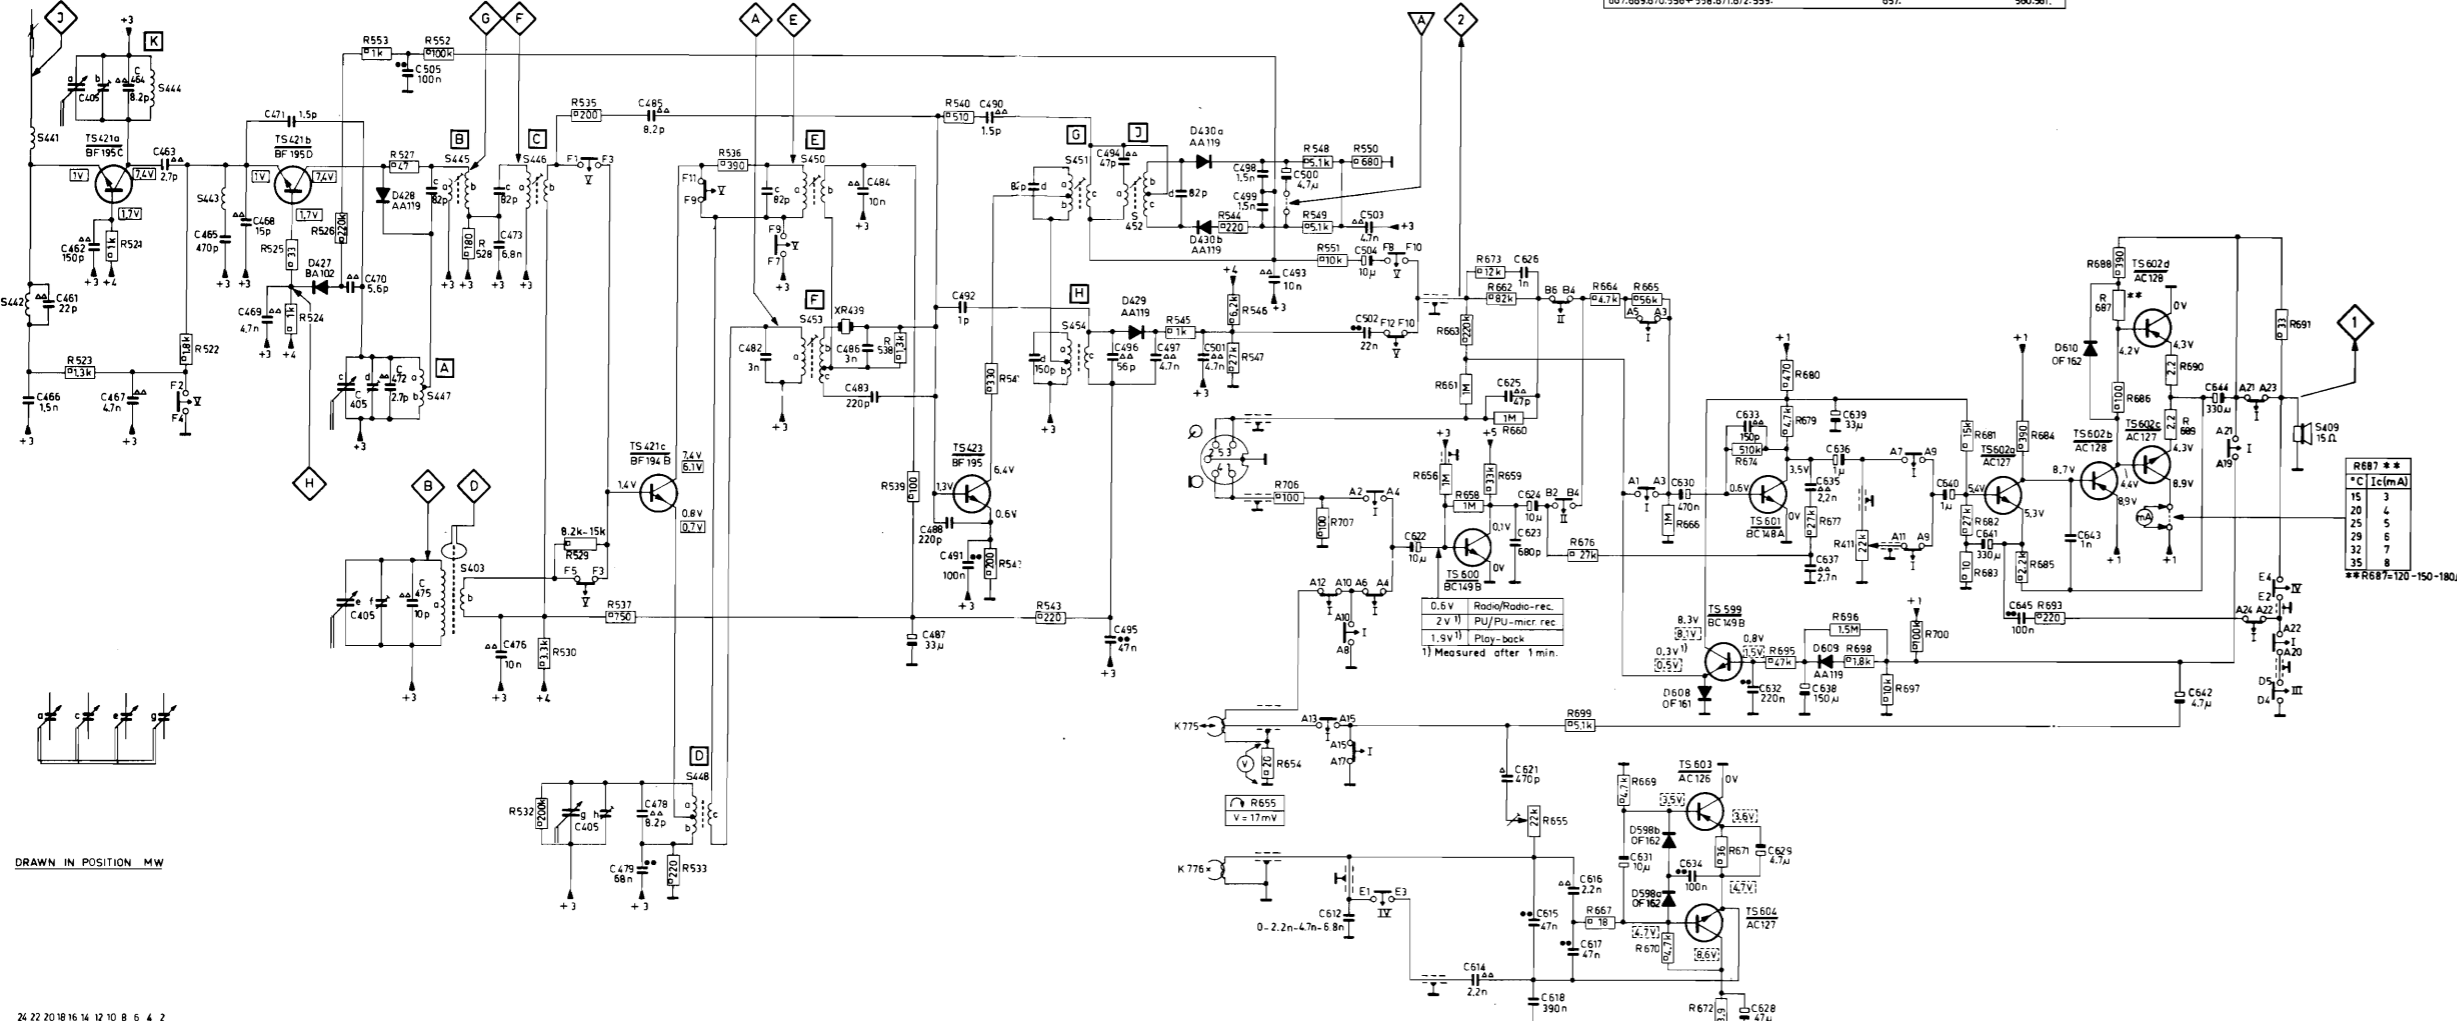

DRAWN IN POSITION MW

- A 21 22 20 18 16 14 12 10 8 6 4 2
- B 3 2 1
- C 5 4 3 2 1
- D 5 4 3 2 1
- E 5 4 3 2 1
- F 12 10 8 6 4 2
- G 11 9 7 5 3 1

- SK - A I RECORDING
- SK - B II PLAYBACK
- SK - C III PU/MICR
- SK - E IV (AT ERASE OSC (RECORDING)) (LOUDSPEAKER OFF RECORDING PU/MICR)
- SK - F V FM
- SK - G VI ON
- SK - H VII 117V~
- SK - K VIII [REWIND]