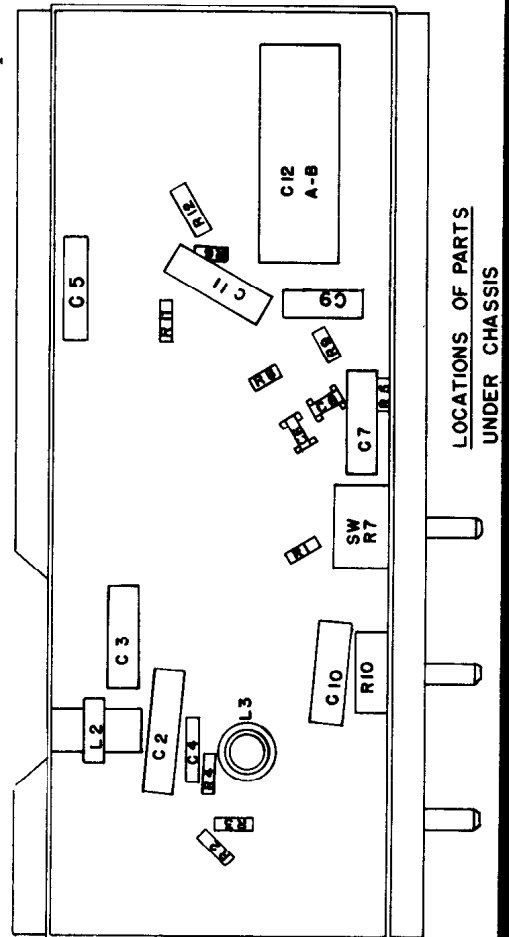

# MANUAL OF 1951 RADIO DIAGRAMS

ARVIN RADIOS, MODELS 460T AND 461T  
CHASSIS RE-284, 6 TUBE AC-DC

VOLTAGE READINGS TAKEN WITH 117V. A C LINE VOLTAGE  
\*THESE READINGS TAKEN WITH VACUUM TUBE VOLTMETER

TUNING  
DIAL LIGHT  
VOLUME CONTROL  
& SWITCH

LOCATIONS OF PARTS  
UNDER CHASSIS