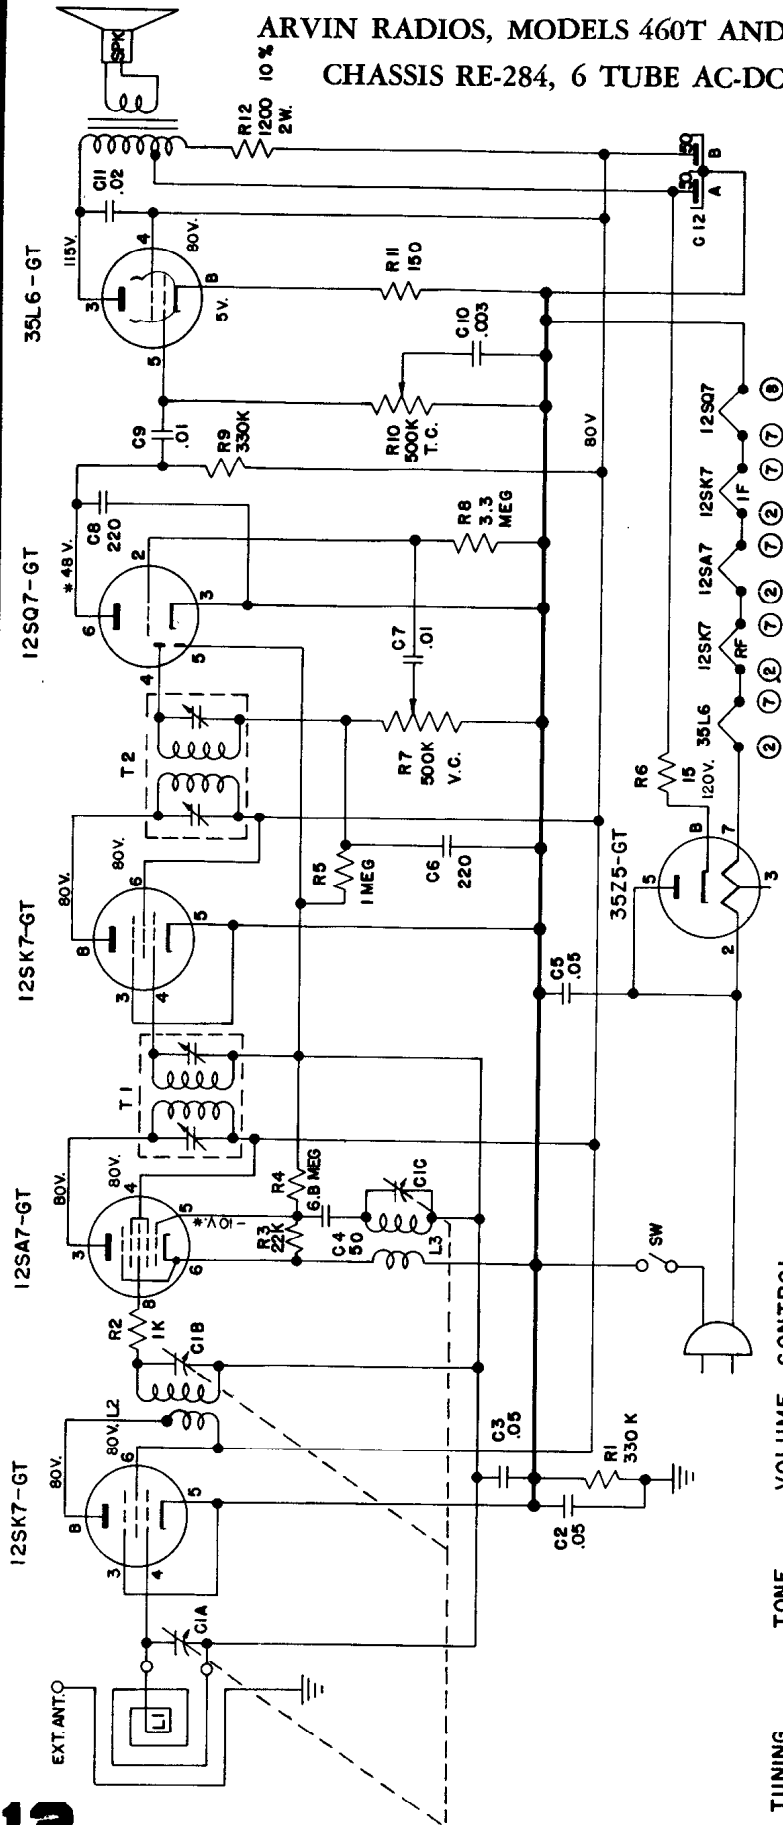

# MANUAL OF 1951 RADIO DIAGRAMS

ARVIN RADIOS, MODELS 460T AND 461T  
CHASSIS RE-284, 6 TUBE AC-DC

VOLTAGE READINGS TAKEN WITH 117V. A C LINE VOLTAGE  
\*THESE READINGS TAKEN WITH VACUUM TUBE VOLTMETER

TUNING  
DIAL LIGHT  
VOLUME CONTROL  
& SWITCH

LOCATIONS OF PARTS  
UNDER CHASSIS