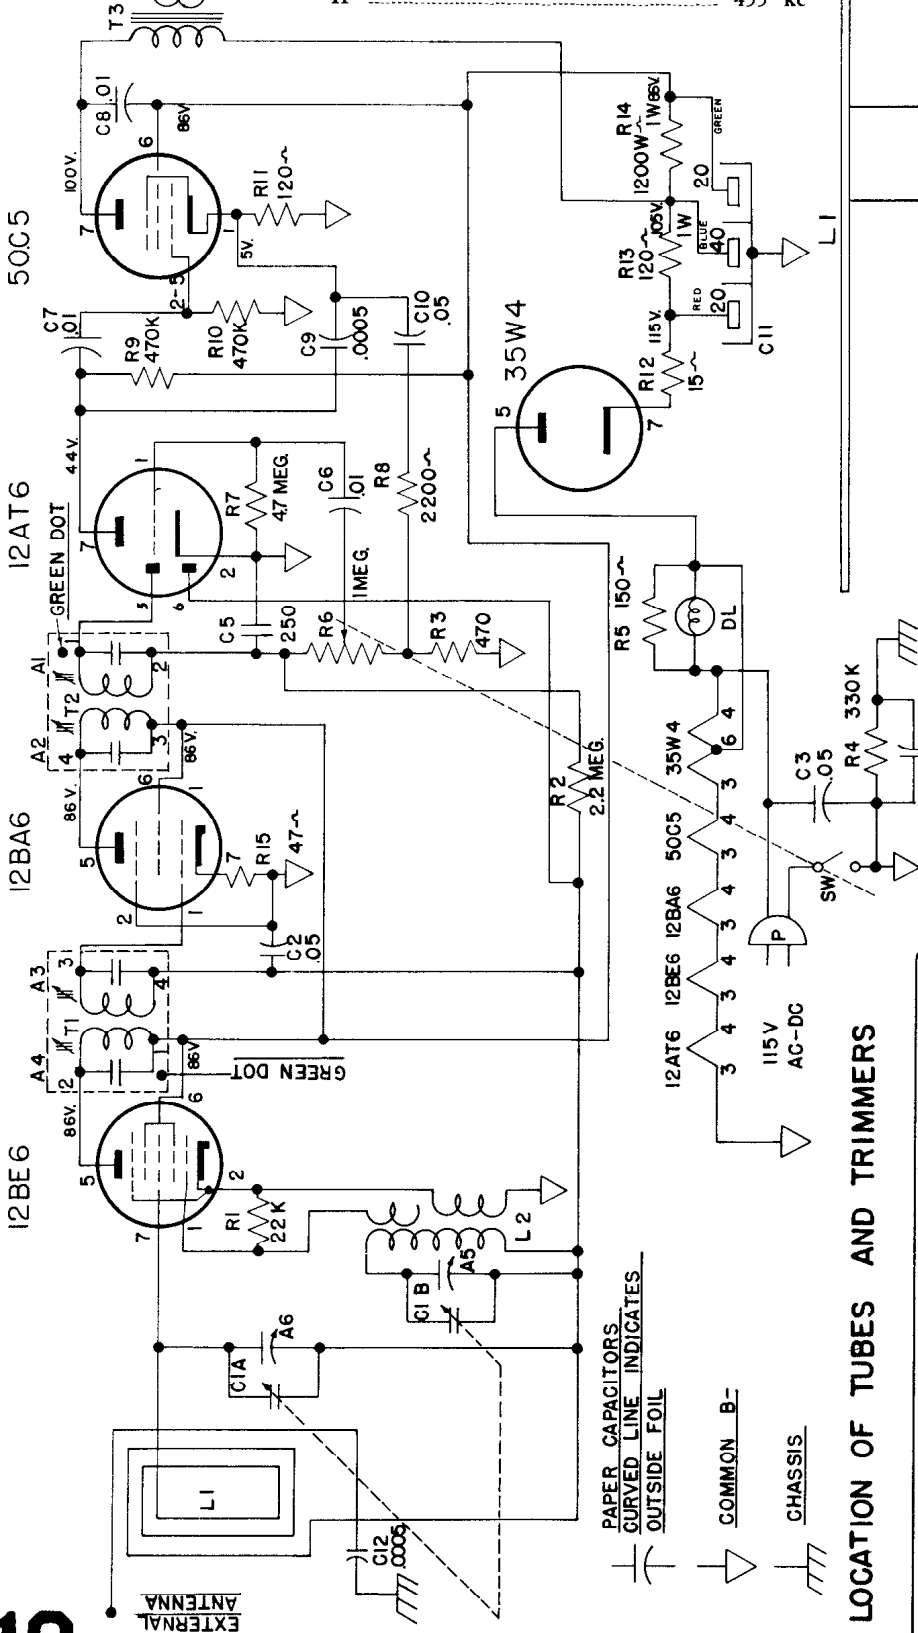

# MANUAL OF 1951 RADIO DIAGRAMS

ARVIN RADIOS, MODELS 450T AND 451T  
CHASSIS RE-281, 5 TUBE AC-DC

FREQUENCY RANGE

Broadcast ..... 540-1600 kc  
IF ..... 455 kc

PAPER CAPACITORS  
CURVED LINE INDICATES  
OUTSIDE FOIL

COMMON B-

CHASSIS

LOCATION OF TUBES AND TRIMMERS