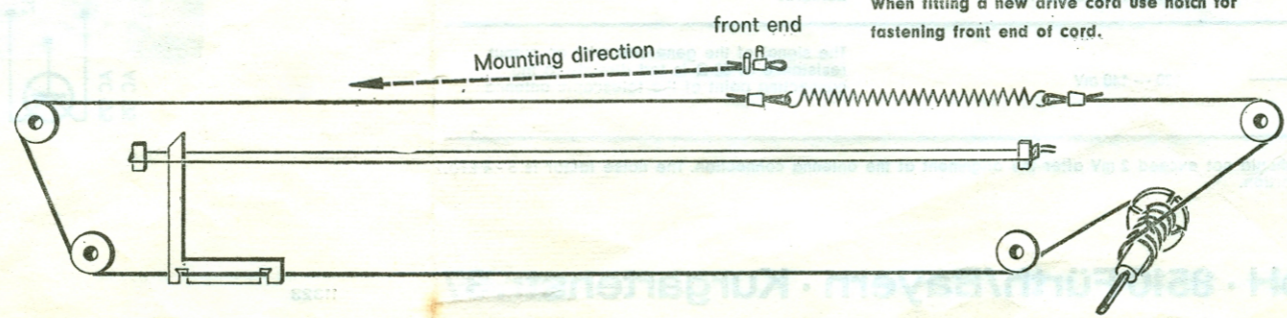

Abgleich-Lageplan  
ALIGNMENT SCHEME  
PLAN DE REGLAGE  
PIANO DI TARATURA

CORD GUIDANCE

Length: approx. 24"  
When fitting a new drive cord use notch for fastening front end of cord.

Transistor 305  
(14 - 1643 - 8141)