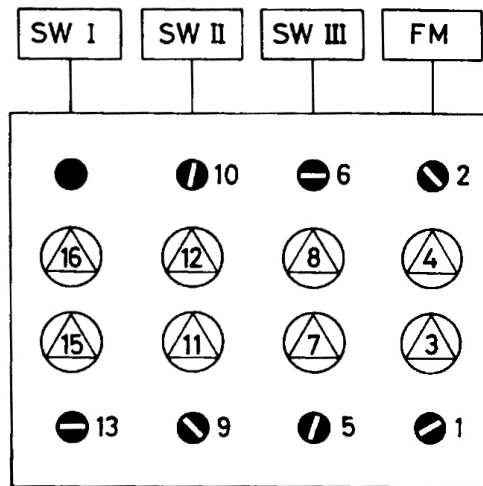

JNT

GRUNDIG

CIRCUIT DIAGRAM 4192 WE STEREO

(11-1185-9101)

AM-COIL SET, BOTTOM VIEW

**FM-COIL SET
BOTTOM VIEW**

IF-FILTERS, REAR VIEW

R 114