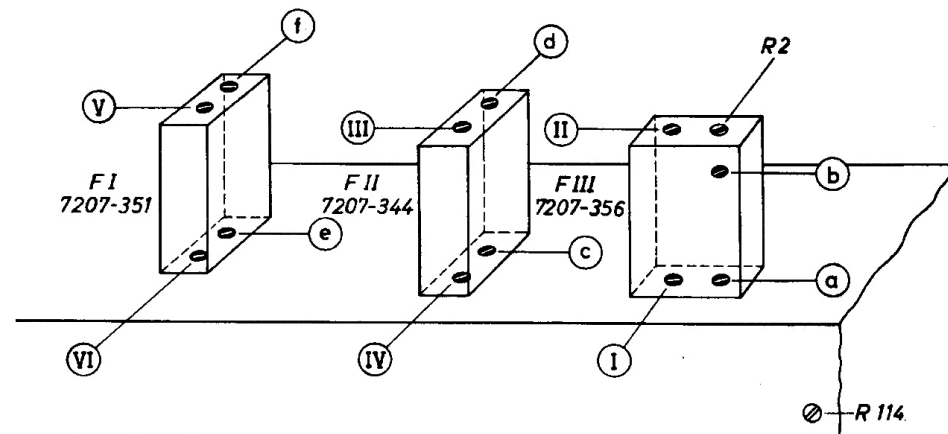

JNT

GRUNDIG

CIRCUIT DIAGRAM 4192 WE STEREO

(11-1185-9101)

AM-COIL SET, BOTTOM VIEW

**FM-COIL SET
BOTTOM VIEW**

IF-FILTERS, REAR VIEW

R 114