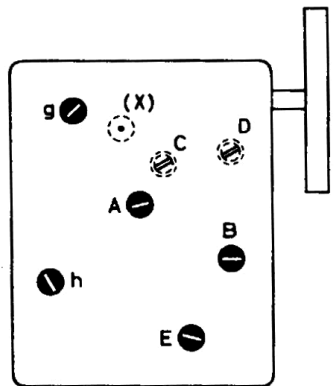

JNT

GRUNDIG

CIRCUIT DIAGRAM 4192 WE STEREO

(11-1185-9101)

AM-COIL SET, BOTTOM VIEW

**FM-COIL SET
BOTTOM VIEW**

IF-FILTERS, REAR VIEW

R 114