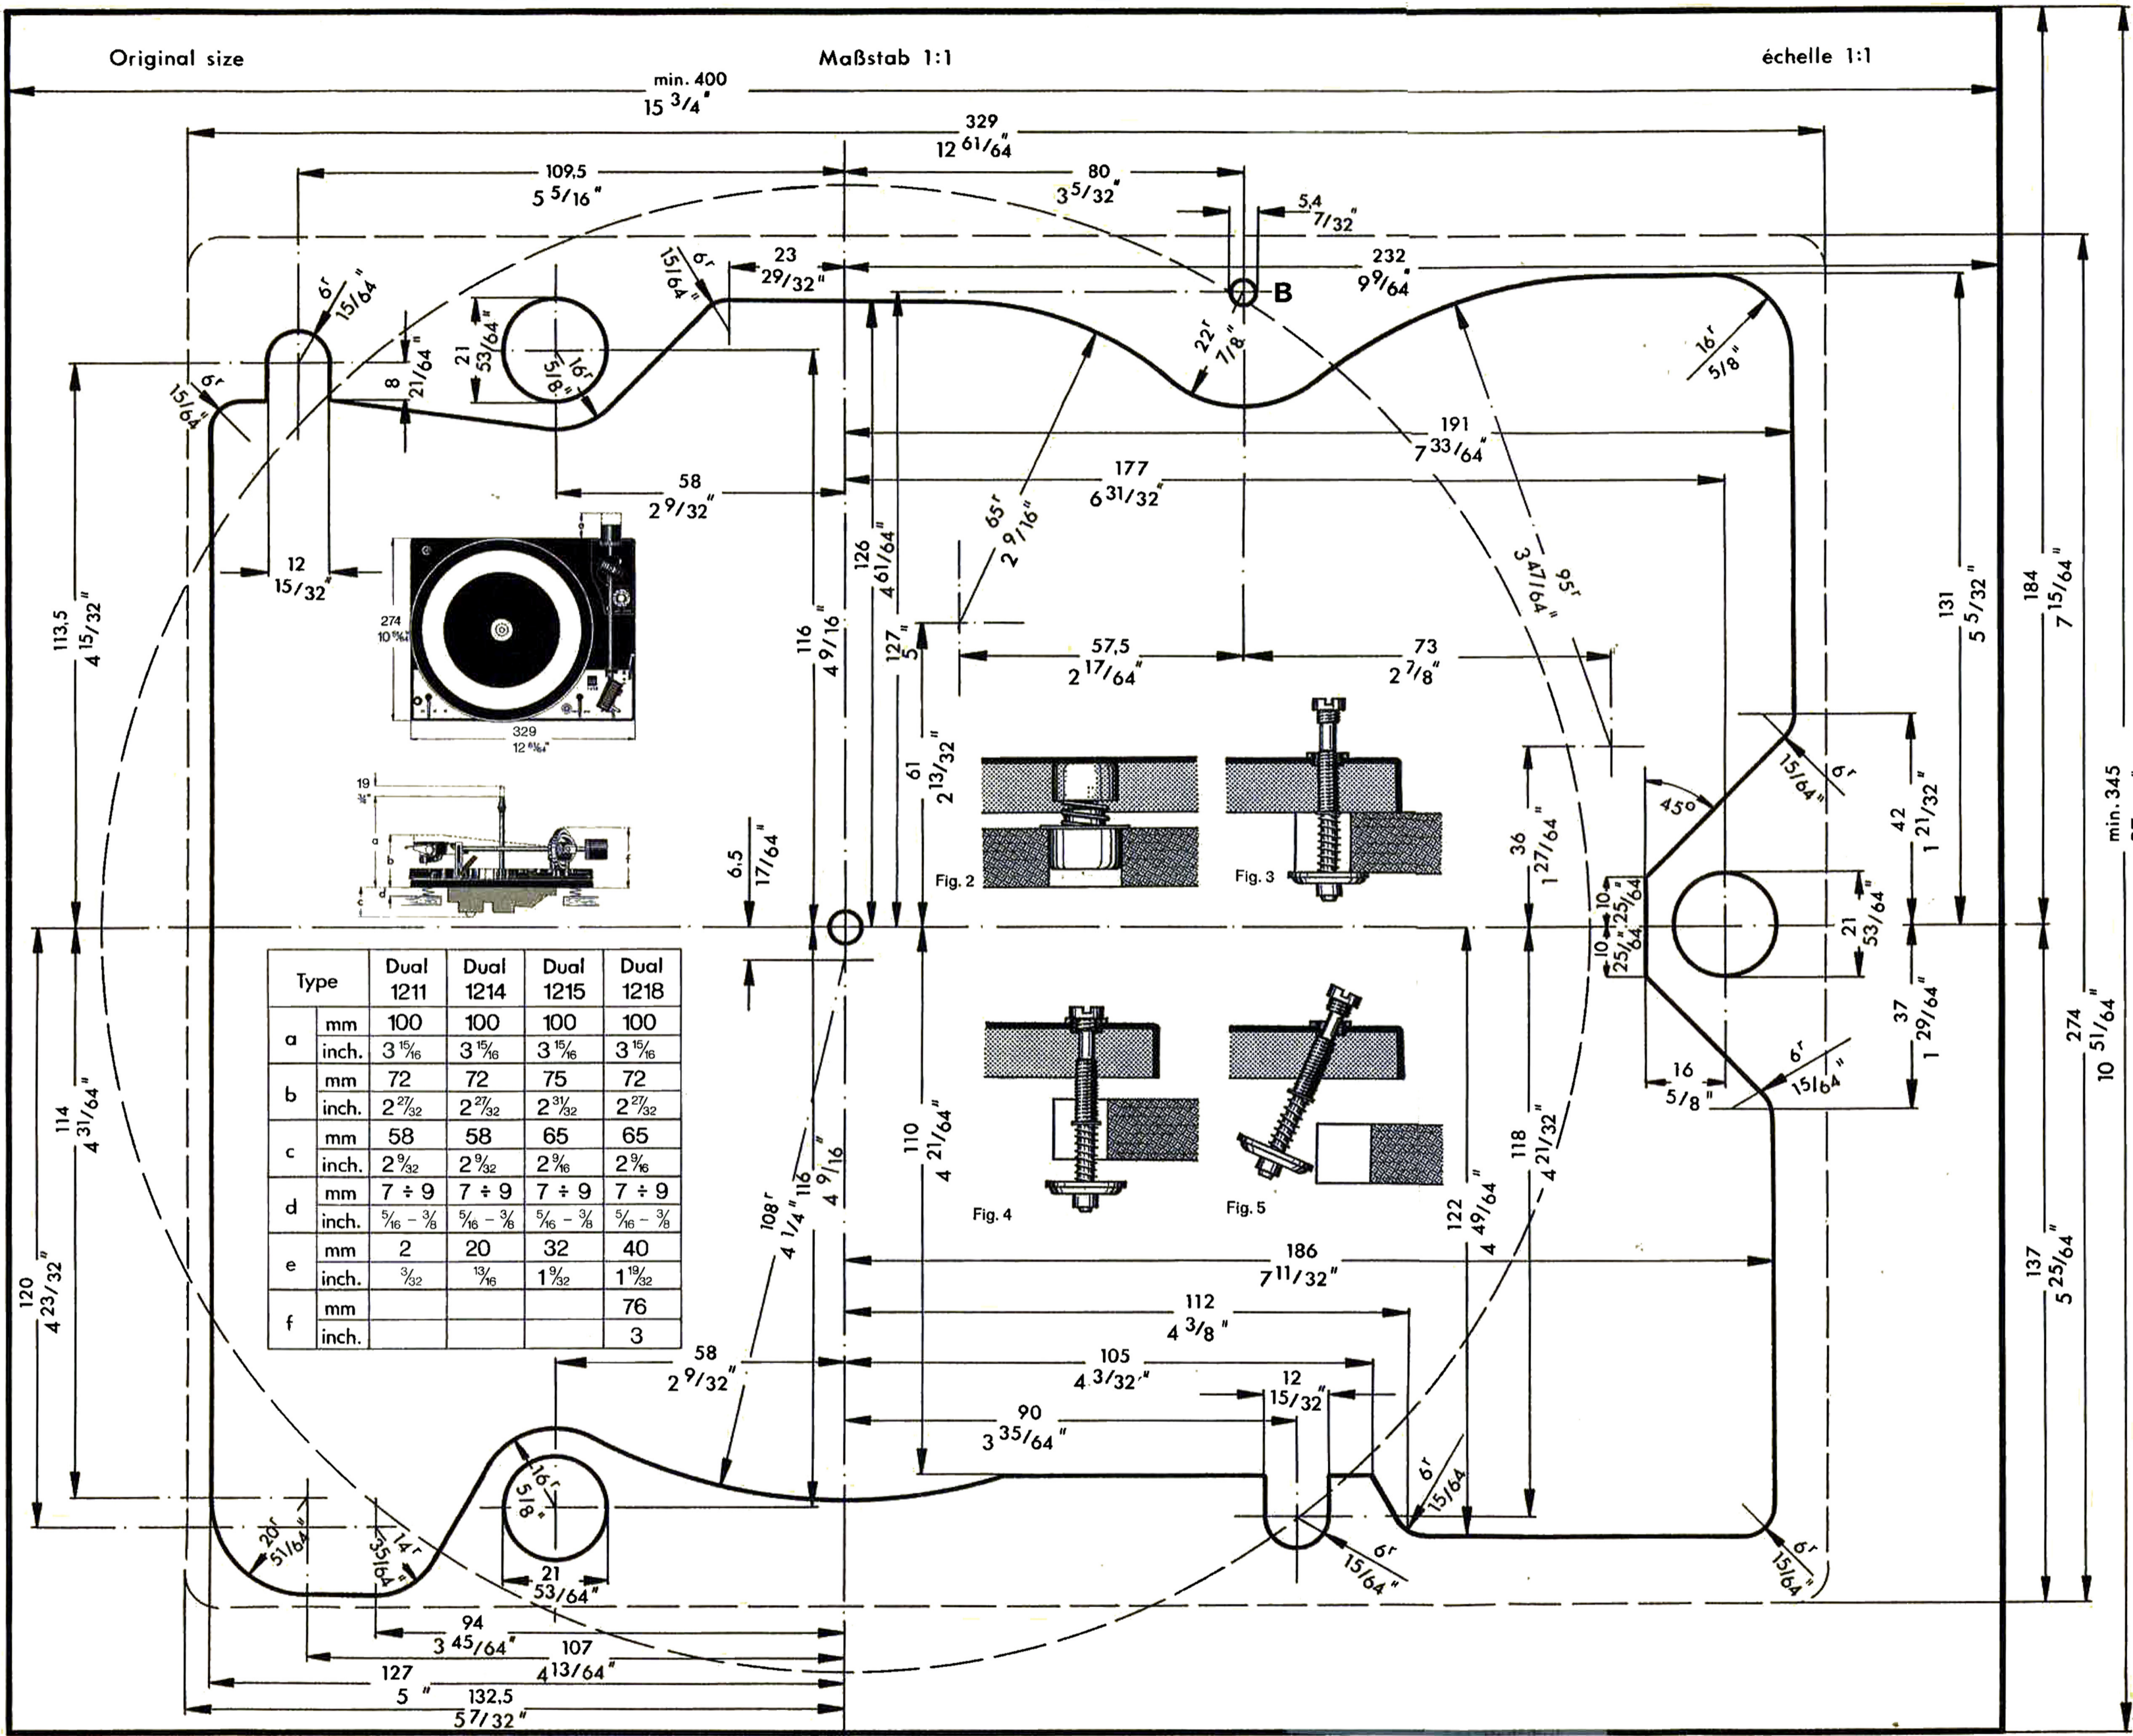

Original size

Maßstab 1:1

échelle 1:1

Type	Dual 1211	Dual 1214	Dual 1215	Dual 1218
a	mm 100 inch. 3 15/16	mm 100 inch. 3 15/16	mm 100 inch. 3 15/16	mm 100 inch. 3 15/16
b	mm 72 inch. 2 27/32	mm 72 inch. 2 27/32	mm 75 inch. 2 31/32	mm 72 inch. 2 27/32
c	mm 58 inch. 2 9/32	mm 58 inch. 2 9/32	mm 65 inch. 2 9/16	mm 65 inch. 2 9/16
d	mm 7 ÷ 9 inch. 5/16 - 3/8	mm 7 ÷ 9 inch. 5/16 - 3/8	mm 7 ÷ 9 inch. 5/16 - 3/8	mm 7 ÷ 9 inch. 5/16 - 3/8
e	mm 2 inch. 3/32	mm 20 inch. 13/16	mm 32 inch. 1 1/32	mm 40 inch. 1 19/32
f	mm inch.		mm 76 inch.	mm 3 inch.