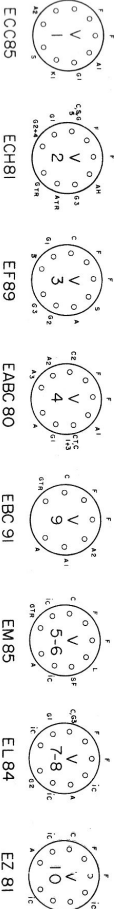

ECC 85

ECH 81

EF 89

EABC 80

EBC 91

**FLEETWOOD GRUNDIG
CHASSIS MODEL 835W
(USED ON MANY MODELS)**

TO MEASURE:
VOLTAGES - USE V.T.V.M.
CURRENTS - INSTRUMENT WITH
1000Ω INTERNAL IMPEDANCE.
ALL MEASUREMENTS DONE IN FM POSITION.
DRAWN SWITCH POSITION "OFF".