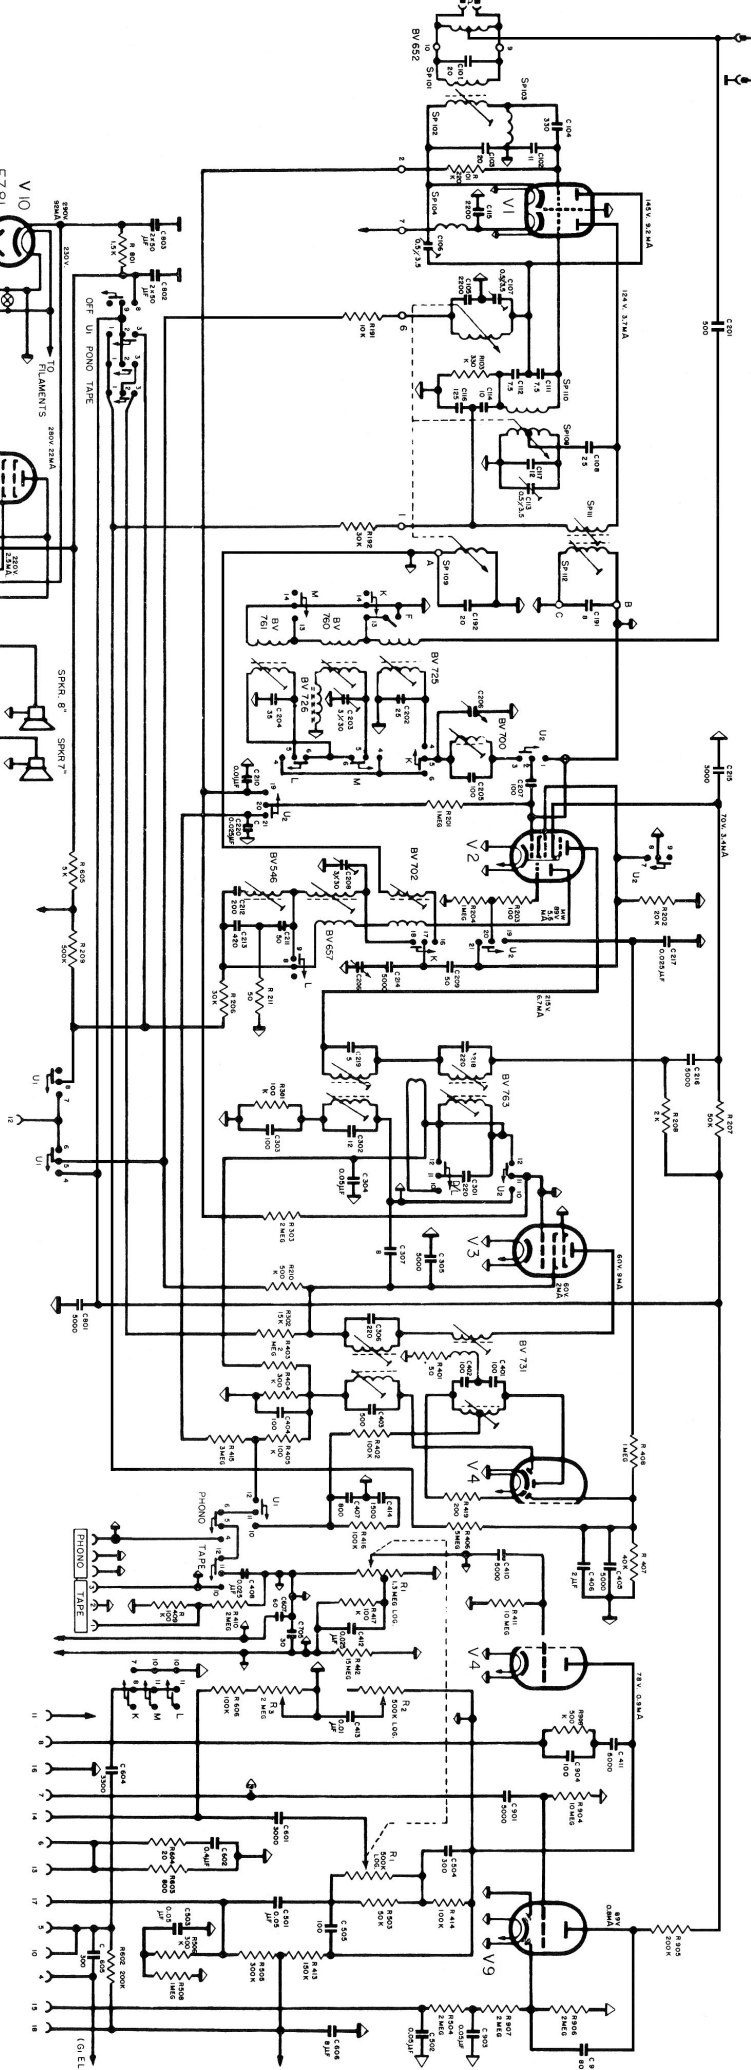

ECC 85

ECH 81

EF 89

EABC 80

EBC 91

**FLEETWOOD GRUNDIG
CHASSIS MODEL 835W
(USED ON MANY MODELS)**

TO MEASURE:
VOLTAGES - USE V.T.V.M.
CURRENTS - INSTRUMENT WITH
1000Ω INTERNAL IMPEDANCE.
ALL MEASUREMENTS DONE IN FM POSITION.
DRAWN SWITCH POSITION "OFF".