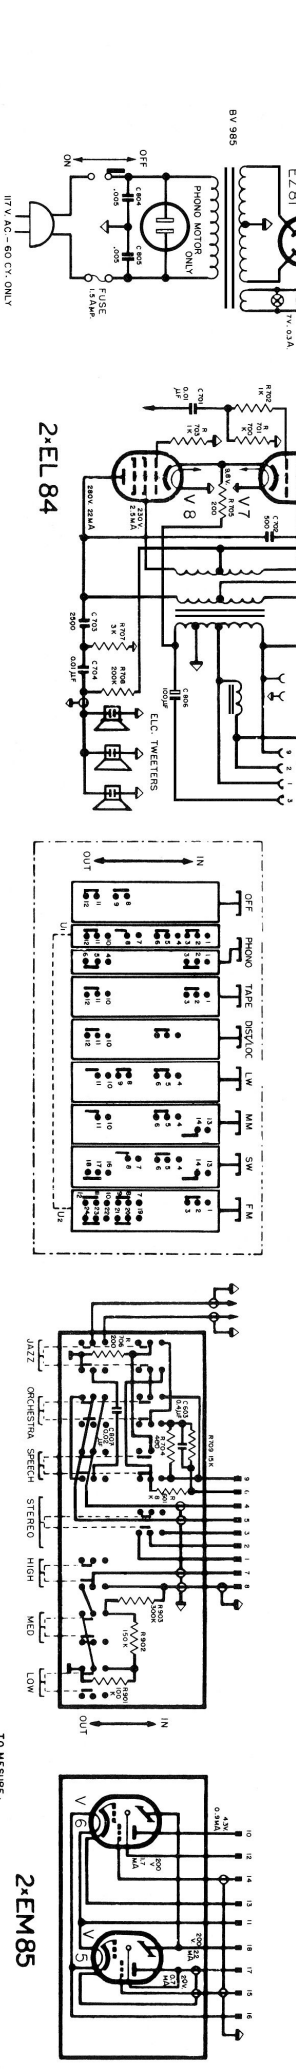

ECC 85

ECH 81

EF 89

EABC 80

EBC 91

**FLEETWOOD GRUNDIG
CHASSIS MODEL 835W
(USED ON MANY MODELS)**

TO MEASURE:
VOLTAGES - USE V.T.V.M.
CURRENTS - INSTRUMENT WITH
1000Ω INTERNAL IMPEDANCE.
ALL MEASUREMENTS DONE IN FM POSITION.
DRAWN SWITCH POSITION "OFF".