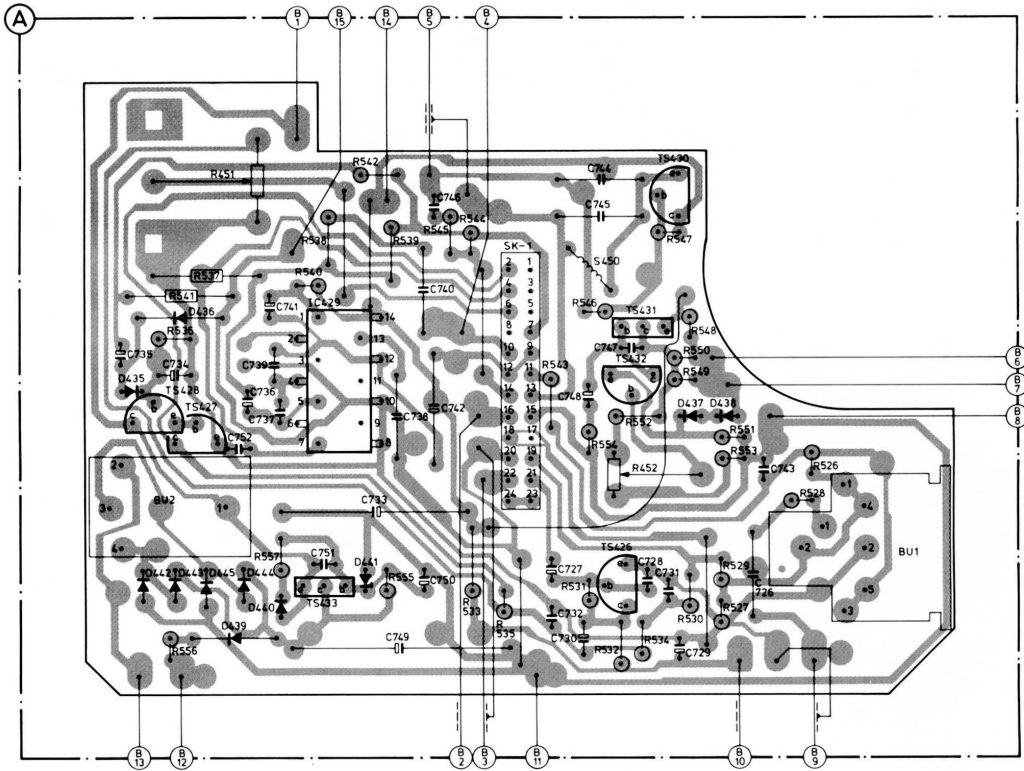

Service
Service
Service

Service Manual

CS59191

MISC	D438, D437, TS430 ... 432, 426, S450	K1	K2, IC429, TS433, D439 ... 445, 436, TS427, 428, D435	EL403, M	D435, TS428, 427, D436, 439 ... 445, TS433, IC429, LS	S450, TS426, 430 ... 432, D437, 438	MISC	
C	743, 726	747, 727 ... 732, 745, 744, 748	746, 742, 740, 750, 749, 738, 733, 751, 737, 739, 741, 736, 752, 734, 735		735, 734, 752, 736, 741, 739, 737, 751, 733, 738, 749, 750, 740, 742, 746	748, 744, 745, 727 ... 732, 747	C	
R	526, 528	527, 546 ... 554, 452, 529 ... 535, 543	544, 545	539, 555, 542, 538, 540, 557	451, 537, 541, 556, 536	536, 556, 541, 537, 451, 557	540, 538, 542, 555, 539, 545, 544, 543, 529 ... 535, 452, 546 ... 554, 527	R

MISC	BU1,EL403,K1,2	TS426,428					S460	IC427					LS402,D442...444,TS431,TS430,TS429,D440,D441,M,D445...D448							
C	727	742-744,728	729	732	731	733	735	736	737	730	738	734	739--741	748	746	745	749	747		
R	526	527...529,531,	555	532	533	536	534	461	540					545...547				548,549	550	551
R		541...543	544						537	538	539	535		553	554	552				