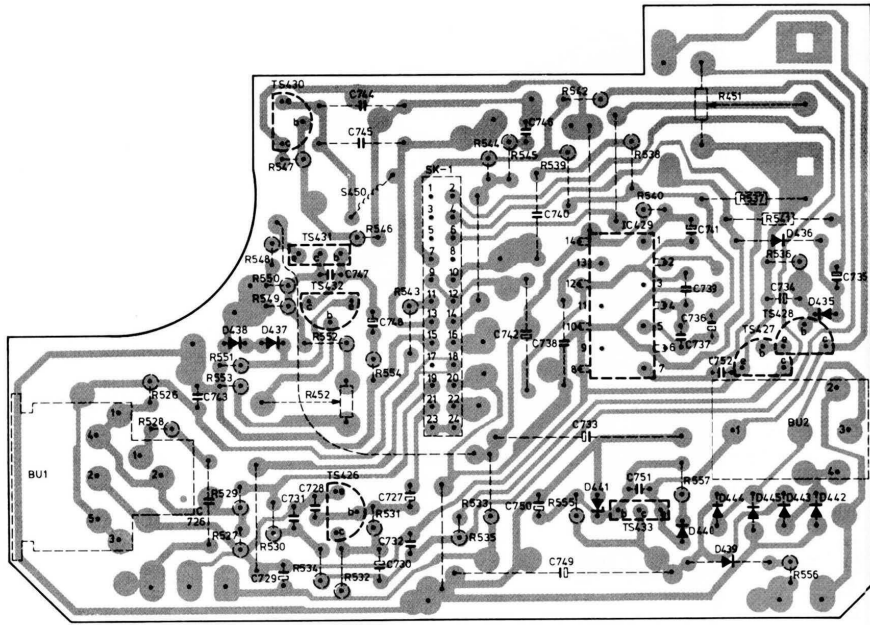

Service
Service
Service

Service Manual

CS59191

MISC	D438, D437, TS430 ... 432, 426, S450	K1	K2, IC429, TS433, D439 ... 445, 436, TS427, 428, D435	EL403, M	D435, TS428, 427, D436, 439 ... 445, TS433, IC429, LS	S450, TS426, 430 ... 432, D437, 438	MISC	
C	743, 726	747, 727 ... 732, 745, 744, 748	746, 742, 740, 750, 749, 738, 733, 751, 737, 739, 741, 736, 752, 734, 735		735, 734, 752, 736, 741, 739, 737, 751, 733, 738, 749, 750, 740, 742, 746	748, 744, 745, 727 ... 732, 747	C	
R	526, 528	527, 546 ... 554, 452, 529 ... 535, 543	544, 545	539, 555, 542, 538, 540, 557	451, 537, 541, 556, 536	536, 556, 541, 537, 451, 557	540, 538, 542, 555, 539, 545, 544, 543, 529 ... 535, 452, 546 ... 554, 527	R

MISC	BU1,EL403,K1,2	TS426,428					S460	IC427					LS402,D442...444,TS431,TS430,TS429,D440,D441,M,D445...D448							
C	727	742-744,728	729	732	731	733	735	736	737	730	738	734	739--741	748	746	745	749	747		
R	526	527...529,531,	555	532	533	536	534	461	540					545...547				548,549	550	551
R		541...543	544						537	538	539	535		553	554	552				