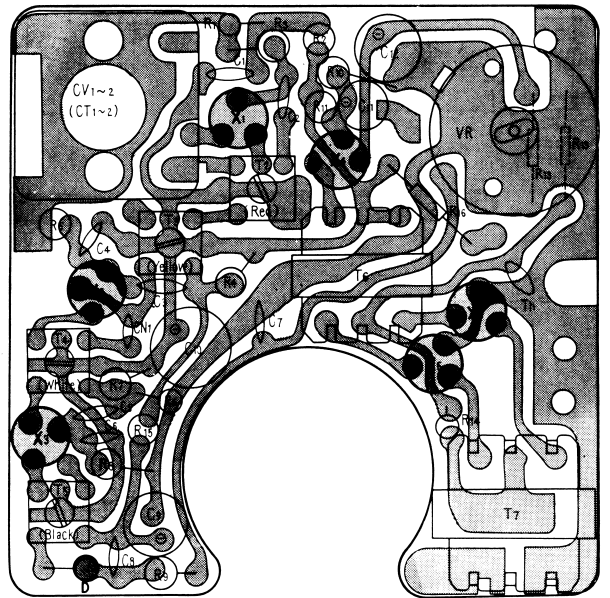

Up to Serial No. 600,000

Voltage and Current Distribution Chart at Zero Signal

SONY 2R-25

CN₁ is mounted on the printed side.

S3a