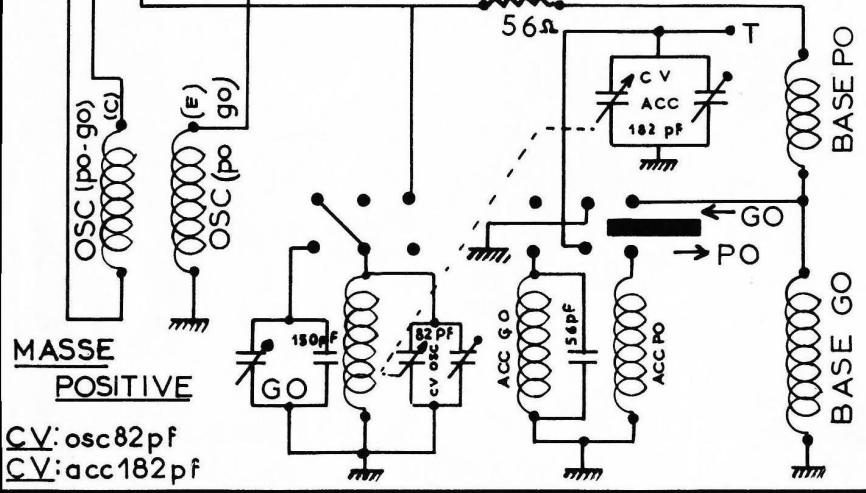

301 PYGMY - RADIO

GAMMES COUVERTES		ALIMENTATION	HP. ANT. V.
PO	520 kcs		
	1620 kcs		
GO	154 kcs		
	280 kcs		