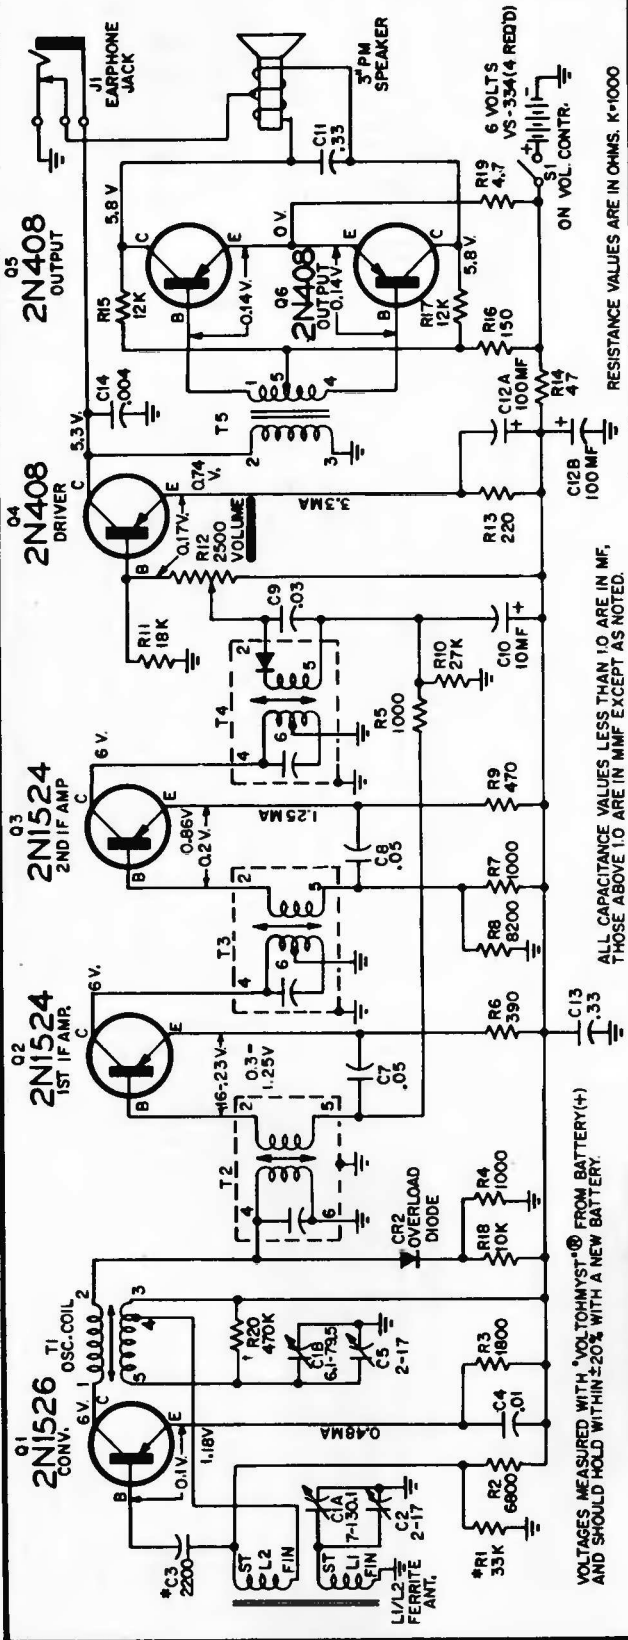

VOLUME R-22, MOST-OFTEN-NEEDED 1962 RADIO SERVICING INFORMATION

RCA Victor Models 1RG31, 1RG33, 1RG34, 1RG41, 1RG43, 1RG46

Chassis RC-1208A, RC-1208B

ALL CAPACITANCE VALUES LESS THAN 10 ARE IN MF, THOSE ABOVE 10 ARE IN MMF EXCEPT AS NOTED.

VOLTAGES MEASURED WITH VOLTMYST[®] FROM BATTERY(+) AND SHOULD HOLD WITHIN ±20% WITH A NEW BATTERY.

PRODUCTION CHANGES

† In some instruments R20 (470K) is omitted.
 * In some instruments R1 is 27K and C3 is .03 mf.

Chassis Wiring and Components—View from Wiring Side (Removed from Case)