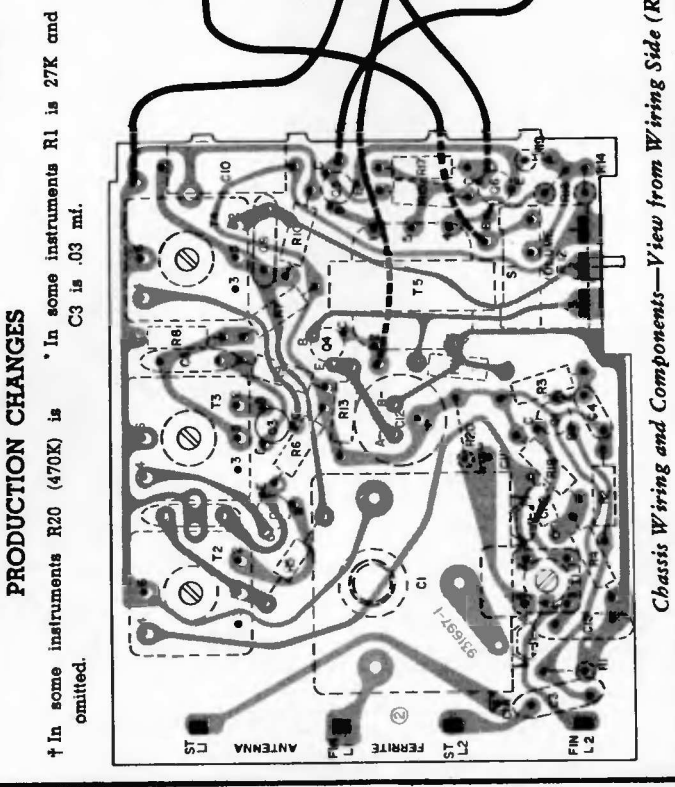

VOLUME R-22, MOST-OFTEN-NEEDED 1962 RADIO SERVICING INFORMATION

RCA Victor Models 1RG31, 1RG33, 1RG34, 1RG41, 1RG43, 1RG46

Chassis RC-1208A, RC-1208B

ALL CAPACITANCE VALUES LESS THAN 10 ARE IN MF, THOSE ABOVE 10 ARE IN MMF EXCEPT AS NOTED.

VOLTAGES MEASURED WITH VOLTMYST[®] FROM BATTERY(+) AND SHOULD HOLD WITHIN ±20% WITH A NEW BATTERY.

PRODUCTION CHANGES

† In some instruments R20 (470K) is omitted.
 * In some instruments R1 is 27K and C3 is .03 mf.

Chassis Wiring and Components—View from Wiring Side (Removed from Case)