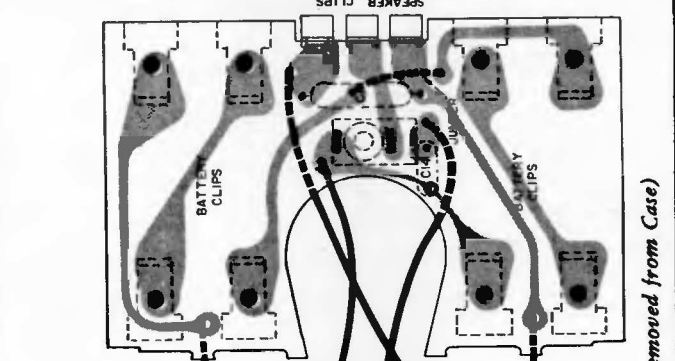

VOLUME R-22, MOST-OFTEN-NEEDED 1962 RADIO SERVICING INFORMATION

RCA Victor Models 1RG31, 1RG33, 1RG34, 1RG41, 1RG43, 1RG46

Chassis RC-1208A, RC-1208B

ALL CAPACITANCE VALUES LESS THAN 10 ARE IN MF, THOSE ABOVE 10 ARE IN MMF EXCEPT AS NOTED.

VOLTAGES MEASURED WITH VOLTMYST[®] FROM BATTERY(+) AND SHOULD HOLD WITHIN ±20% WITH A NEW BATTERY.

PRODUCTION CHANGES

† In some instruments R20 (470K) is omitted.
 * In some instruments R1 is 27K and C3 is .03 mf.

Chassis Wiring and Components—View from Wiring Side (Removed from Case)