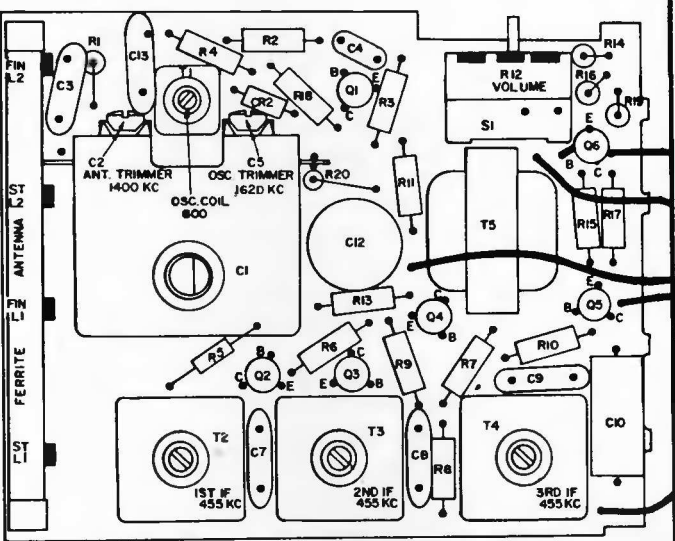

VOLUME R-22, MOST-OFTEN-NEEDED 1962 RADIO SERVICING INFORMATION

RCA Victor Models 1RG31, 1RG33, 1RG34, 1RG41, 1RG43, 1RG46

Chassis RC-1208A, RC-1208B

ALL CAPACITANCE VALUES LESS THAN 10 ARE IN MF, THOSE ABOVE 10 ARE IN MMF EXCEPT AS NOTED.

VOLTAGES MEASURED WITH VOLTMYST[®] FROM BATTERY(+) AND SHOULD HOLD WITHIN ±20% WITH A NEW BATTERY.

PRODUCTION CHANGES

† In some instruments R20 (470K) is omitted.
 * In some instruments R1 is 27K and C3 is .03 mf.

Chassis Wiring and Components—View from Wiring Side (Removed from Case)