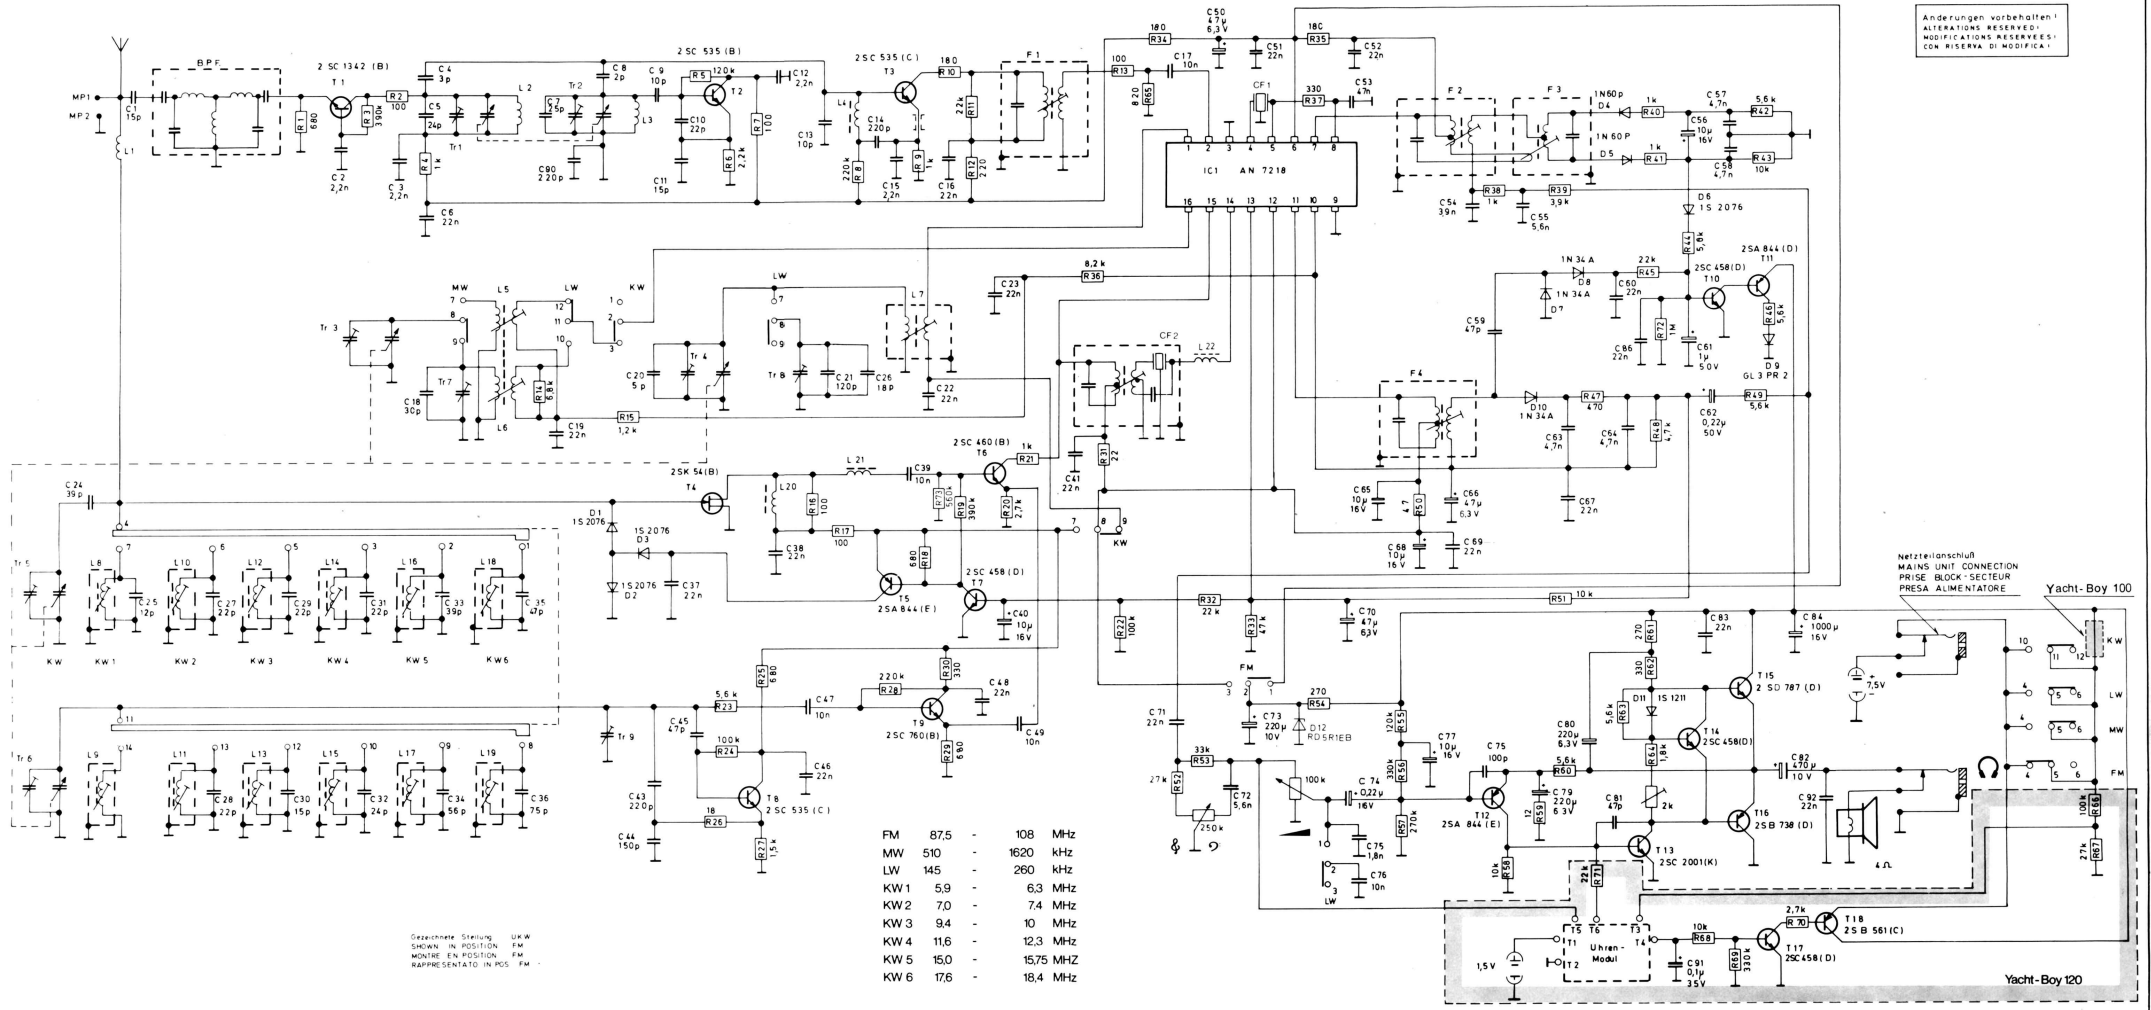

FM	87,5	-	108	MHz
MW	510	-	1620	KHz
LW	145	-	260	KHz
KW 1	5,9	-	6,3	MHz
KW 2	7,0	-	7,4	MHz
KW 3	9,4	-	10	MHz
KW 4	11,6	-	12,3	MHz
KW 5	15,0	-	15,75	MHz
KW 6	17,6	-	18,4	MHz

Netzteilanschluss
MAINS UNIT CONNECTION
PRISE BLOC - SECTEUR
PRESA ALIMENTATORE

Yacht-Boy 100

Yacht-Boy 120

GRUNDIG Yacht-Boy 100/120
(E750015-906.00)C

C	1, 24, 25, 28, 27, 2, 30, 32, 3, 29, 4, 5, 6, 31, 33, 34, 18, 19, 35, 36, 7, 8, 20, 43, 44, 90, 9, 37, 10, 45, 11, 12, 21, 13, 38, 47, 46, 14, 15, 39, 16, 48, 26, 22, 49, 23, 40, 41, 17, 72, 71, 73, 50, 70, 51, 74, 75, 76, 52, 77, 53, 65, 68, 54, 75, 66, 69, 55, 79, 59, 80, 67, 63, 81, 80, 64, 83, 86, 91, 61, 56, 82, 57, 58, 84, 82, 92,
R	1, 3, 2, 4, 14, 15, 5, 23, 24, 6, 7, 26, 25, 27, 16, 28, 8, 17, 29, 30, 18, 73, 10, 19, 9, 20, 21, 11, 12, 31, 13, 36, 65, 22, 34, 32, 33, 52, 53, 35, 54, 37, 55, 56, 57, 50, 38, 58, 39, 51, 63, 6, 071, 59, 61, 47, 62, 40, 45, 64, 41, 66, 6, 9, 44, 72, 48, 49, 40, 46, 42, 43, 66, 67,