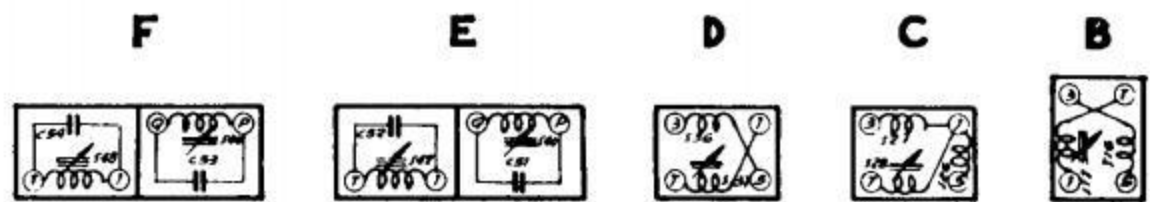

2 3 4
 O.M. 50mts. O.C.2.

**RECEPTOR ASKAR 458-U
 CABLEADO**