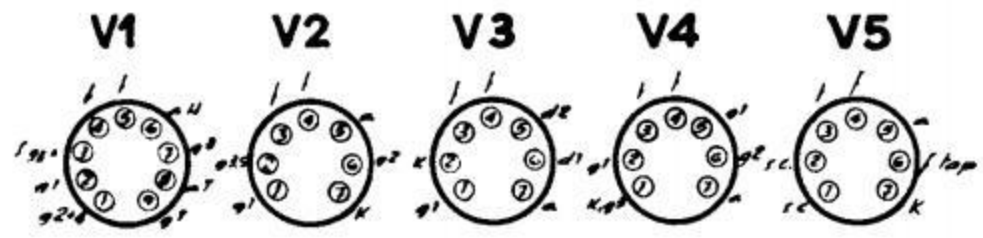

2 3 4
 O.M. 50mts. O.C.2.

**RECEPTOR ASKAR 458-U
 CABLEADO**