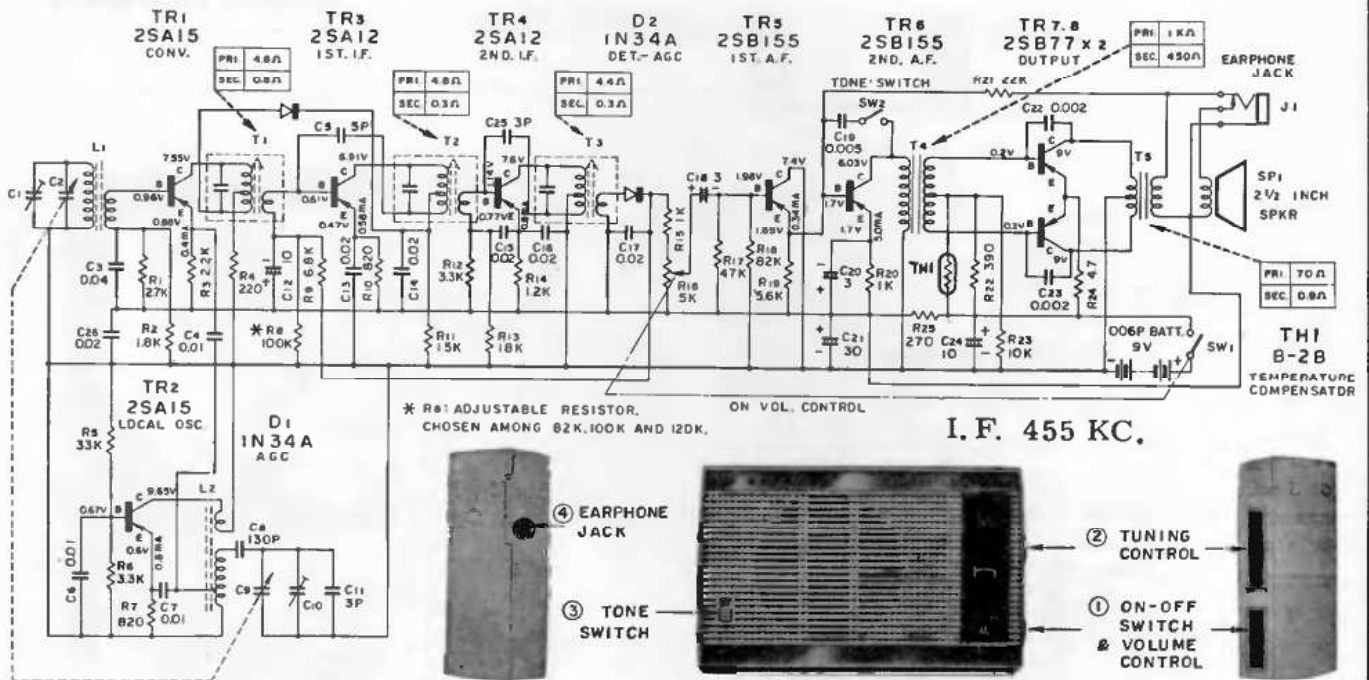

Hitachi, Ltd.

MODEL TH-848

* R8: ADJUSTABLE RESISTOR, ON VOL. CONTROL CHOSEN AMONG 82K, 100K AND 120K.

I. F. 455 KC.