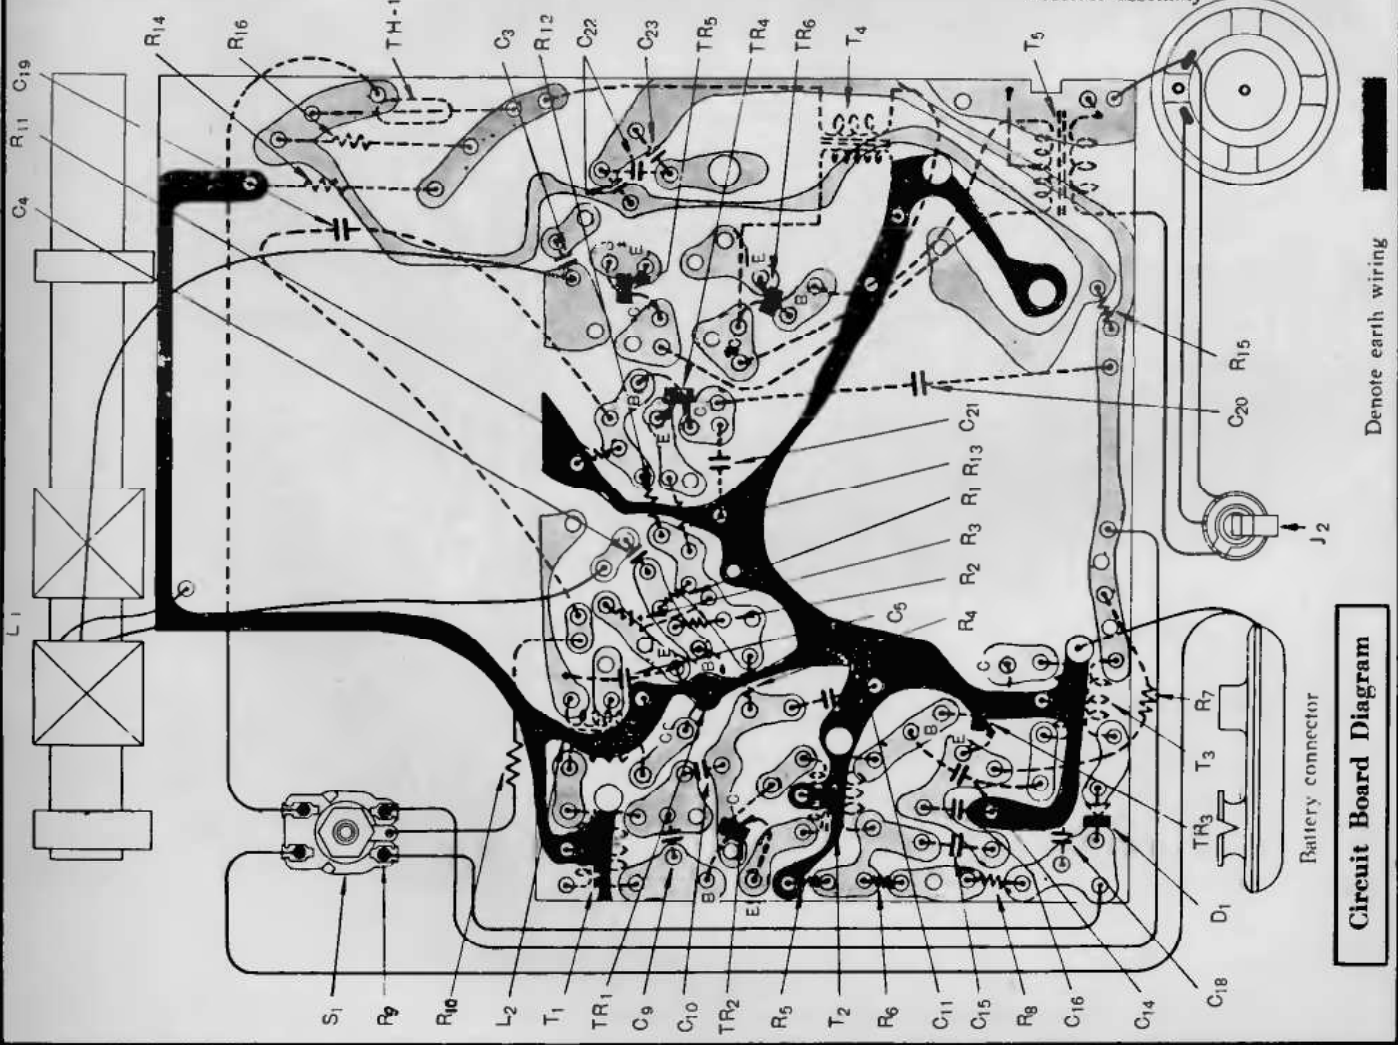

VOLUME R-21, MOST-OFTEN-NEEDED

INFORMATION

Hitachi
MODEL TH-627R

Hitachi, Ltd.
Tokyo Japan
MODEL TH-627R

Tuning range BC 535~1,605 kc,
Intermediate frequency 455 kc

Dial string assembly

Receiver assembly

Circuit Board Diagram