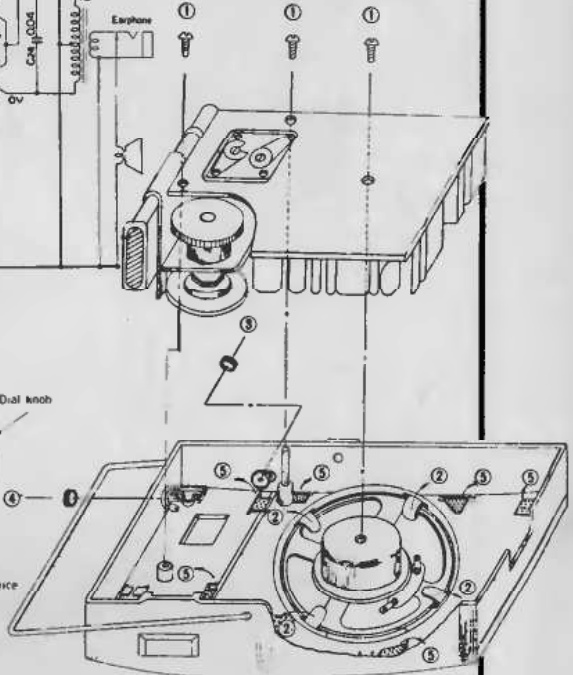

VOLUME R-21, MOST-OFTEN-NEEDED

INFORMATION

Hitachi
MODEL TH-627R

Hitachi, Ltd.
Tokyo Japan
MODEL TH-627R

Tuning range BC 535~1,605 kc,
Intermediate frequency 455 kc

Dial string assembly

Receiver assembly

Circuit Board Diagram