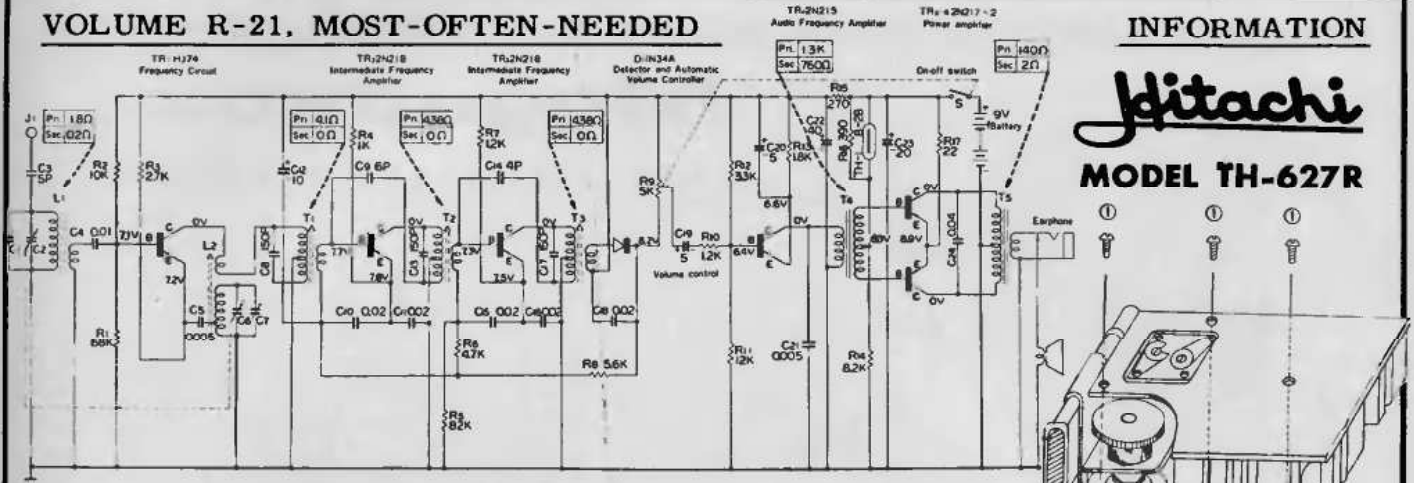

VOLUME R-21, MOST-OFTEN-NEEDED

INFORMATION

Hitachi
MODEL TH-627R

Hitachi, Ltd.
Tokyo Japan
MODEL TH-627R

Tuning range BC 535~1,605 kc,
Intermediate frequency 455 kc

Dial string assembly

Receiver assembly

Circuit Board Diagram