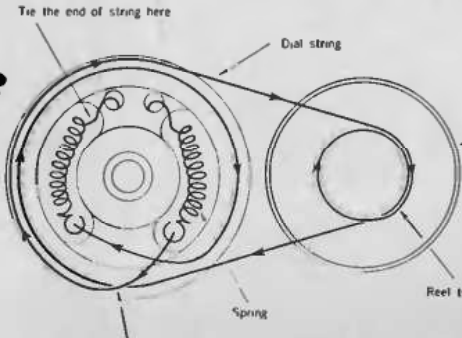

VOLUME R-21, MOST-OFTEN-NEEDED

INFORMATION

Hitachi
MODEL TH-627R

Hitachi, Ltd.
Tokyo Japan
MODEL TH-627R

Tuning range BC 535~1,605 kc,
Intermediate frequency 455 kc

Dial string assembly

Receiver assembly

Circuit Board Diagram