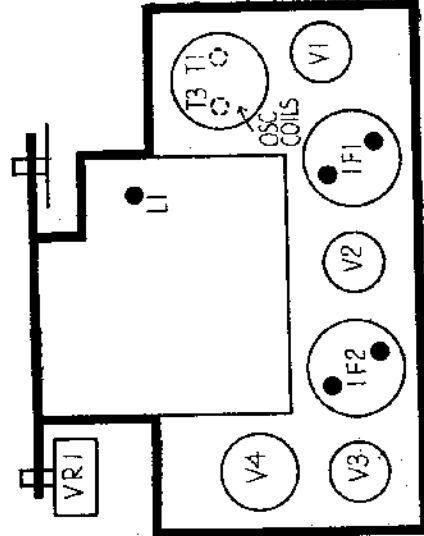

A condenser, C23, is connected between H.T. + and L.T. +, and both H.T. +

CIRCUIT DIAGRAM

E. K. Cole, Ltd., do not permit us to publish the circuit diagram of this receiver. The material below has been specially prepared, however, so that few difficulties should arise on this account.

The circuit description is particularly detailed and the component tables give the purposes as well as the values of the parts.

and L.T. — circuits are broken by the off switch.

Batteries.—The recommended batteries are an Exide CUYUK 2 v. accumulator, and a Drydex H1146 90-v. battery. (Bias is automatic.) L.T. consumption is .5 amp.; H.T., 8.5 ma.

Chassis Removal.—The frame aerial and output transformer leads have to be unsecured. To avoid confusion it is advised to connect a 12-in. extension to each lead as it is disconnected and to immediately reconnect. This will also make the chassis ready for testing.

The order of connections on the output transformer is: yellow, black, blue, red, blue.

It is not necessary to remove the handle. When reassembling, close the gang and make sure pointer registers on 1,000 metres.

GANGING

I.F. CIRCUITS.—Adjust cores at 465 kc. I.F. FILTER.—Tune to 500 m. and inject 465 kc. signal by means of loop of wire placed near frame aerial. Adjust L1 core for minimum reading.

M.W. BAND (190-550 m.)—Tune to and inject (by means of external loop)

This diagram identifies the parts on top of the P150 chassis and indicates the positions of the oscillator trimmers, which are underneath. The aerial trimmers are at the top of the cabinet.

250-m. signal. Adjust T1 while rocking gang and then T2.

L.W. BAND (1,000-2,000 m.)—Tune to and inject 1,200-m. signal and adjust T3 for calibration and T4 for maximum output.

The two aerial trimmers are at the top, inside the cabinet.

VALVE VOLTAGES