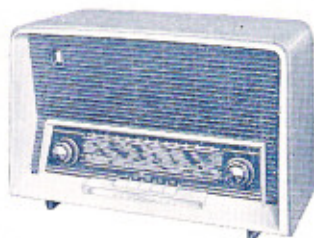

RA469A. 5 lampes, 4 gammes. Ebénisterie acajou, grille polystyrène. H 290 - L 460 - P 210 mm.

Toutes taxes comprises **410,30** ..