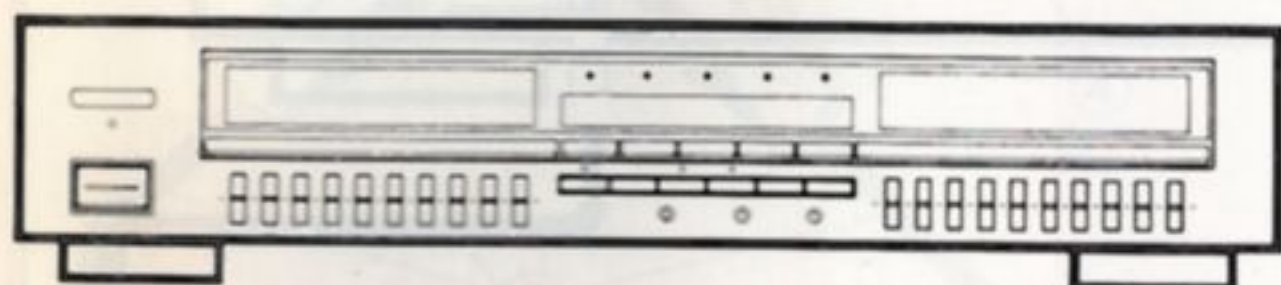

Operating Instructions
Mode d'emploi
Bedienungsanleitung
Istruzioni per l'uso
Gebruiksaanwijzing
Bruksanvisning
Manual de instrucciones
Manual de instruções

GR-777

GRAPHIC EQUALIZER
EGALISEUR GRAPHIQUE
GRAPHISCHER ENTZERRER
EQUALIZZATORE GRAFICO
GRAFISCHE EQUALIZER
GRAFISK EQUALIZER
ECUALIZADOR GRÁFICO
ECUALIZADOR GRÁFICO

IMPORTANT

The lightning flash with arrowhead, within an equilateral triangle, is intended to alert the user of the presence of uninsulated "dangerous voltage" within the product's enclosure that may be of sufficient magnitude to constitute a risk of electric shock to persons.

The exclamation point within an equilateral triangle is intended to alert the user of the presence of important operating and maintenance (servicing) instructions in the literature accompanying the appliance.