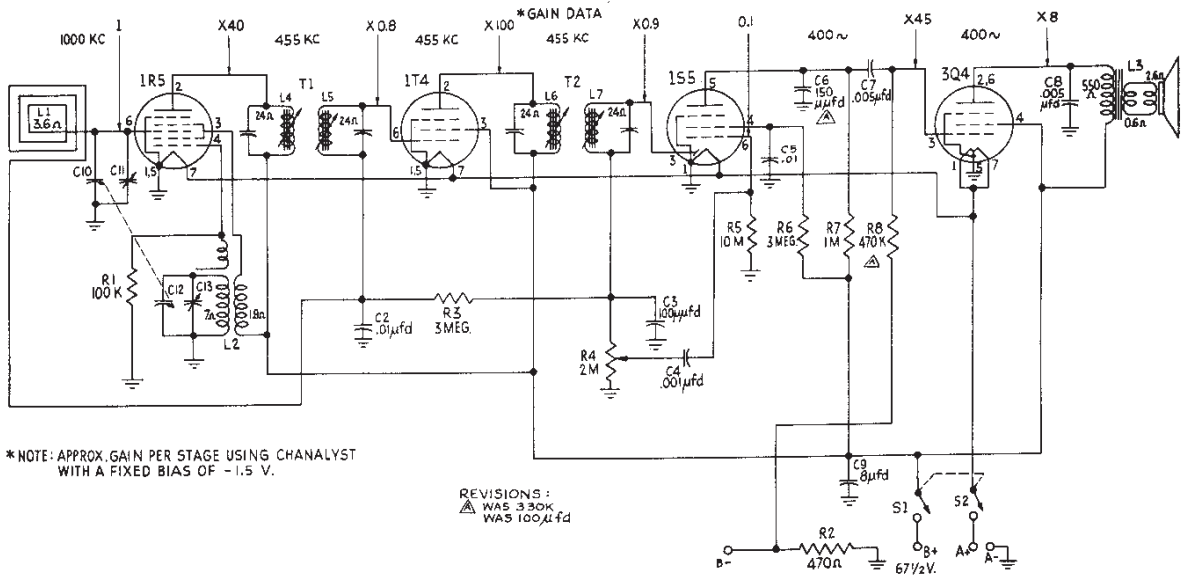

AIR KING PRODUCTS CO., INC.

MODEL A410

* NOTE: APPROX. GAIN PER STAGE USING CHANALYST WITH A FIXED BIAS OF -1.5 V.

REVISIONS :
 ▲ WAS 330K
 WAS 100µfd

TUBE	PIN	VTVM	20,000 OHM/V	1,000 OHM/V	RESISTANCE	
1R5 CONVERTER	1	0	0	0	0	
	2	65	65	65	OVER 500K	
	3	65	65	65	OVER 500K	
	4					
		550 KC	-13	-7	-2.5	100K
		1600 KC	-17	-8	-3.5	100K
		5	0	0	0	0
1T4 IF AMPL.	6	0	0	0	5MEG	
	7	1.4	1.4	1.4	4.5 OHM	
	1	0	0	0	0	
	2	65	65	65	OVER 500K	
	3	65	65	65	OVER 500K	
	4	-5	-5	-5	480 OHM	
	5	0	0	0	0	
1S5 DET AVC 1st AUDIO	6	0	0	0	5 MEG	
	7	1.4	1.4	1.4	4.5 OHM	
	1	0	0	0	0	
	2	--	--	--	--	
	3	0	0	0	1.6 MEG	
	4	15	3.5	0.2	OVER 3 MEG	
	5	10	4.5	0.5	OVER 1 MEG	
3Q4 AUDIO OUTPUT	6	0	0	0	10 MEG	
	7	1.4	1.4	1.4	4.5 OHM	
	1	1.4	1.4	1.4	4.5 OHM	
	2	65	65	65	OVER 500K	
	3	5	5	5	1 MEG	
	4	65	65	65	OVER 500K	
	5	0	0	0	0	
6	65	65	65	OVER 500K		
7	1.4	1.4	1.4	4.5 OHM		