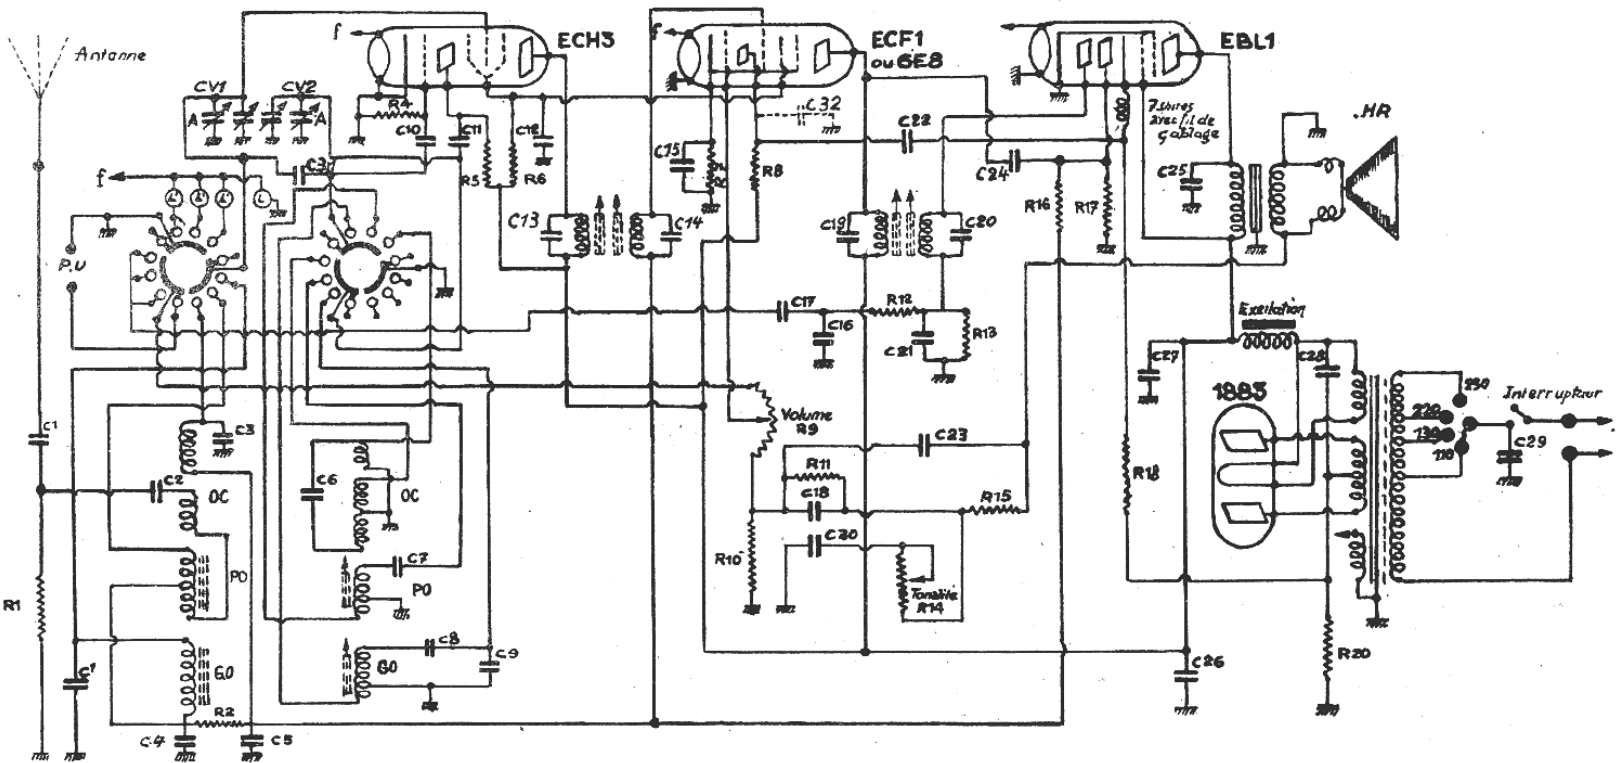

ZF = 472 kHz

SONORA

EXCELLENCE
200, 201, 234