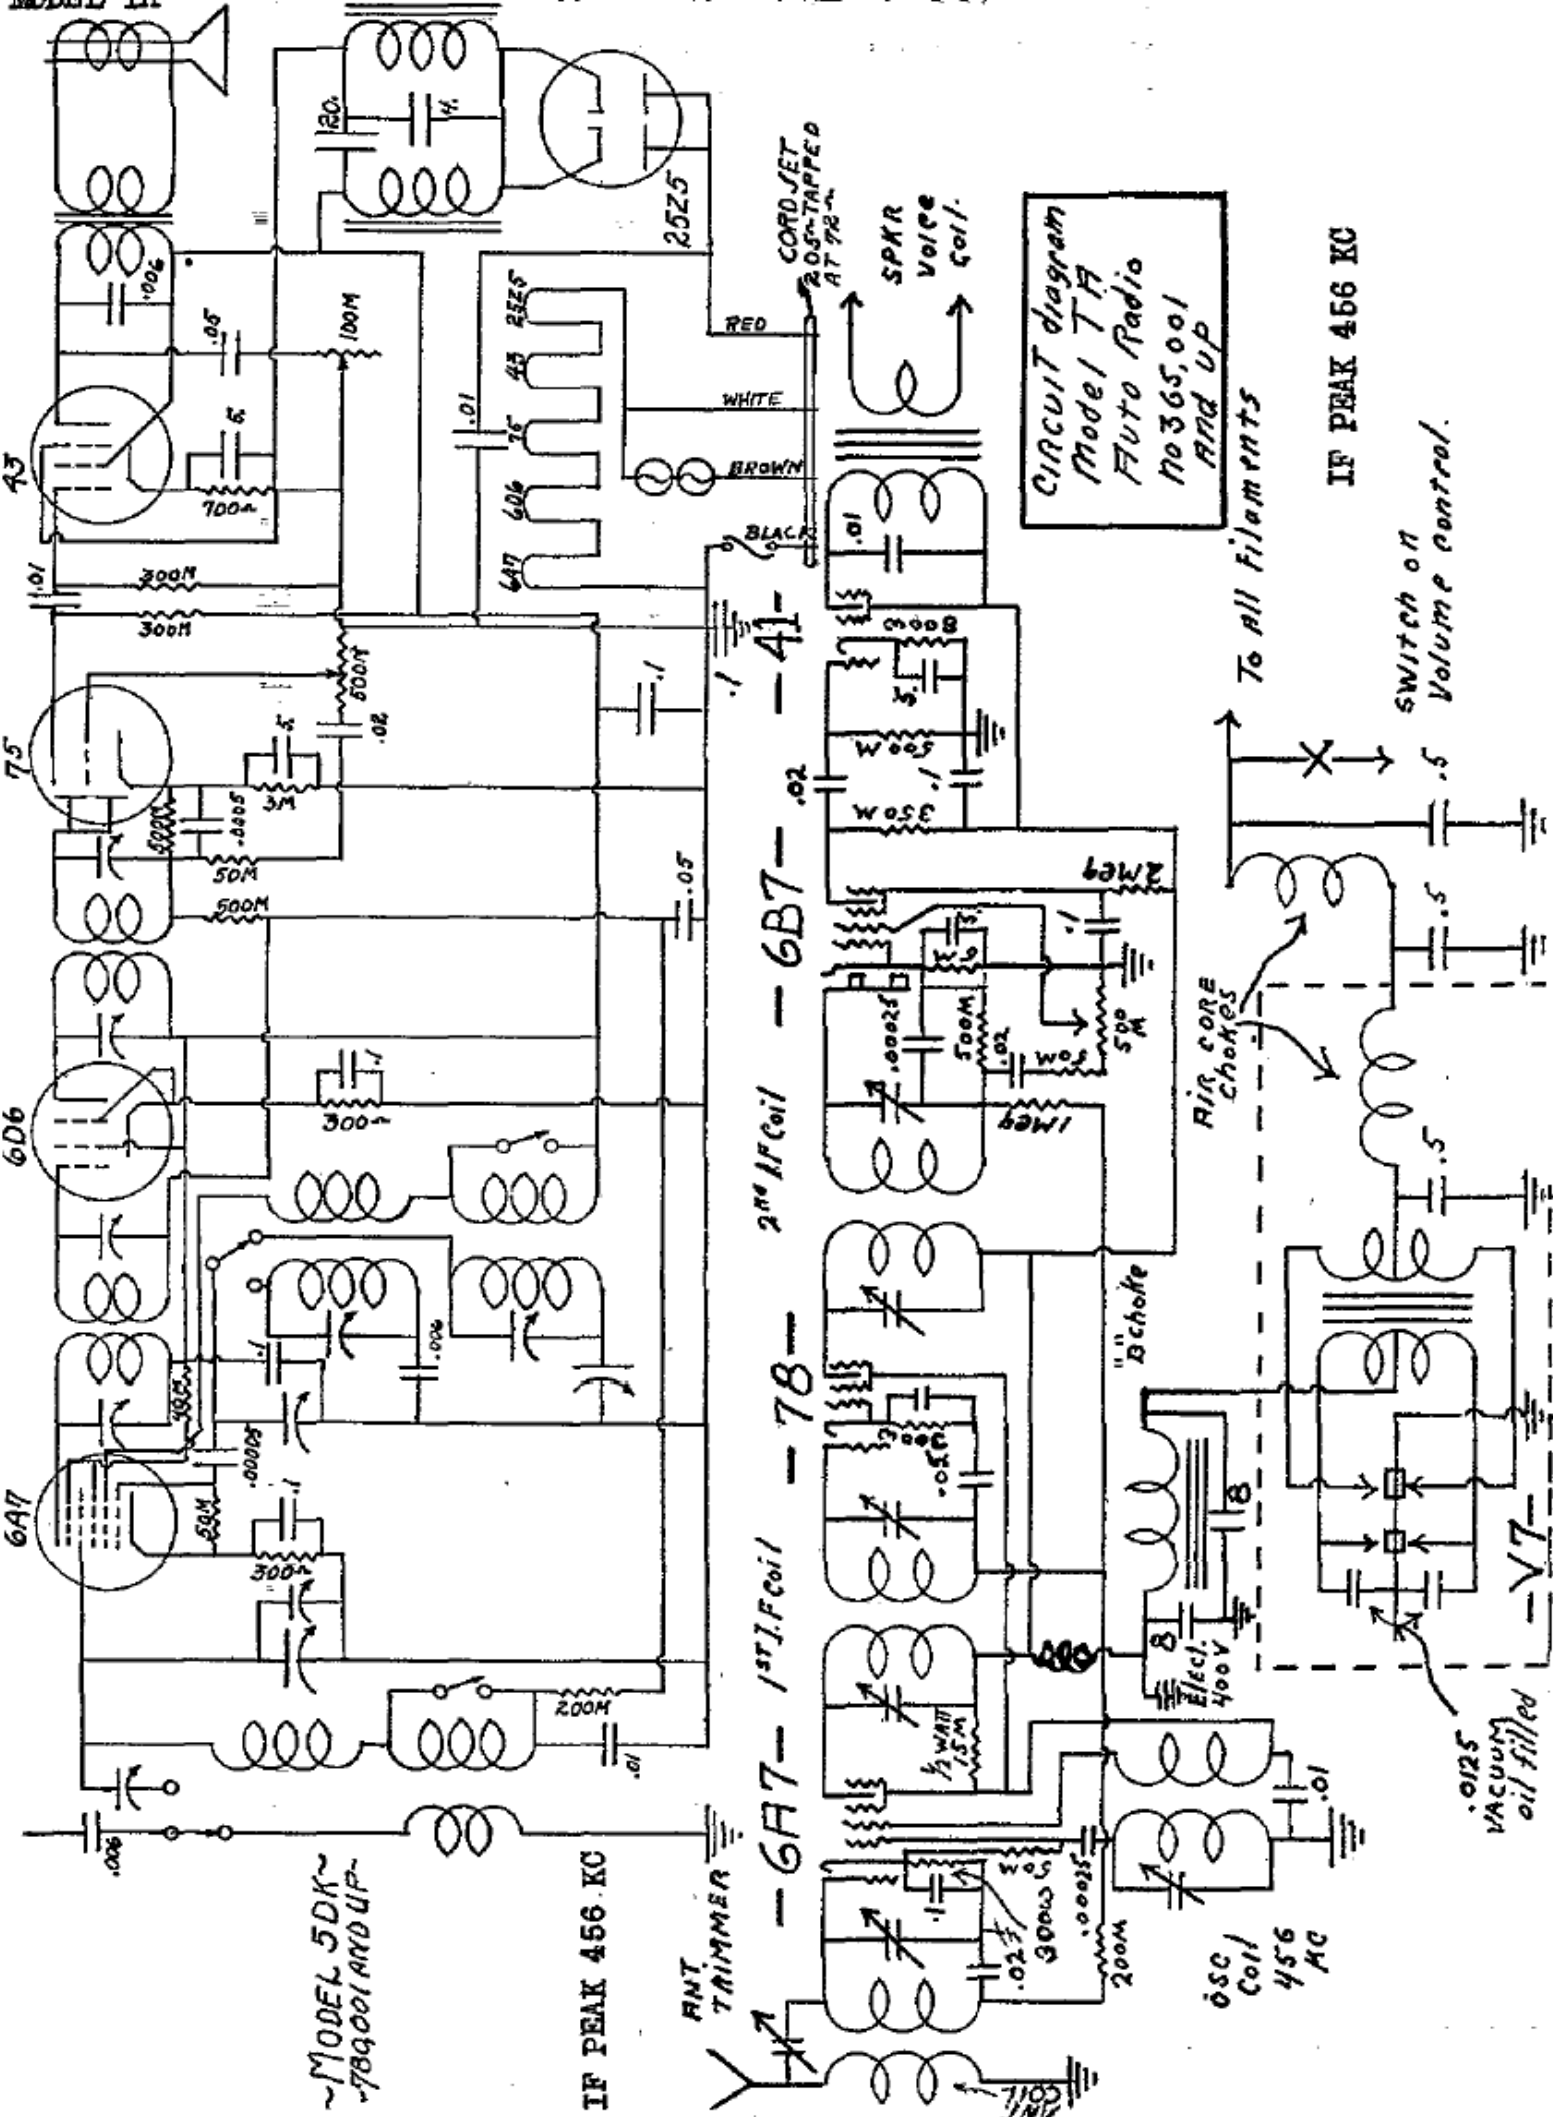

MODEL 5DK
MODEL TA

ZEPHYR RADIO CO.

Circuit diagram
Model TA
Auto Radio
No 365,001
AND UP

IF PEAK 456 KC

Switch on
Volume control.

To All Filaments

.0125
VACUUM
oil filled