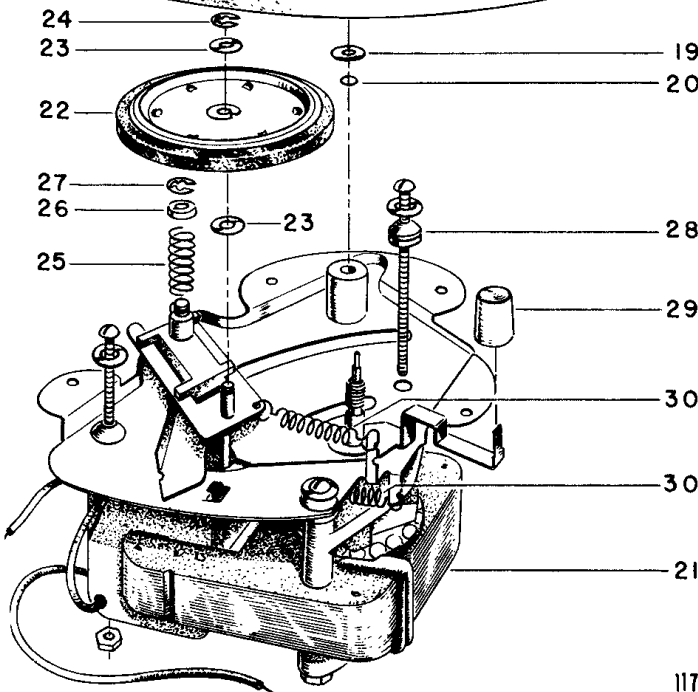

# Admiral

CHASSIS 1B1·1C1·1D1

MODELS 1B11·1C12·1C14·1D11·1D12·1E13·1E14

## NEEDLE SELECTOR

The phonograph in models 1D11, 1D12, 1E13 and 1E14 is equipped with two needles; one for playing 16, 33 and 45 RPM records; the other for playing standard "78" RPM records. The phonograph in models 1B11, 1C12 and 1C14 is equipped with two needles and will play 33, 45, and standard "78" RPM records.

Exploded View of Pickup Arm Assembly.

Exploded View of Motor and Turntable.