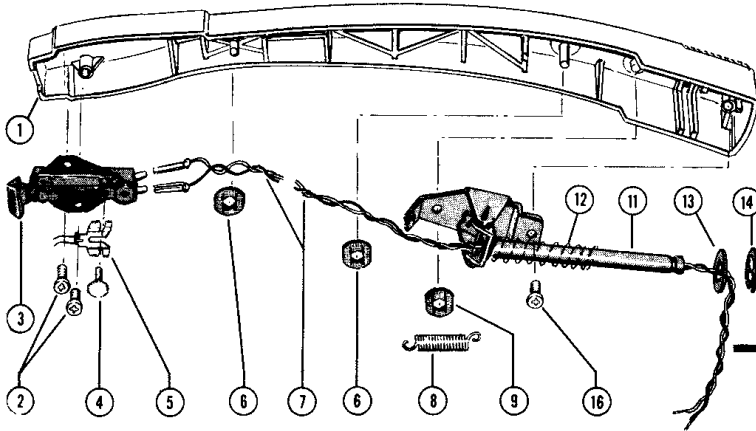

# Admiral

CHASSIS 1B1·1C1·1D1

MODELS 1B11·1C12·1C14·1D11·1D12·1E13·1E14

## NEEDLE SELECTOR

The phonograph in models 1D11, 1D12, 1E13 and 1E14 is equipped with two needles; one for playing 16, 33 and 45 RPM records; the other for playing standard "78" RPM records. The phonograph in models 1B11, 1C12 and 1C14 is equipped with two needles and will play 33, 45, and standard "78" RPM records.

Exploded View of Pickup Arm Assembly.

Exploded View of Motor and Turntable.