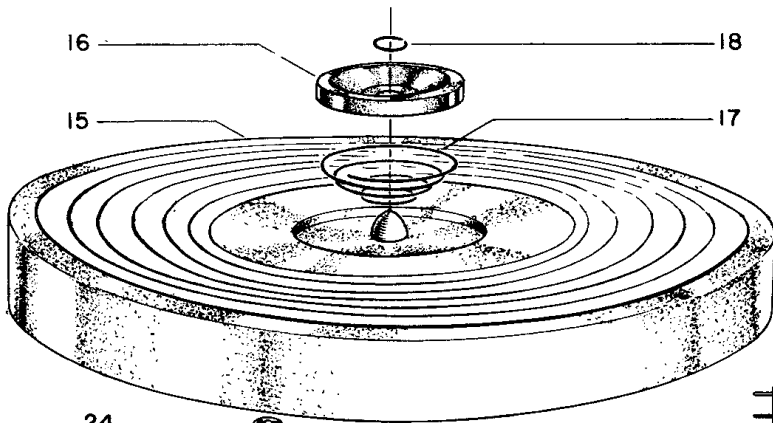

# Admiral

CHASSIS 1B1·1C1·1D1

MODELS 1B11·1C12·1C14·1D11·1D12·1E13·1E14

## NEEDLE SELECTOR

The phonograph in models 1D11, 1D12, 1E13 and 1E14 is equipped with two needles; one for playing 16, 33 and 45 RPM records; the other for playing standard "78" RPM records. The phonograph in models 1B11, 1C12 and 1C14 is equipped with two needles and will play 33, 45, and standard "78" RPM records.

Exploded View of Pickup Arm Assembly.

Exploded View of Motor and Turntable.