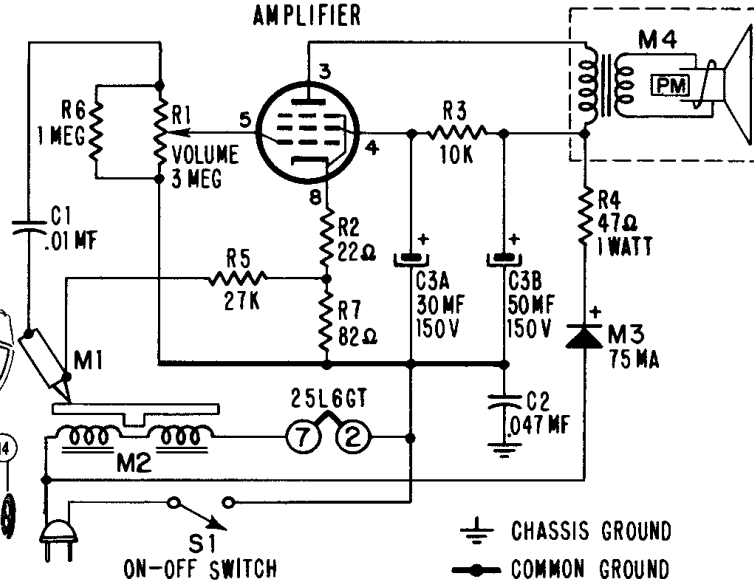

25L6GT AMPLIFIER

1B1 CHASSIS