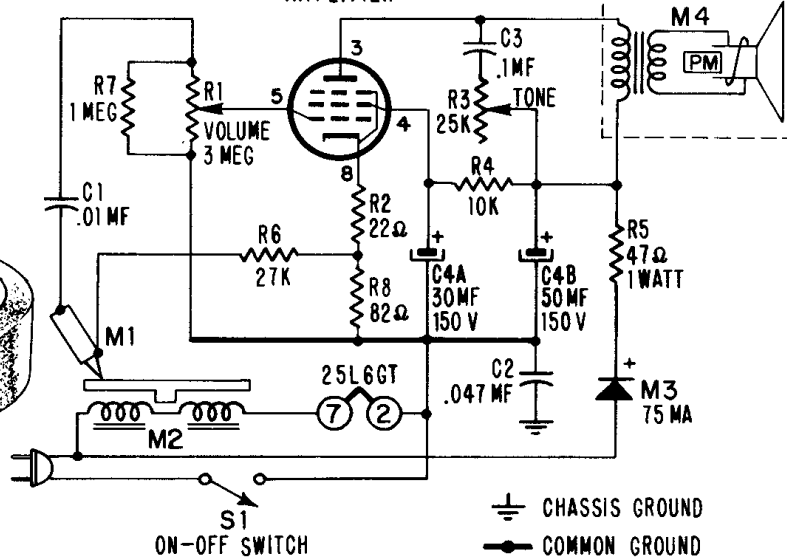

25L6GT AMPLIFIER

1C1 CHASSIS