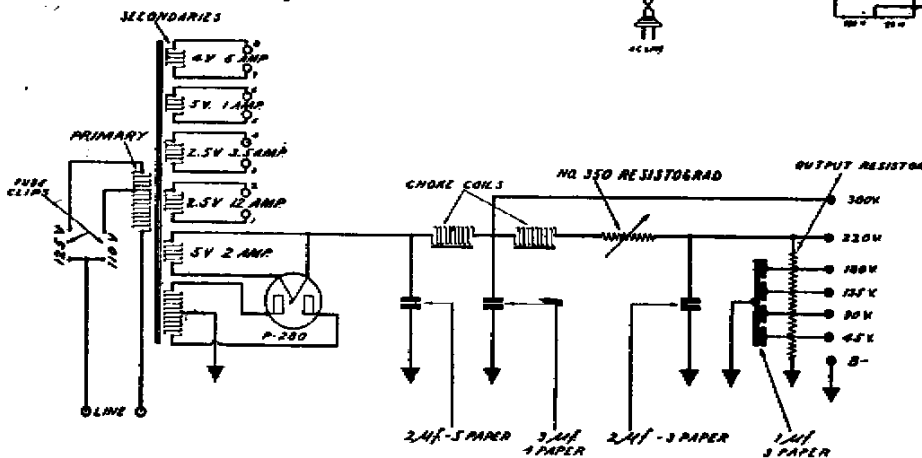

PILOT RADIO & TUBE CORP.

MODEL Dual Wave Midget  
 200-2000 meters  
 MODEL S-141  
 MODEL K-139

Model S-141

*This schematic diagram of the Universal is a functional hook-up, and does not show the actual connections to the cam switches.*

Model Dual Wave TRF Midget

Model K-139 Pack