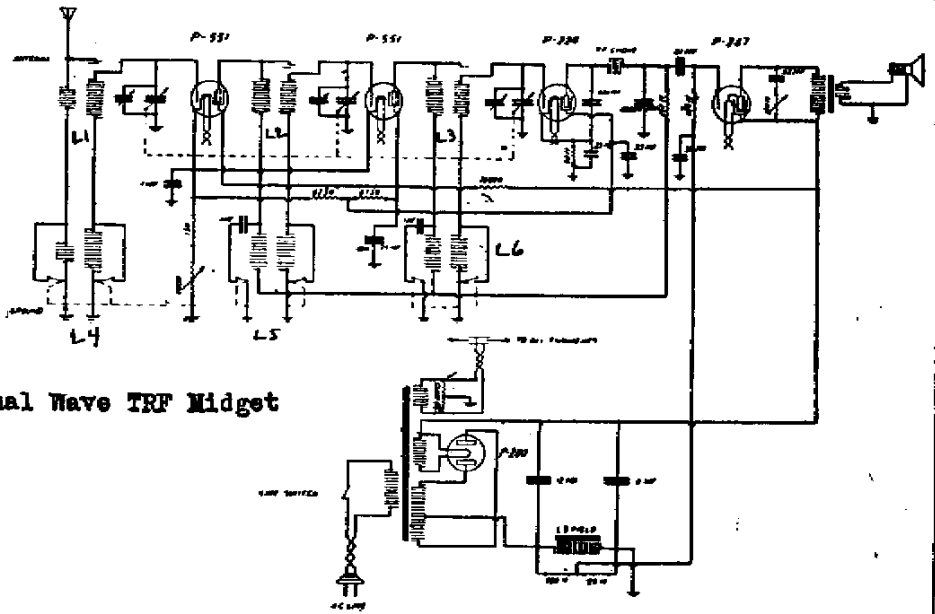

PILOT RADIO & TUBE CORP.

MODEL Dual Wave Midget  
 200-2000 meters  
 MODEL S-141  
 MODEL K-139

Model S-141

*This schematic diagram of the Universal is a functional hook-up, and does not show the actual connections to the cam switches.*