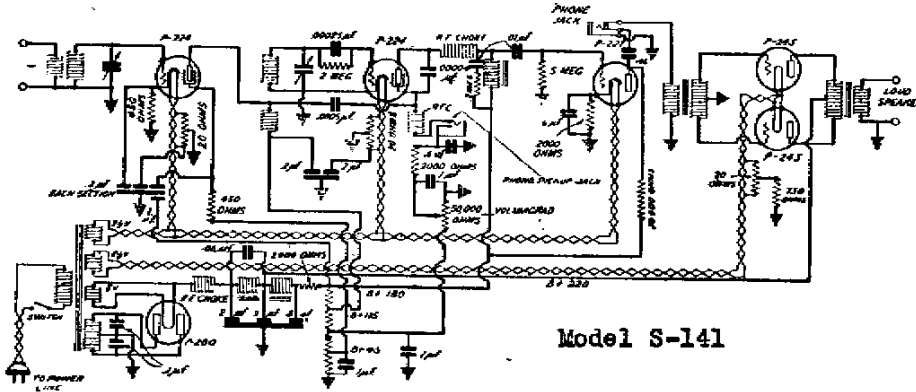

PILOT RADIO & TUBE CORP.

MODEL Dual Wave Midget  
 200-2000 meters  
 MODEL S-141  
 MODEL K-139

Model S-141

*This schematic diagram of the Universal is a functional hook-up, and does not show the actual connections to the cam switches.*

Model Dual Wave TRF Midget

Model K-139 Pack