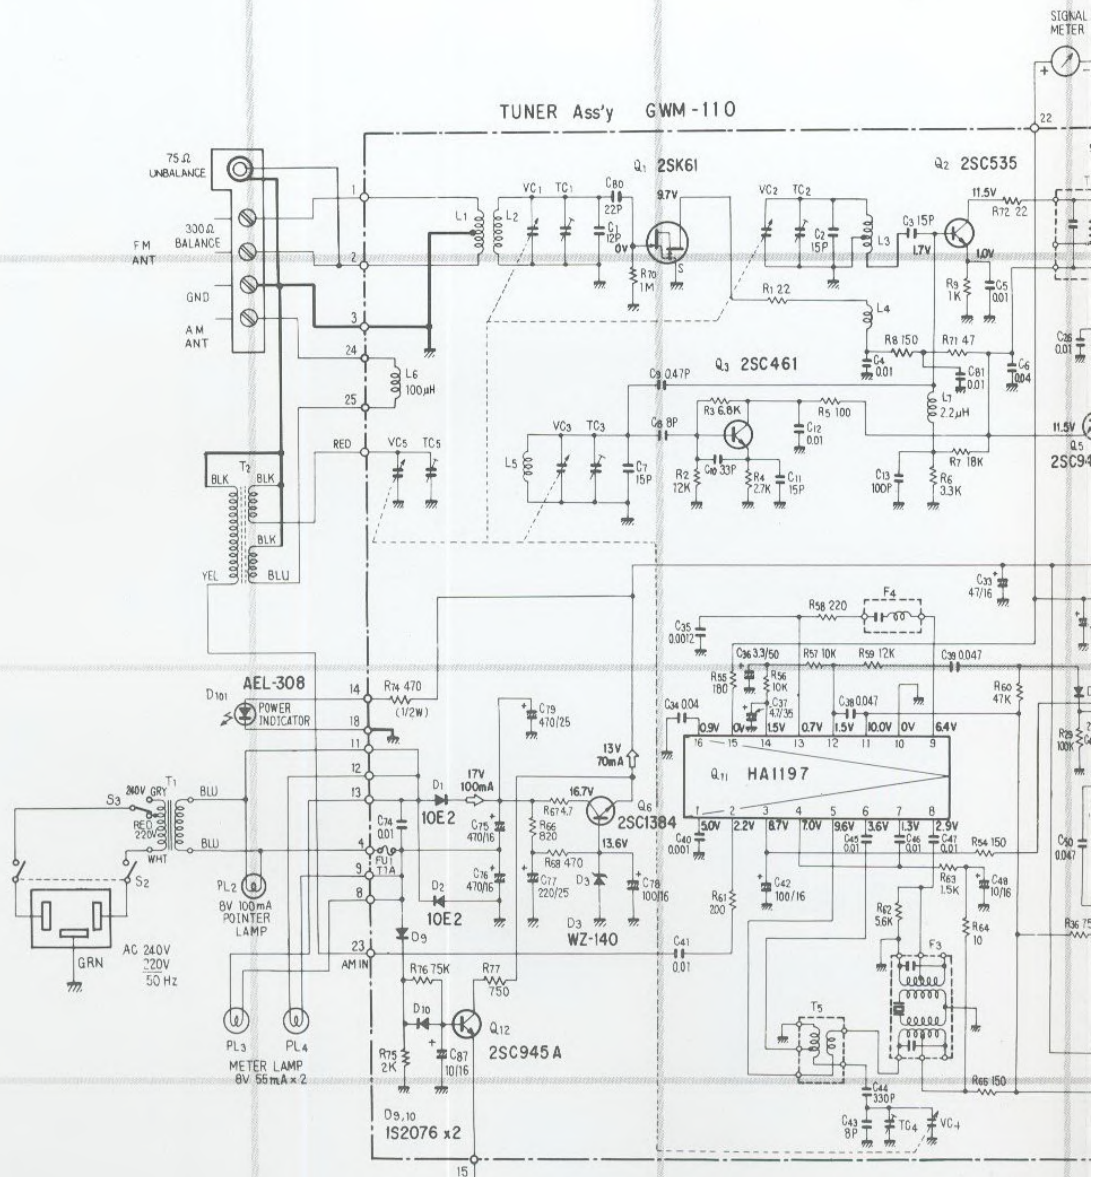

AM/FM STEREO TUNER

TX-6700 TX-606

SERVICE MANUAL

 PIONEER®

APPEARANCE OF TRANSISTORS AND ICs

HA 1197
PA1001-A
PA3001-A

2SC535
2SC461

2SK61

2SC945A

2SA725

2SC1384

Circuit Diagram of IC

HA1197

SCHEMATIC DIAGRAM

TUNER Ass'y GWM-110

SWITCHES

4

5

6

NOTE:

The indicated semiconductors are representative ones only. Other alternative semiconductors may be used and are listed in the parts list.

A

B

C