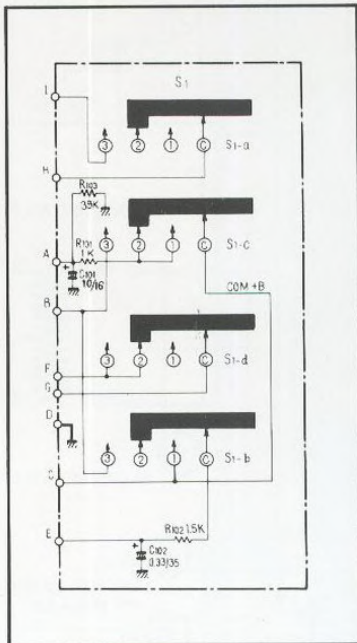

4

5

6

NOTE:

The indicated semiconductors are representative ones only. Other alternative semiconductors may be used and are listed in the parts list.

A

B

C

D

- mV : SIGNAL VOLTAGE AT 100% FM MOD (400Hz)
- mA : DC CURRENT AT NO INPUT SIGNAL
- V : DC VOLTAGE AT NO INPUT SIGNAL

This is the basic schematic diagram, but the actual circuit may vary due to improvements in design.

4

5

6

SWITCH ASSEMBLY (GWX-157)

- GWM-108, No.F ←
- GWM-108, No.G ←
- GWM-108, No.H ←
- GWM-108, No.I ←
- GWM-108, No.E
- GWM-108, No.D
- GWM-108, No.C
- GWM-108, No.B
- GWM-108, No.A

Foil side

PIONEER®-SERVICE