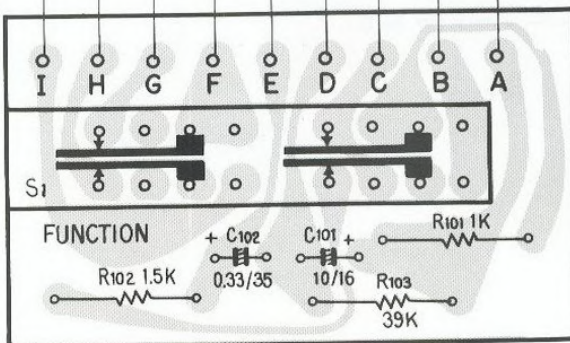

4

5

6

NOTE:

The indicated semiconductors are representative ones only. Other alternative semiconductors may be used and are listed in the parts list.

A

B

C

D

- mV : SIGNAL VOLTAGE AT 100% FM MOD (400Hz)
- mA : DC CURRENT AT NO INPUT SIGNAL
- V : DC VOLTAGE AT NO INPUT SIGNAL

This is the basic schematic diagram, but the actual circuit may vary due to improvements in design.

4

5

6

SWITCH ASSEMBLY (GWX-157)

- GWM-108, No.F ←
- GWM-108, No.G ←
- GWM-108, No.H ←
- GWM-108, No.I ←
- GWM-108, No.E
- GWM-108, No.D
- GWM-108, No.C
- GWM-108, No.B
- GWM-108, No.A

Foil side

PIONEER®-SERVICE