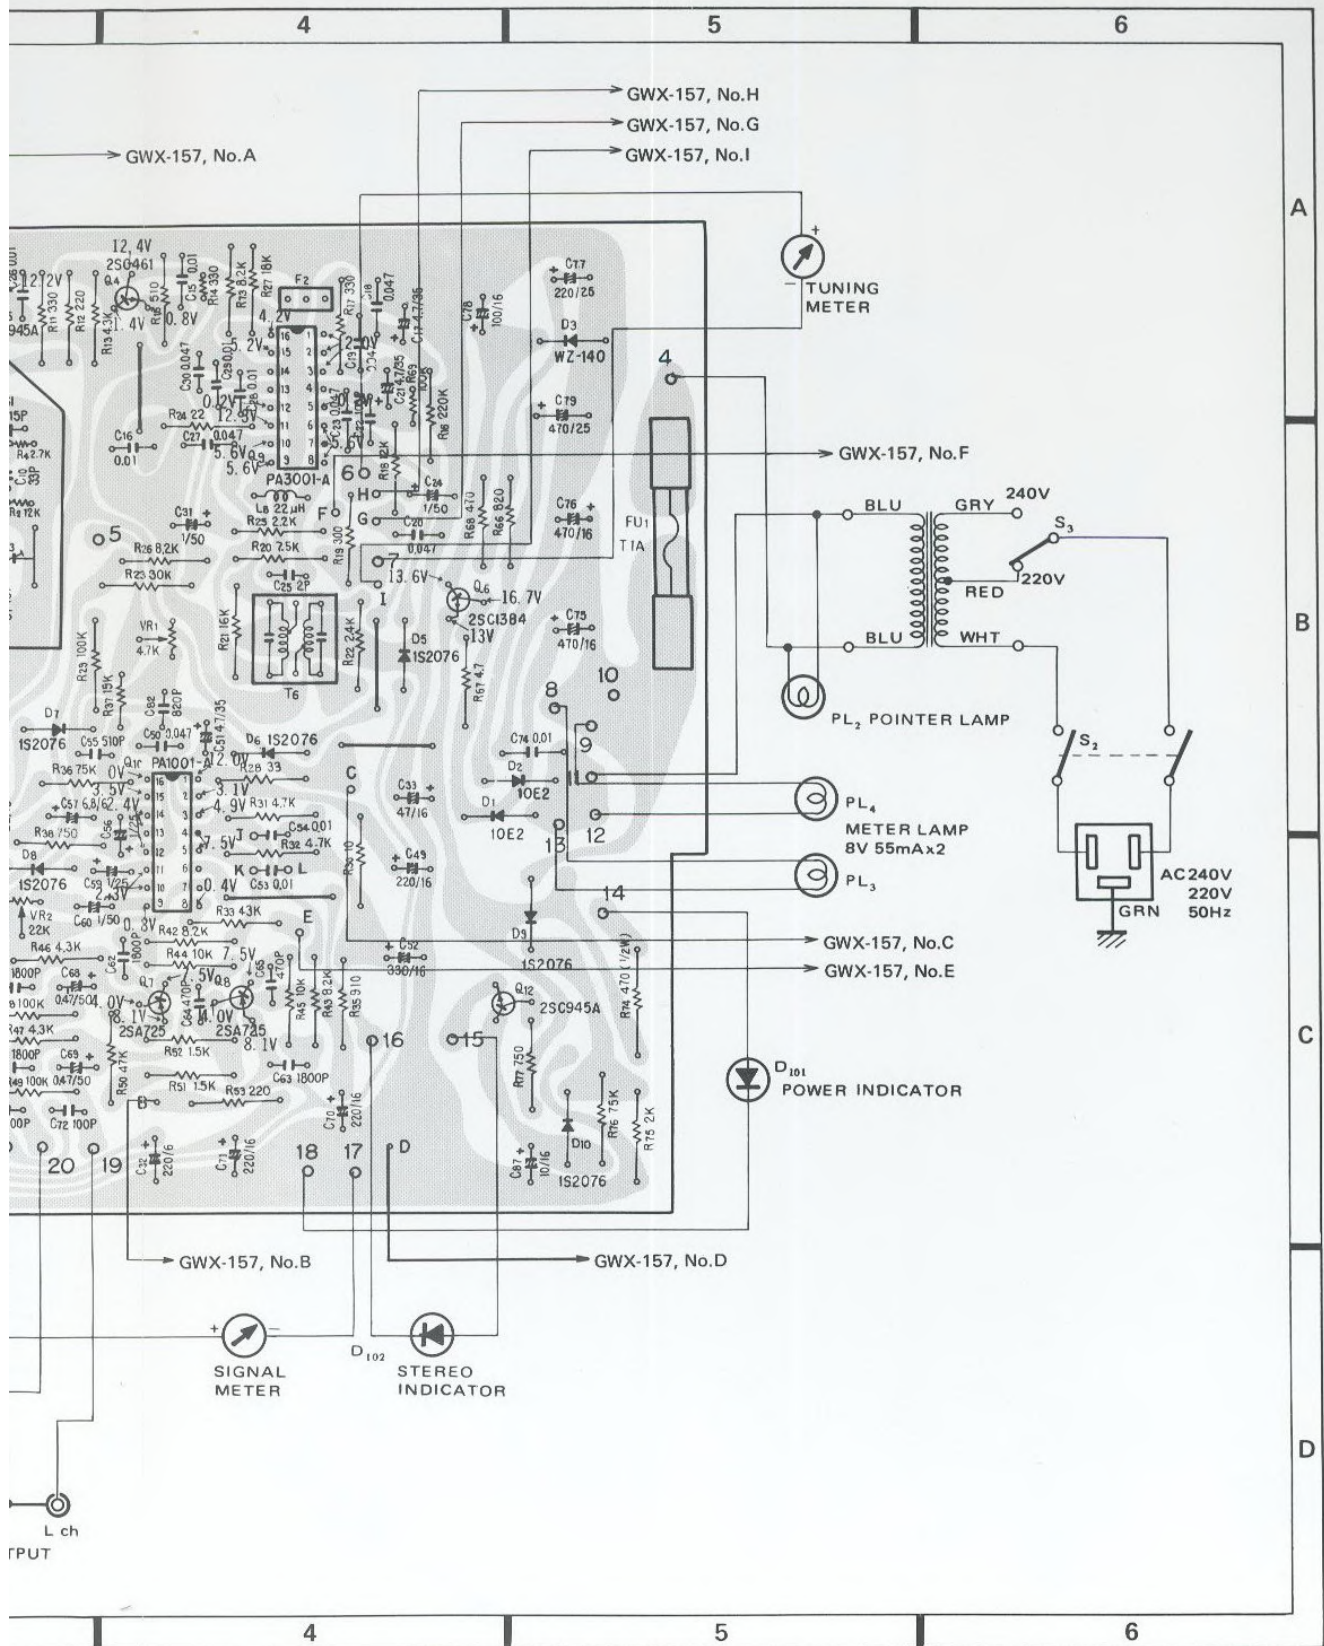

4

5

6

NOTE:

The indicated semiconductors are representative ones only. Other alternative semiconductors may be used and are listed in the parts list.

A

B

C

4

5

6

SWITCH ASSEMBLY (GWX-157)

- GWM-108, No.F ←
- GWM-108, No.G ←
- GWM-108, No.H ←
- GWM-108, No.I ←
- GWM-108, No.E
- GWM-108, No.D
- GWM-108, No.C
- GWM-108, No.B
- GWM-108, No.A

Foil side

PIONEER®-SERVICE