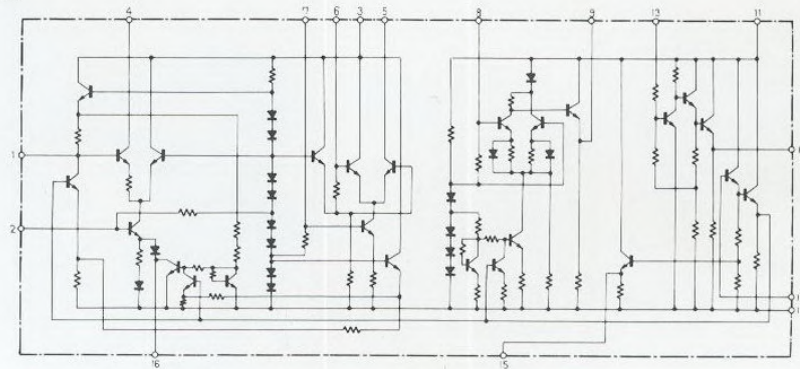

2SC945A

2SA725

2SC1384

Circuit Diagram of IC

HA1197

SCHEMATIC DIAGRAM

TUNER Ass'y GWM-110

SWITCHES

4

5

6

NOTE:

The indicated semiconductors are representative ones only. Other alternative semiconductors may be used and are listed in the parts list.

A

B

C