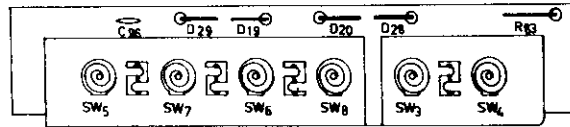

SANWA 2012

Transonic Intermarket Hamburg