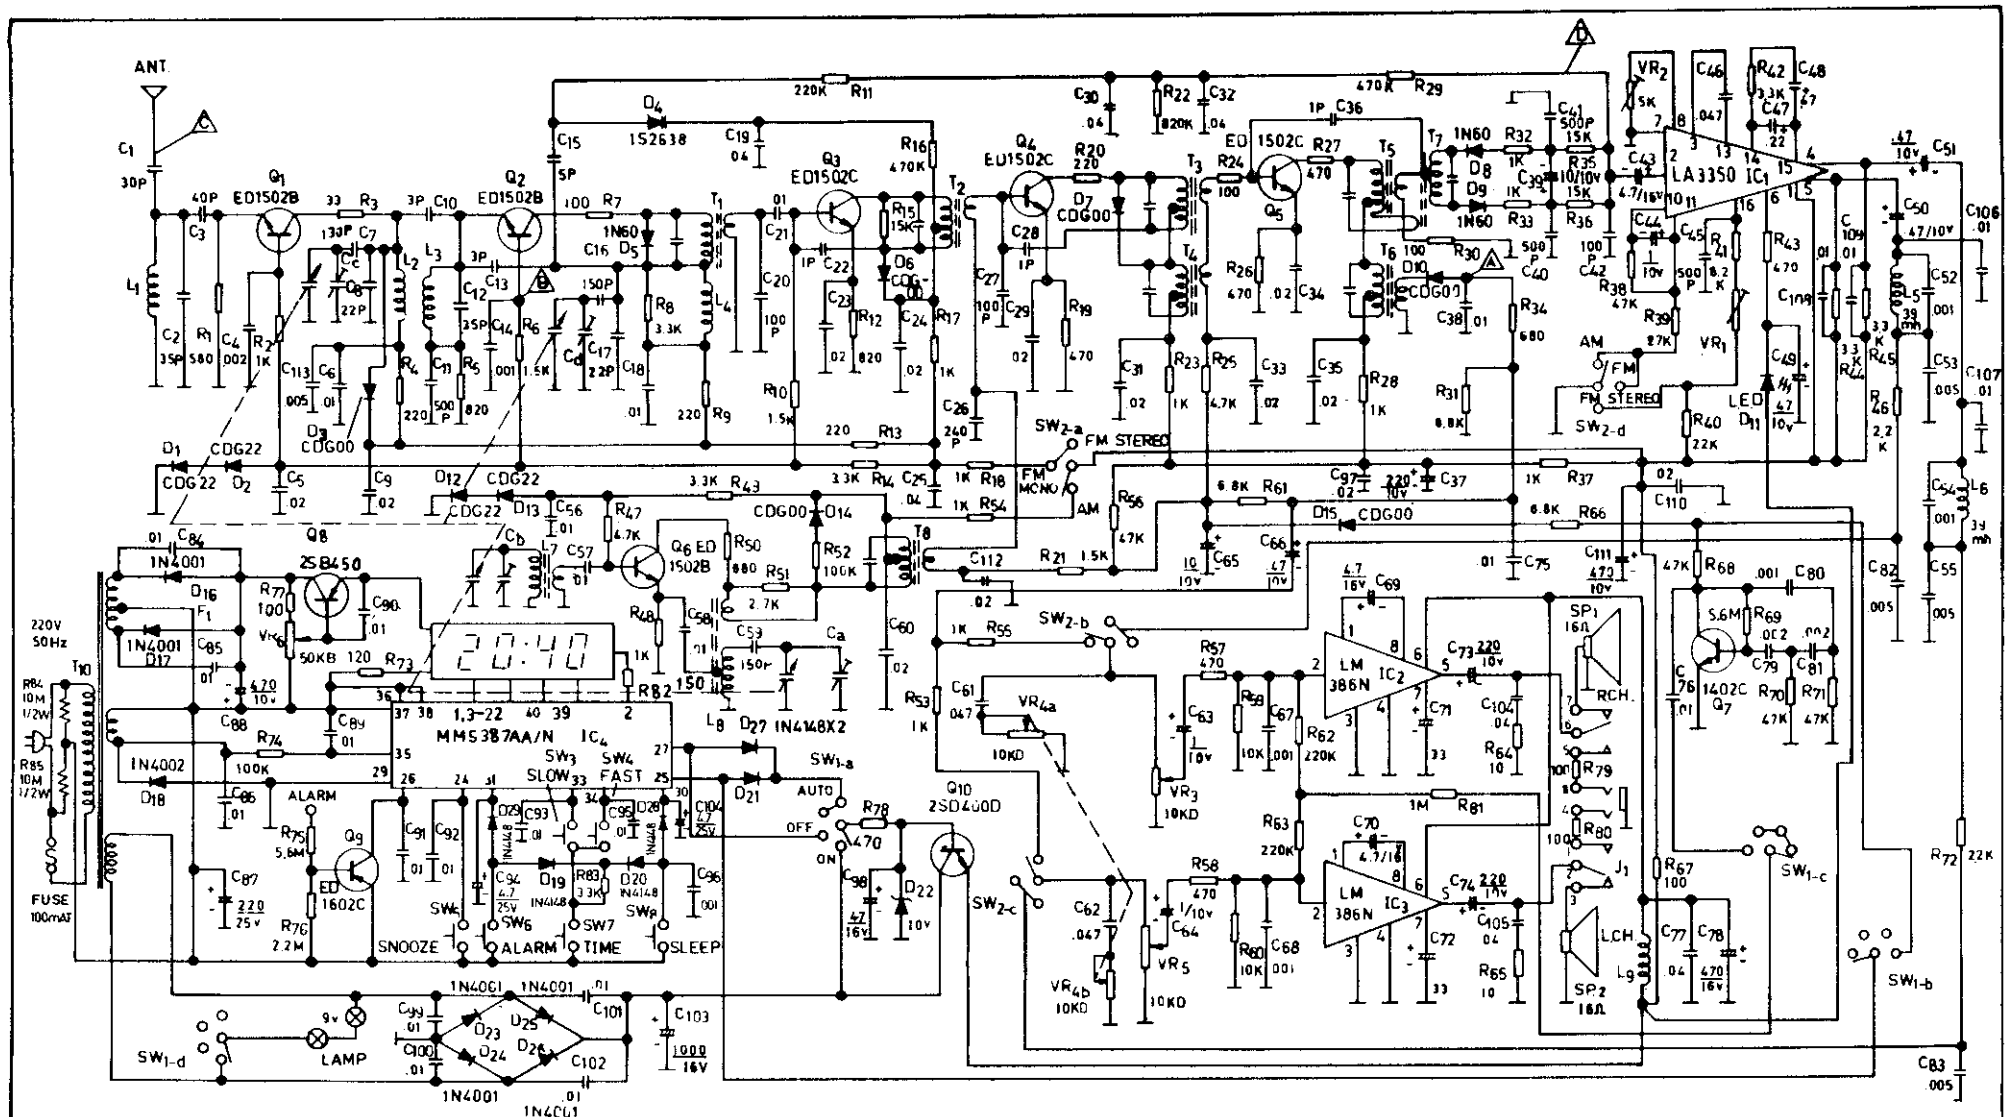

SANWA 2012

Trasonic Intermarket Hamburg

1. TUNING
2. BAND SELECTOR
3. VOLUME CONTROL (R)
4. TONE SELECTOR
5. VOLUME CONTROL (L)
6. FUNCTION SWITCH
7. LED DISPLAY
8. DIMMER CONTROL
9. SNOOZE BUTTON
10. TIME SETTING BUTTON
11. ALARM SETTING BUTTON
12. SLEEP BUTTON
13. SLOW BUTTON
14. FAST BUTTON
15. STEREO LITE
16. DIAL SCALE
17. HEADPHONE JACK
18. AC CORD.
19. EXT. ANT. WIRE
20. SENSOR ALARM OFF

SANWA 2012

Trasonic Intermarket Hamburg

BAND COVERAGE: MW 515-1625 KHz 24 HOURS
 FM 87.5-104.5 MHz

SANWA 2012

Trasonic Intermarket Hamburg

THIS CIRCUIT DIAGRAM IS SUBJECT TO CHANGE WITHOUT PRIOR NOTICE.

SANWA 2012

Trasonic Intermarket Hamburg

SANWA 2012

Transonic Intermarket Hamburg

SANWA 2012

LEVEL
TOP
VIEW

01 02 03 04 05 06 07 08 09 10 11 12 13 14 15 16 17 18 19 20 21 22 23 24 25 26 27 28 29 30 31 32 33 34 35 36 37 38 39 40 41 42 43 44 45 46 47 48 49 50 51 52 53 54 55 56 57 58 59 60 61 62 63 64 65 66 67 68 69 70 71 72 73 74 75 76 77 78 79 80 81 82 83 84 85 86 87 88 89 90 91 92 93 94 95 96 97 98 99 100