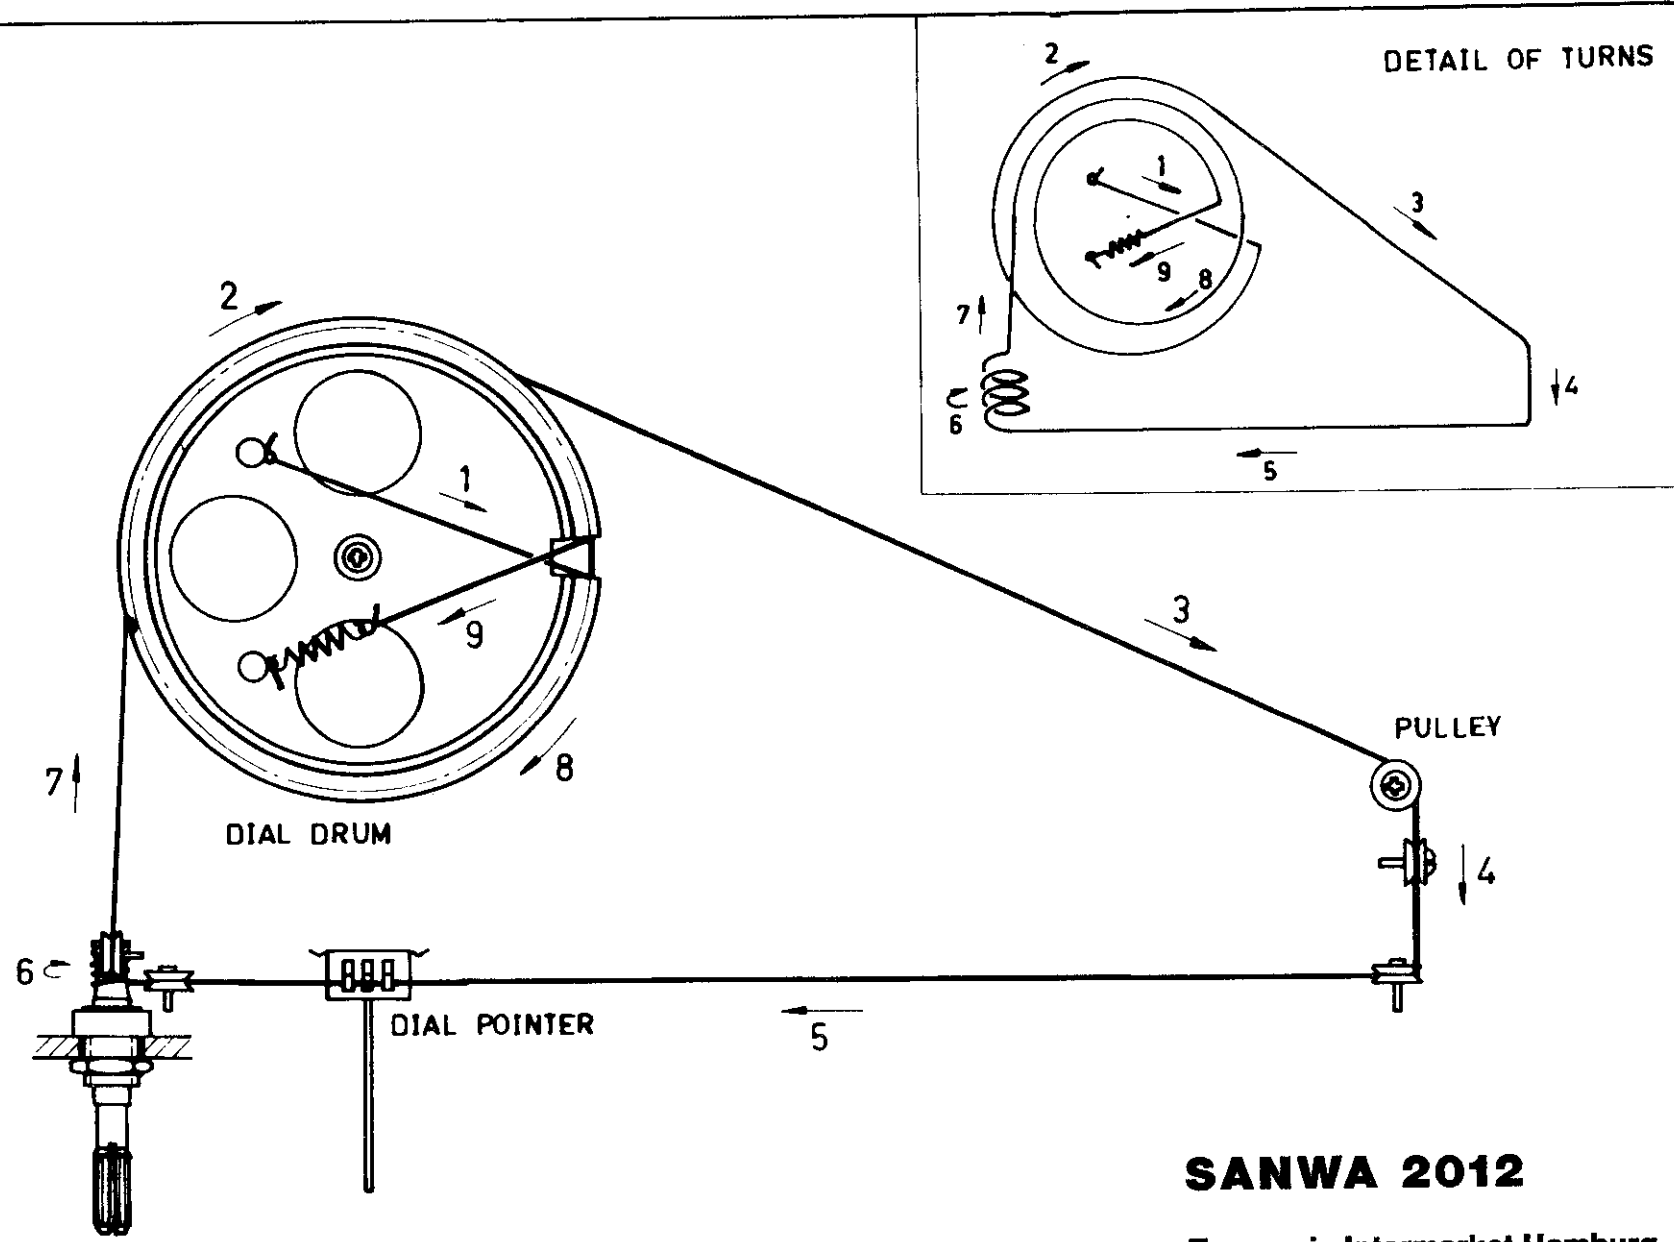

SANWA 2012

Trasonic Intermarket Hamburg

BAND COVERAGE: MW 515-1625 KHz 24 HOURS
 FM 87.5-104.5 MHz

SANWA 2012

Trasonic Intermarket Hamburg

THIS CIRCUIT DIAGRAM IS SUBJECT TO CHANGE WITHOUT PRIOR NOTICE.

SANWA 2012