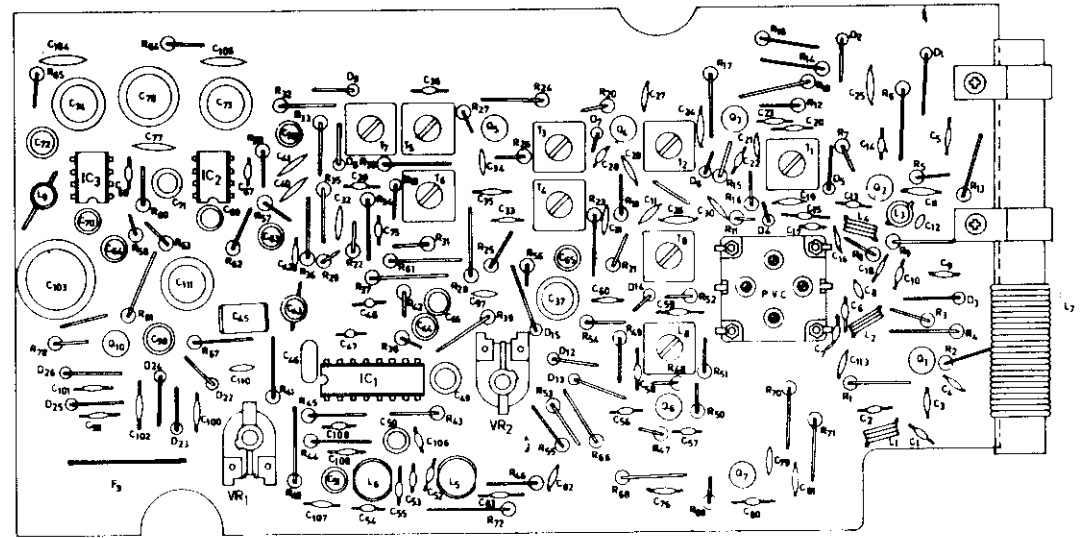

SANWA 2012

Trasonic Intermarket Hamburg

BAND COVERAGE: MW 515-1625 KHz 24 HOURS
 FM 87.5-104.5 MHz

SANWA 2012

Trasonic Intermarket Hamburg

THIS CIRCUIT DIAGRAM IS SUBJECT TO CHANGE WITHOUT PRIOR NOTICE.

SANWA 2012

Trasonic Intermarket Hamburg

SANWA 2012

Transonic Intermarket Hamburg

SANWA 2012

LEVEL
TOP
VIEW

01 02 03 04 05 06 07 08 09 10 11 12 13 14 15 16 17 18 19 20 21 22 23 24 25 26 27 28 29 30 31 32 33 34 35 36 37 38 39 40 41 42 43 44 45 46 47 48 49 50 51 52 53 54 55 56 57 58 59 60 61 62 63 64 65 66 67 68 69 70 71 72 73 74 75 76 77 78 79 80 81 82 83 84 85 86 87 88 89 90 91 92 93 94 95 96 97 98 99 100