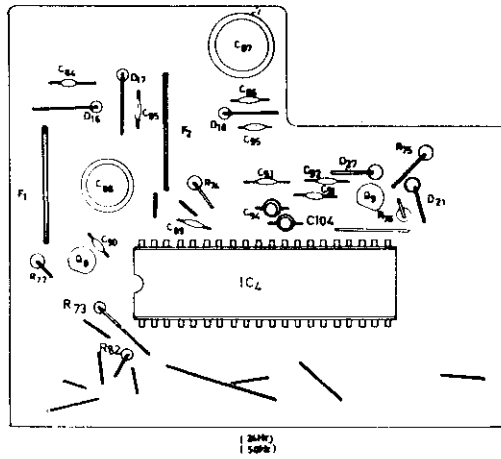

SANWA 2012

Trasonic Intermarket Hamburg

BAND COVERAGE: MW 515-1625 KHz 24 HOURS
 FM 87.5-104.5 MHz

SANWA 2012

Trasonic Intermarket Hamburg

THIS CIRCUIT DIAGRAM IS SUBJECT TO CHANGE WITHOUT PRIOR NOTICE.

SANWA 2012

Trasonic Intermarket Hamburg

SANWA 2012

Transonic Intermarket Hamburg

SANWA 2012

LEVEL
TOP
VIEW

01 02 03 04 05 06 07 08 09 10 11 12 13 14 15 16 17 18 19 20 21 22 23 24 25 26 27 28 29 30 31 32 33 34 35 36 37 38 39 40 41 42 43 44 45 46 47 48 49 50 51 52 53 54 55 56 57 58 59 60 61 62 63 64 65 66 67 68 69 70 71 72 73 74 75 76 77 78 79 80 81 82 83 84 85 86 87 88 89 90 91 92 93 94 95 96 97 98 99 100