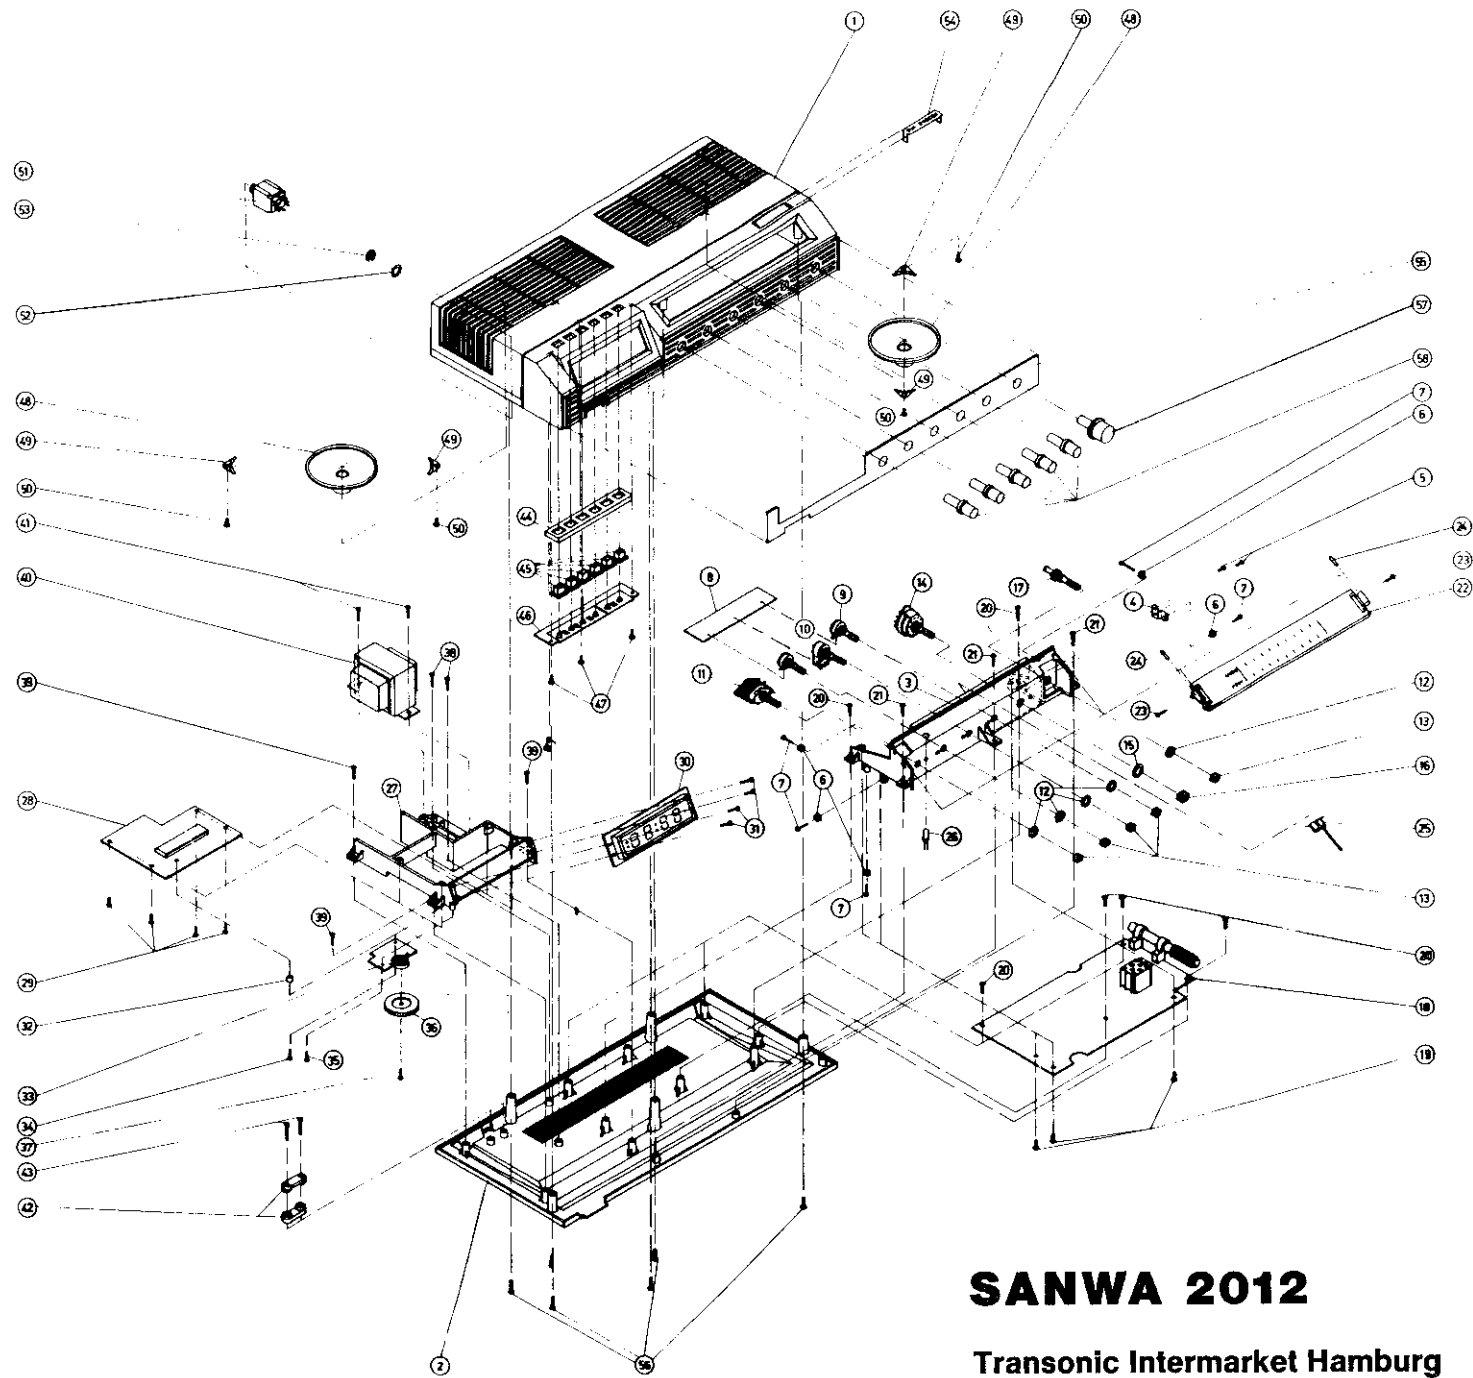

SANWA 2012

Trasonic Intermarket Hamburg

1. TUNING
2. BAND SELECTOR
3. VOLUME CONTROL (R)
4. TONE SELECTOR
5. VOLUME CONTROL (L)
6. FUNCTION SWITCH
7. LED DISPLAY
8. DIMMER CONTROL
9. SNOOZE BUTTON
10. TIME SETTING BUTTON
11. ALARM SETTING BUTTON
12. SLEEP BUTTON
13. SLOW BUTTON
14. FAST BUTTON
15. STEREO LITE
16. DIAL SCALE
17. HEADPHONE JACK
18. AC CORD.
19. EXT. ANT. WIRE
20. SENSOR ALARM OFF

SANWA 2012

Trasonic Intermarket Hamburg

BAND COVERAGE: MW 515-1625 KHz 24 HOURS
 FM 87.5-104.5 MHz

SANWA 2012

Trasonic Intermarket Hamburg

THIS CIRCUIT DIAGRAM IS SUBJECT TO CHANGE WITHOUT PRIOR NOTICE.

SANWA 2012

Trasonic Intermarket Hamburg

SANWA 2012

Transonic Intermarket Hamburg

SANWA 2012

LEVEL
TOP
VIEW

01 02 03 04 05 06 07 08 09 10 11 12 13 14 15 16 17 18 19 20 21 22 23 24 25 26 27 28 29 30 31 32 33 34 35 36 37 38 39 40 41 42 43 44 45 46 47 48 49 50 51 52 53 54 55 56 57 58 59 60 61 62 63 64 65 66 67 68 69 70 71 72 73 74 75 76 77 78 79 80 81 82 83 84 85 86 87 88 89 90 91 92 93 94 95 96 97 98 99 100