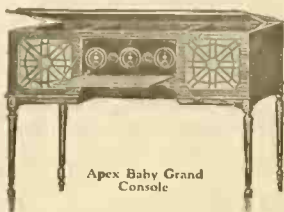

Apex Super Five

Apex De Luxe

Apex Baby Grand Console

Apex Utility Radio Table

Apex Console Entertainer

### APEX SUPER FIVE

The supreme achievement of the radio age. A Receiving Set that more than meets the most exacting demands for distance, selectivity, clarity and volume. Housed in handsome walnut finished cabinet. All fittings gold plated. Price \$95, list, without accessories.

### APEX BABY GRAND CONSOLE

A strikingly beautiful creation of the most expert and artistic cabinet building skill and a mechanical triumph of America's premier radio engineers—a model of efficiency, possessing unusual elegance of appearance, handsome walnut finish—accommodates any type A and B batteries with necessary chargers. Equipped with APEX ENTERTAINER—the very latest in Loud Speakers. Price \$225, list.