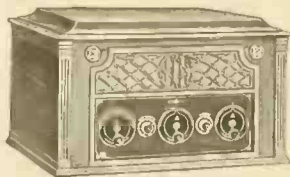

Apex Super Five

Apex De Luxe

Apex Baby Grand Console

Apex Utility Radio Table

Apex Console Entertainer

### APEX SUPER FIVE

The supreme achievement of the radio age. A Receiving Set that more than meets the most exacting demands for distance, selectivity, clarity and volume. Housed in handsome walnut finished cabinet. All fittings gold plated. Price \$95, list, without accessories.

### APEX BABY GRAND CONSOLE

A strikingly beautiful creation of the most expert and artistic cabinet building skill and a mechanical triumph of America's premier radio engineers—a model of efficiency, possessing unusual elegance of appearance, handsome walnut finish—accommodates any type A and B batteries with necessary chargers. Equipped with APEX ENTERTAINER—the very latest in Loud Speakers. Price \$225, list.