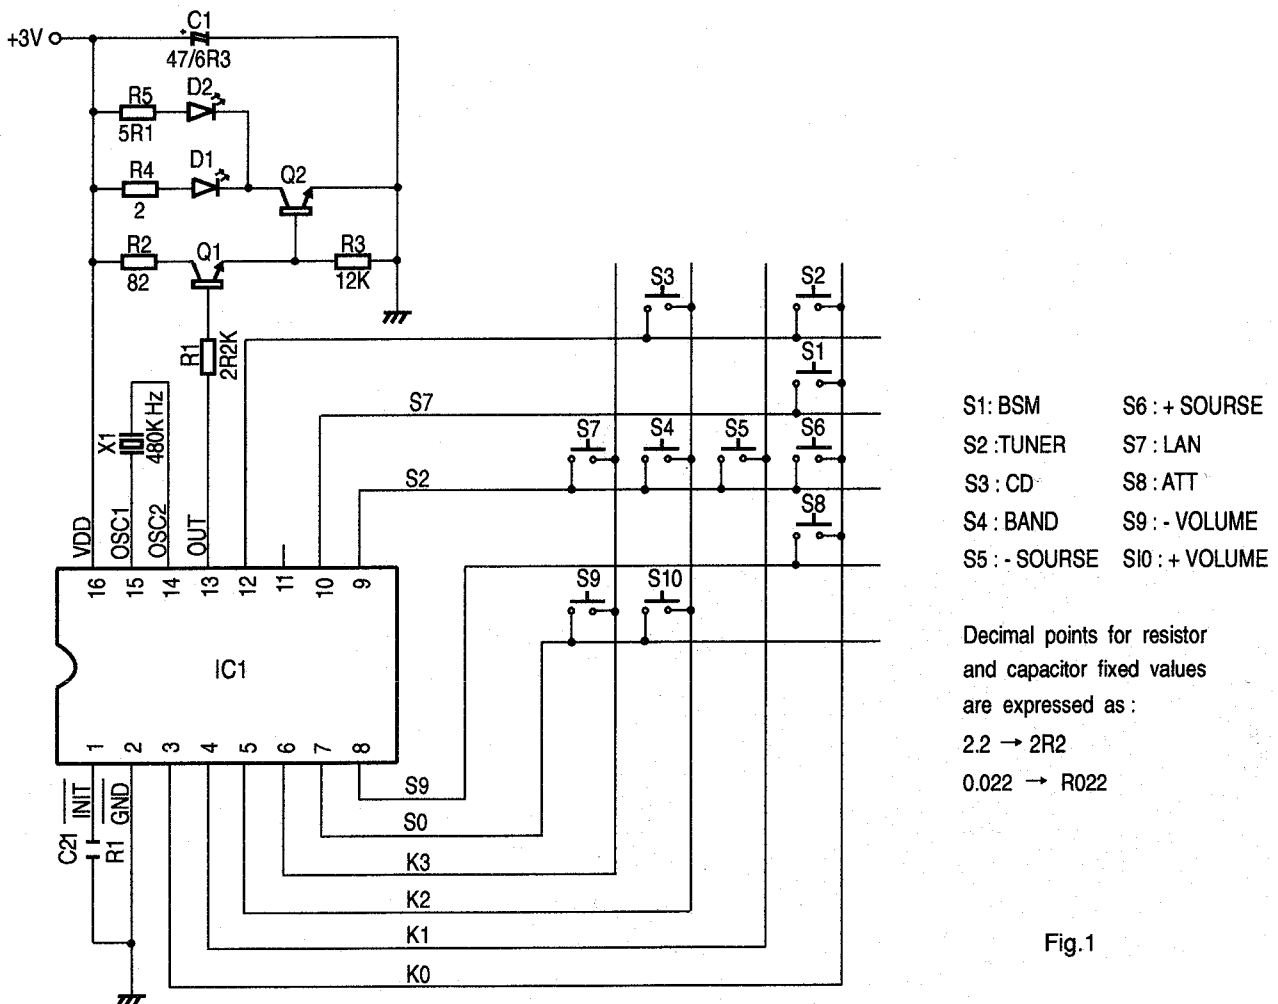

Service Manual

ORDER NO.
CRT 1445

REMOTE CONTROLLER UNIT

CD-R55

E

SCHEMATIC CIRCUIT DIAGRAM

Fig.1

PARTS LIST

* : Non Spare Part

Mark	No.	Description	Part No.
*	1	Remote Control Assy	CXA4659
	2	Battery Cover	CNS2197

Fig. 2

Mark	No.	Description	Part No.
*		Owner's Manual	CRD1565
		Fastener	CNM3249
		Fastener	CNM3250

Owner's Manual

Part No.	Language
CRD1565	English, French, German, Spanish, Italian