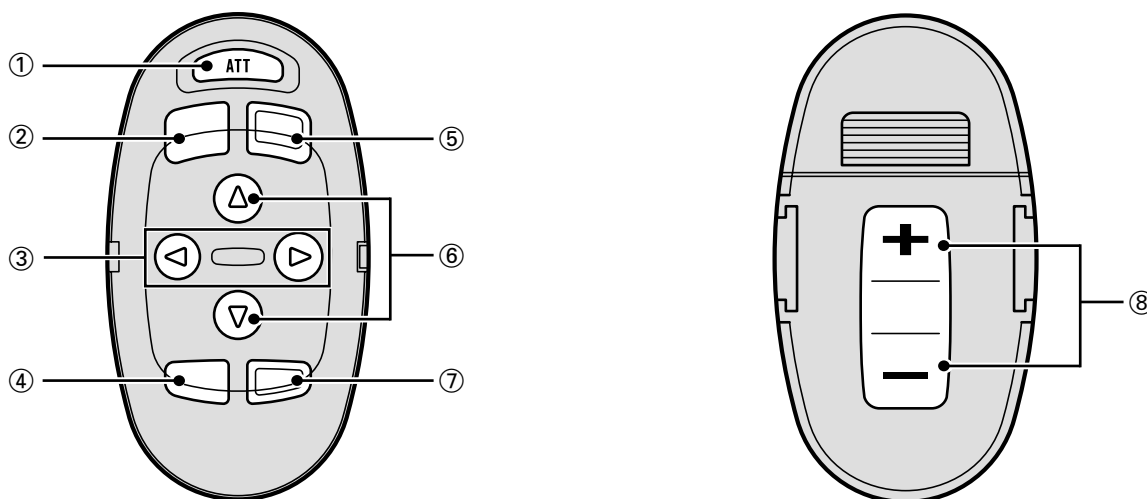

Service Manual

ORDER NO.
CRT2837

STEERING REMOTE CONTROL UNIT

CD-SR100 E

Names of Buttons

Buttons on the car stereo head unit and remote control unit with the same name have the same function.

- ① ATT button
- ② BAND button
- ③ ◀▶ buttons
- ④ FUNCTION button
- ⑤ SOURCE button
- ⑥ ▲▼ buttons
- ⑦ AUDIO button
- ⑧ VOLUME

CAUTION

Danger of explosion if battery is incorrectly replaced.
Replaced only with the same or equivalent type recommended by the manufacture.
Discord used batteries according to the manufacture's instructions.