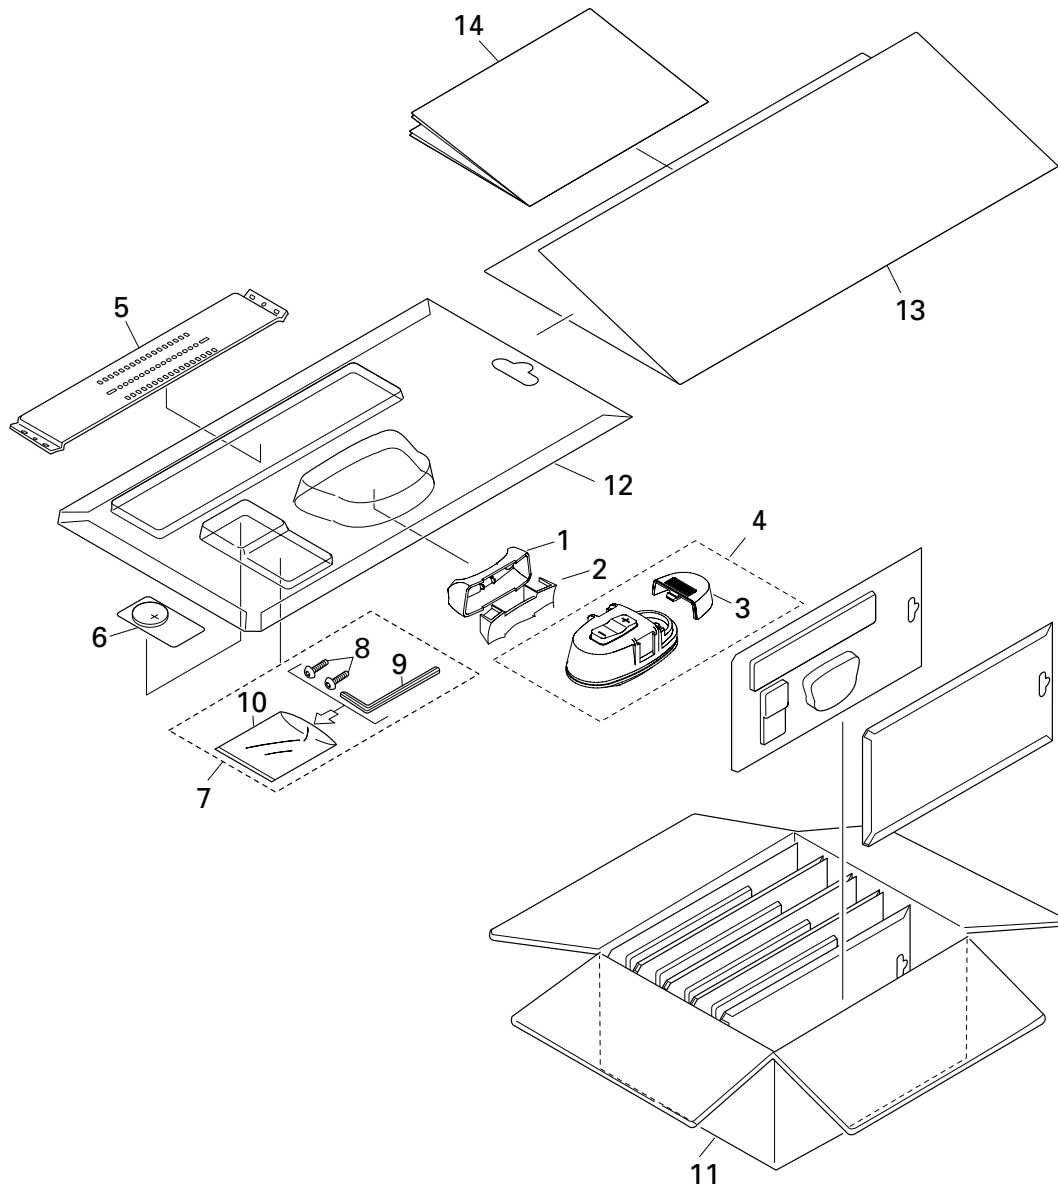

EXPLODED VIEWS AND PARTS LIST

NOTE:

- Parts marked by "*" are generally unavailable because they are not in our Master Spare Parts List.
- Screws adjacent to ∇ mark on the product are used for disassembly.
- For the applying amount of lubricants or glue, follow the instructions in this manual.
  (In the case of no amount instructions, apply as you think it appropriate.)

● PARTS LIST

Mark No.	Description	Part No.	Mark No.	Description	Part No.
1	Holder Assy	CZX3172	11	Contain Box	CZH6223
2	Holder Assy	CZX3173	12	Blister Pack	CZH6196
3	Cover	CZN7655	13	Cover	CZH6221
4	Remote Control Assy	CZX3256	14	Owner's Manual	CZR3238
5	Belt	CZN7661		(English, French, Spanish, German, Dutch, Italian)	
*	6 Battery	CZE3175			
*	7 Screw Assy	CZE3169			
*	8 Screw	RMZ30H060FBK			
*	9 Hexagonal Wrench	CZE3176			
*	10 Polyethylene Bag	CEG-127