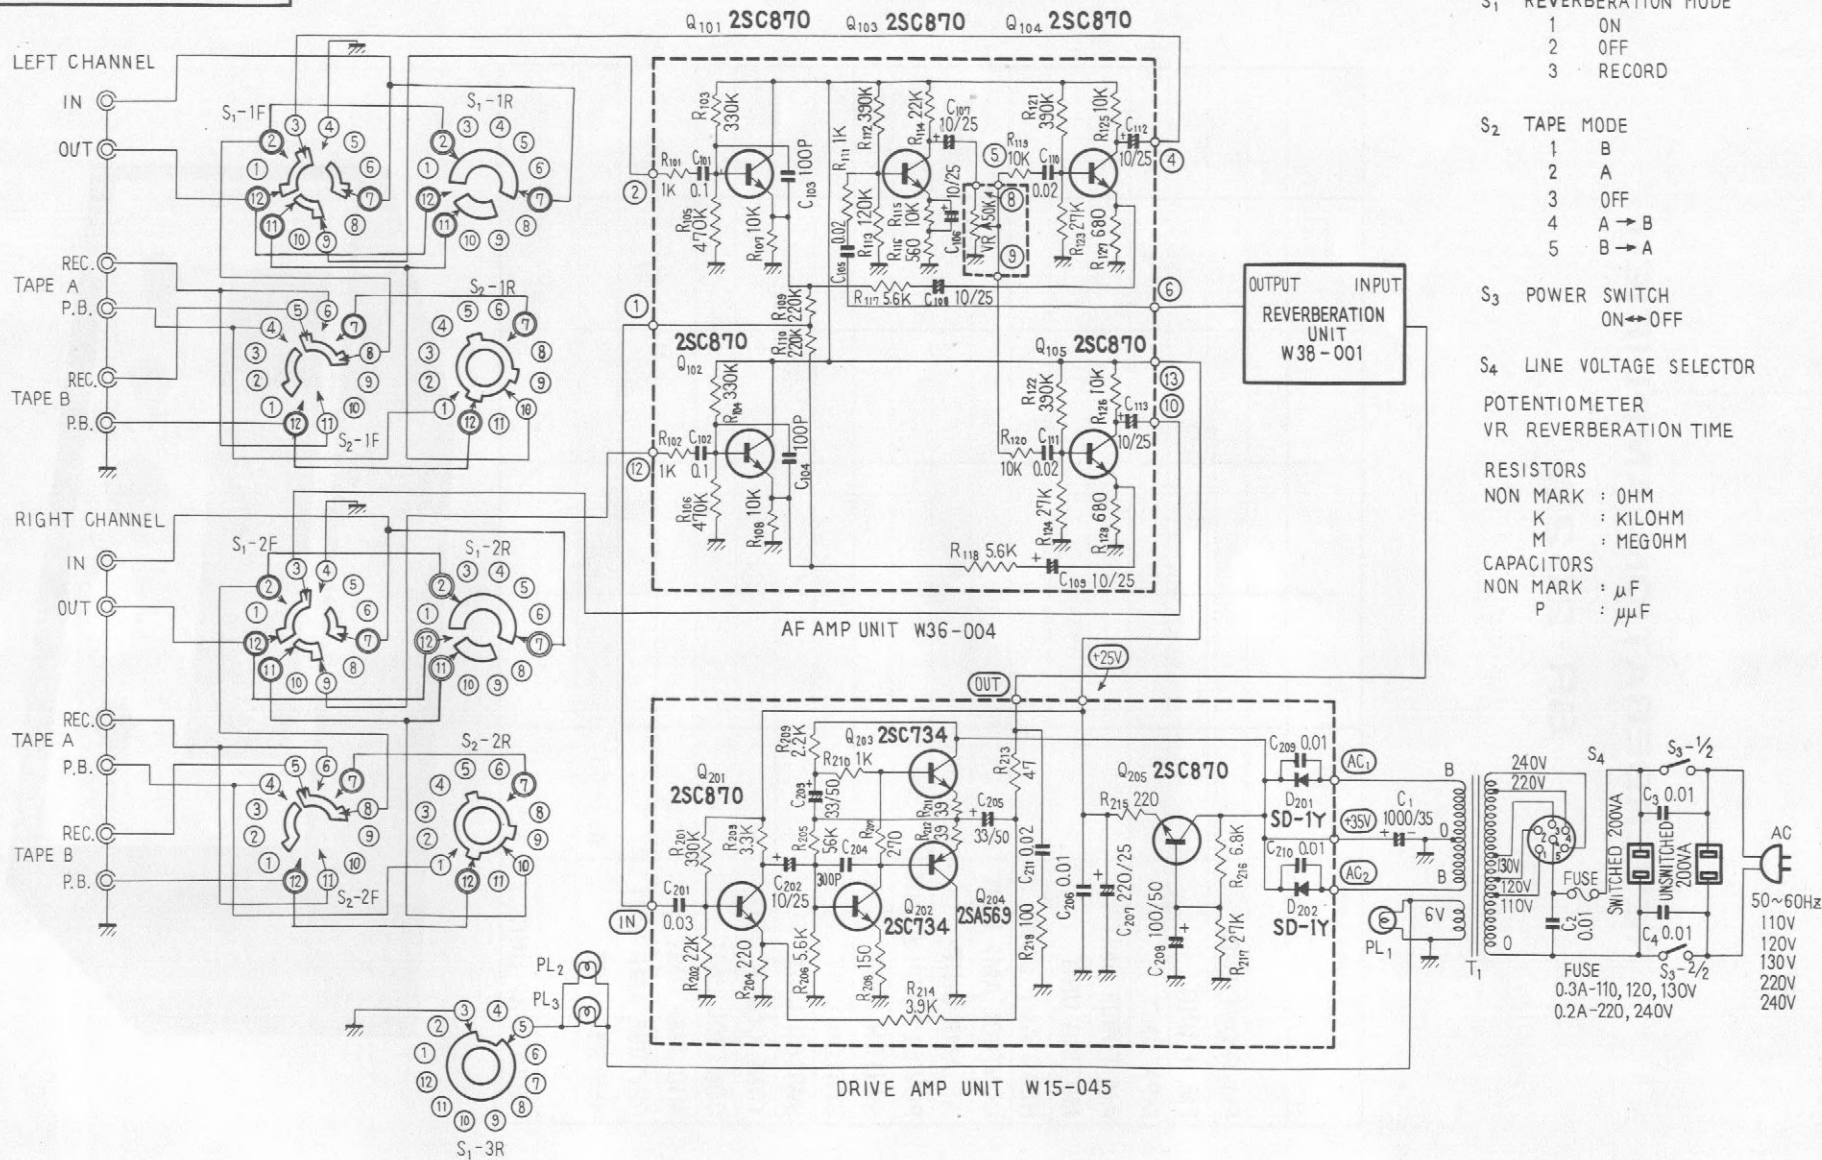

REVERBERATION AMPLIFIER

SR-202W

UNIT	ROUND LABEL	FWW				
FM FRONT END						
FM IF UNIT						
MPX UNIT						
AM TUNER UNIT						
MUTING UNIT						
HEAD AMP UNIT						
CONTROL AMP UNIT						
AF AMP UNIT		W36-004				
POWER SUPPLY UNIT						
SWITCH UNIT						
SWITCH UNIT						
SWITCH UNIT						
TONE COLOR UNIT						
CONTROL UNIT						
MIC AMP UNIT						
REVERBE AMP UNIT						
REVERBE UNIT		W38-001				
DRIVE AMP UNIT		W15-045				

SR-202W

REVERBE UNIT

REVERB UNIT

W38-001