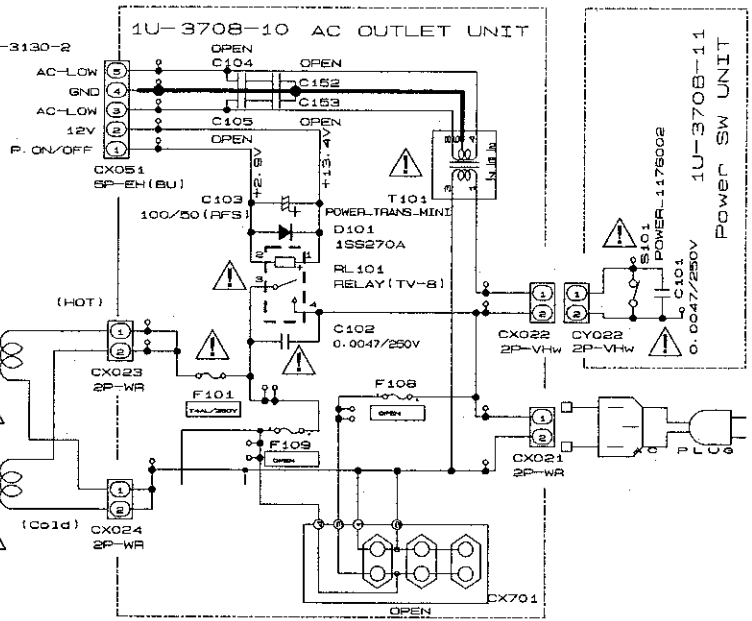

F

G

H

SIGNAL LINE
 SCHEMATIC DIAGRAMS (1/3)
 1U-3707 INPUT/CONTROL P.W.B. UNIT
 (For Europe model)

SCHEMATIC DIAGRAMS (2/3)

1

2

3

4

5

6

6 7 8 9 10 11

— SIGNAL LINE

SCHEMATIC DIAGRAMS (2/3)
1U-3708 POWER AMP P.W.B. UNIT
(For Europe model)

A
B
C
D
E
F
G
H

SCHEMATIC DIAGRAMS (3/3)