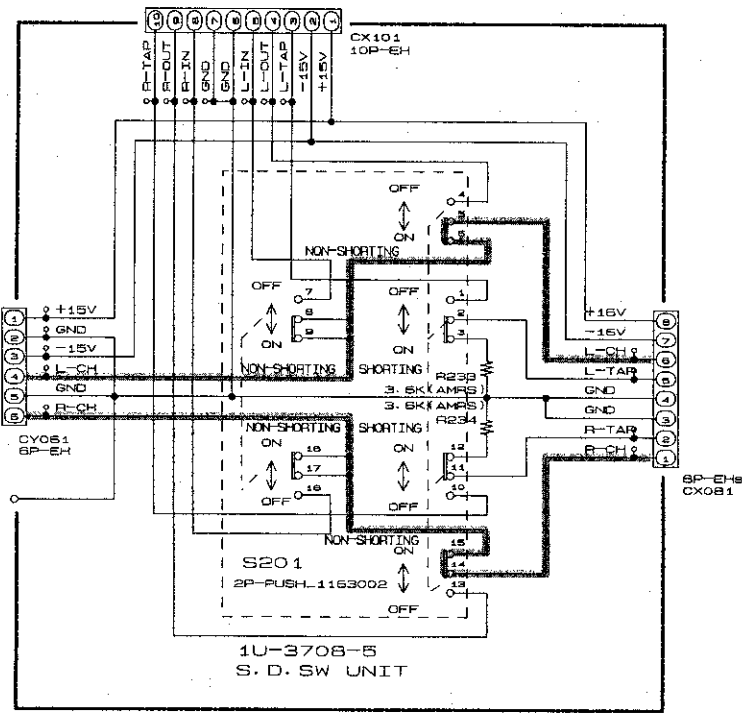

F

G

H

SIGNAL LINE
 SCHEMATIC DIAGRAMS (1/3)
 1U-3707 INPUT/CONTROL P.W.B. UNIT
 (For Europe model)

SCHEMATIC DIAGRAMS (2/3)

1

2

3

4

5

6

6 7 8 9 10 11

— SIGNAL LINE

SCHEMATIC DIAGRAMS (2/3)
1U-3708 POWER AMP P.W.B. UNIT
(For Europe model)

A
B
C
D
E
F
G
H

SCHEMATIC DIAGRAMS (3/3)