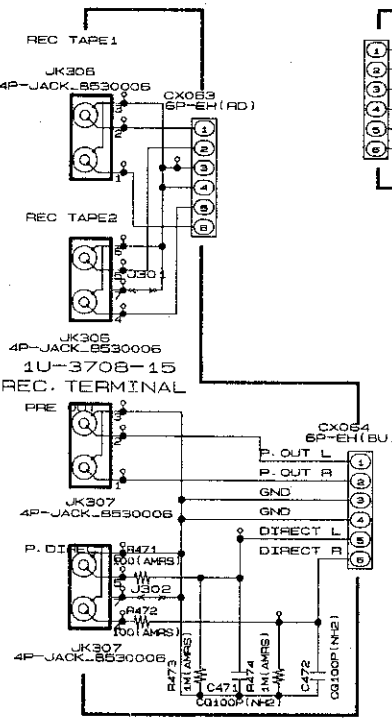

F

G

H

SIGNAL LINE
 SCHEMATIC DIAGRAMS (1/3)
 1U-3707 INPUT/CONTROL P.W.B. UNIT
 (For Europe model)

SCHEMATIC DIAGRAMS (2/3)

1

2

3

4

5

6

6 7 8 9 10 11

— SIGNAL LINE

SCHEMATIC DIAGRAMS (2/3)
1U-3708 POWER AMP P.W.B. UNIT
(For Europe model)

A
B
C
D
E
F
G
H

SCHEMATIC DIAGRAMS (3/3)

1 2 3 4 5 6

To
CX057
5P-EH(BK)
1U-3432-7
(PMA2000/4)
1U-3432-9
(PMA2000/4R)

1U-3709-1
FLAT AMP UNIT

7 8 9 10 11

A
B
C
D
E
F
G
H

SIGNAL LINE

SCHEMATIC DIAGRAMS (3/3)
1U-3709 FLAT AMP P.W.B. UNIT
(For Europe model)