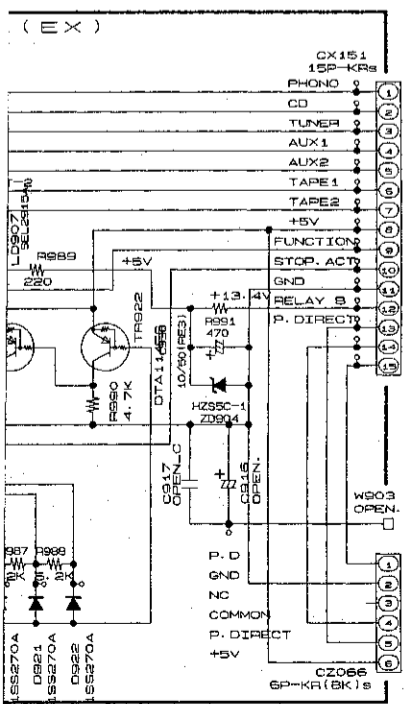

3

4

5

6

SCHEMATIC DIAGRAMS (1/3)

1

2

3

4

5

6

A

B

C

D

E

F

G

H

SIGNAL LINE
 SCHEMATIC DIAGRAMS (1/3)
 1U-3707 INPUT/CONTROL P.W.B. UNIT
 (For Europe model)

SCHEMATIC DIAGRAMS (2/3)

1

2

3

4

5

6

6 7 8 9 10 11

— SIGNAL LINE

SCHEMATIC DIAGRAMS (2/3)
1U-3708 POWER AMP P.W.B. UNIT
(For Europe model)

A
B
C
D
E
F
G
H

SCHEMATIC DIAGRAMS (3/3)