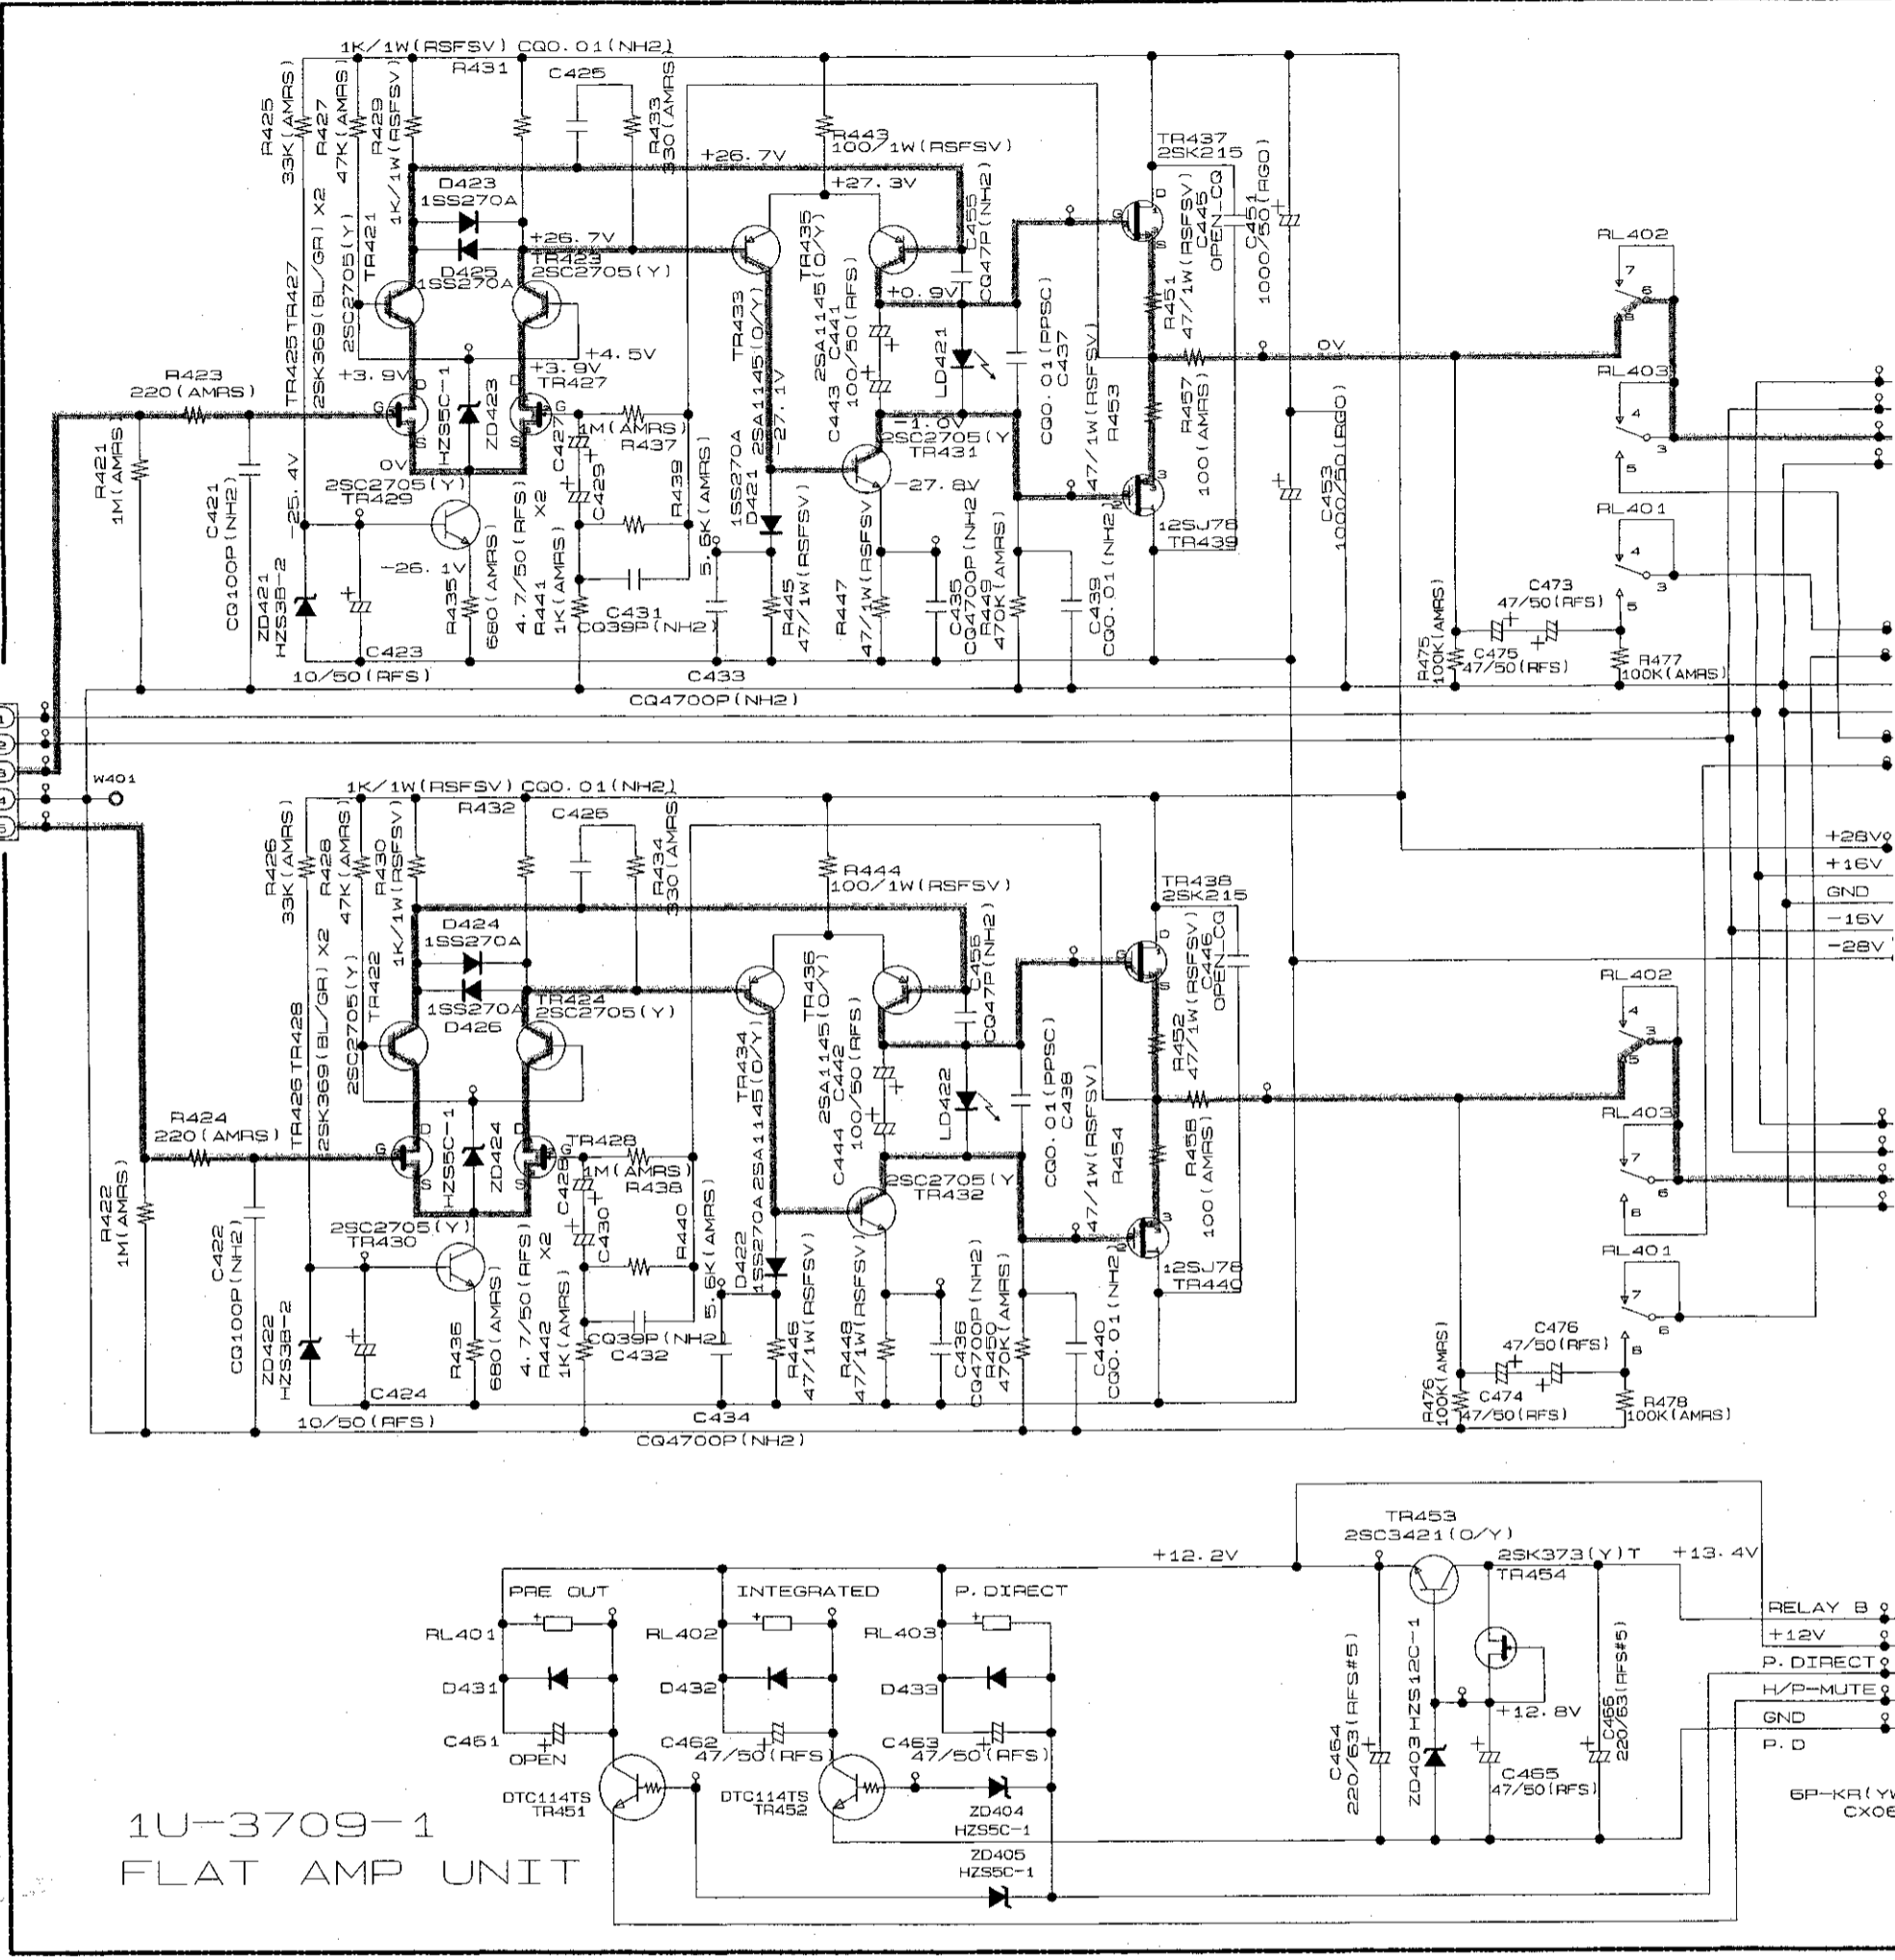

SCHEMATIC DIAGRAMS (3/3)

1 2 3 4 5 6

To
CX057
5P-EH(BK)
1U-3432-7
(PMA2000/4)
1U-3432-9
(PMA2000/4R)

1U-3709-1
FLAT AMP UNIT