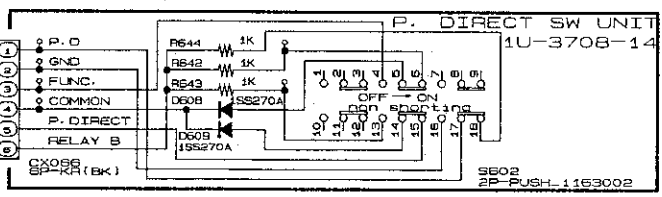

F

G

H

SIGNAL LINE
 SCHEMATIC DIAGRAMS (1/3)
 1U-3707 INPUT/CONTROL P.W.B. UNIT
 (For Europe model)

SCHEMATIC DIAGRAMS (2/3)

1

2

3

4

5

6

6 7 8 9 10 11

— SIGNAL LINE

SCHEMATIC DIAGRAMS (2/3)
1U-3708 POWER AMP P.W.B. UNIT
(For Europe model)

A
B
C
D
E
F
G
H

SCHEMATIC DIAGRAMS (3/3)