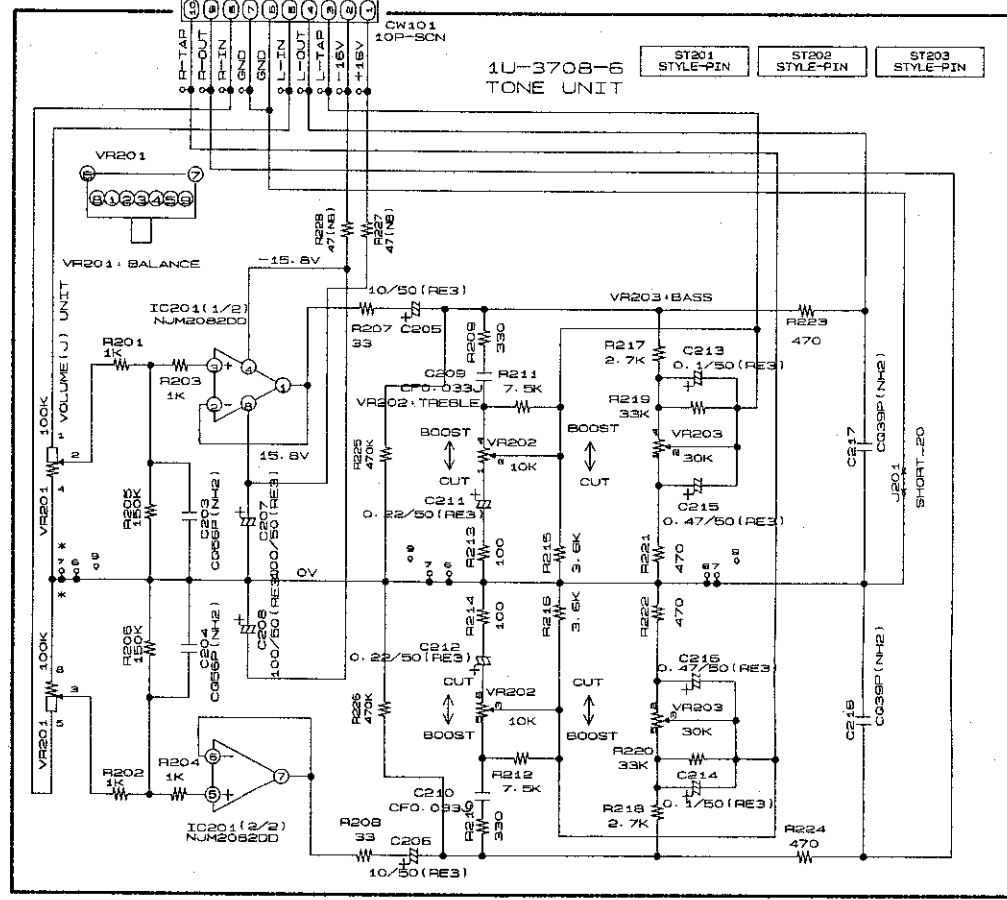

F

G

H

SIGNAL LINE
 SCHEMATIC DIAGRAMS (1/3)
 1U-3707 INPUT/CONTROL P.W.B. UNIT
 (For Europe model)

SCHEMATIC DIAGRAMS (2/3)

1

2

3

4

5

6

6 7 8 9 10 11

— SIGNAL LINE

SCHEMATIC DIAGRAMS (2/3)
1U-3708 POWER AMP P.W.B. UNIT
(For Europe model)

A
B
C
D
E
F
G
H

SCHEMATIC DIAGRAMS (3/3)