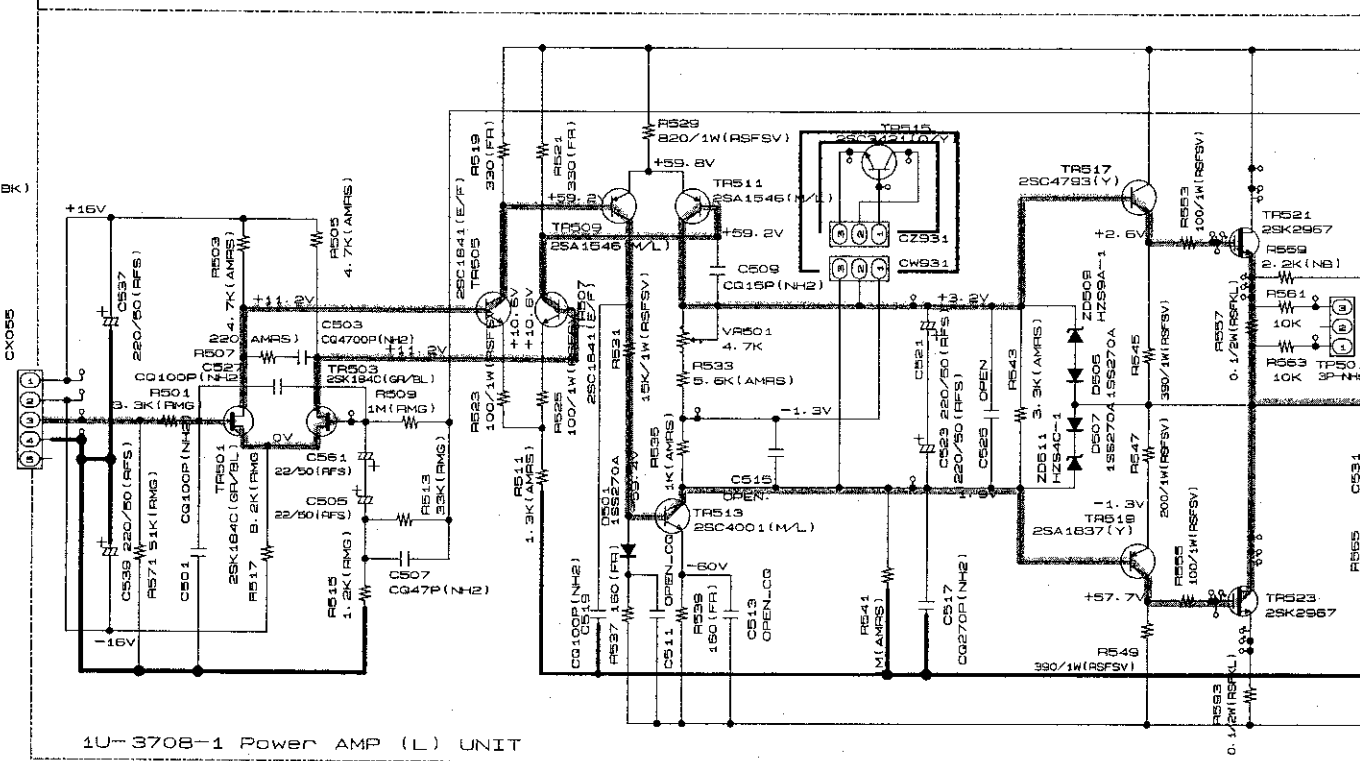

F

G

H

SIGNAL LINE
 SCHEMATIC DIAGRAMS (1/3)
 1U-3707 INPUT/CONTROL P.W.B. UNIT
 (For Europe model)

SCHEMATIC DIAGRAMS (2/3)

1

2

3

4

5

6

6 7 8 9 10 11

— SIGNAL LINE

SCHEMATIC DIAGRAMS (2/3)
1U-3708 POWER AMP P.W.B. UNIT
(For Europe model)

A
B
C
D
E
F
G
H

SCHEMATIC DIAGRAMS (3/3)