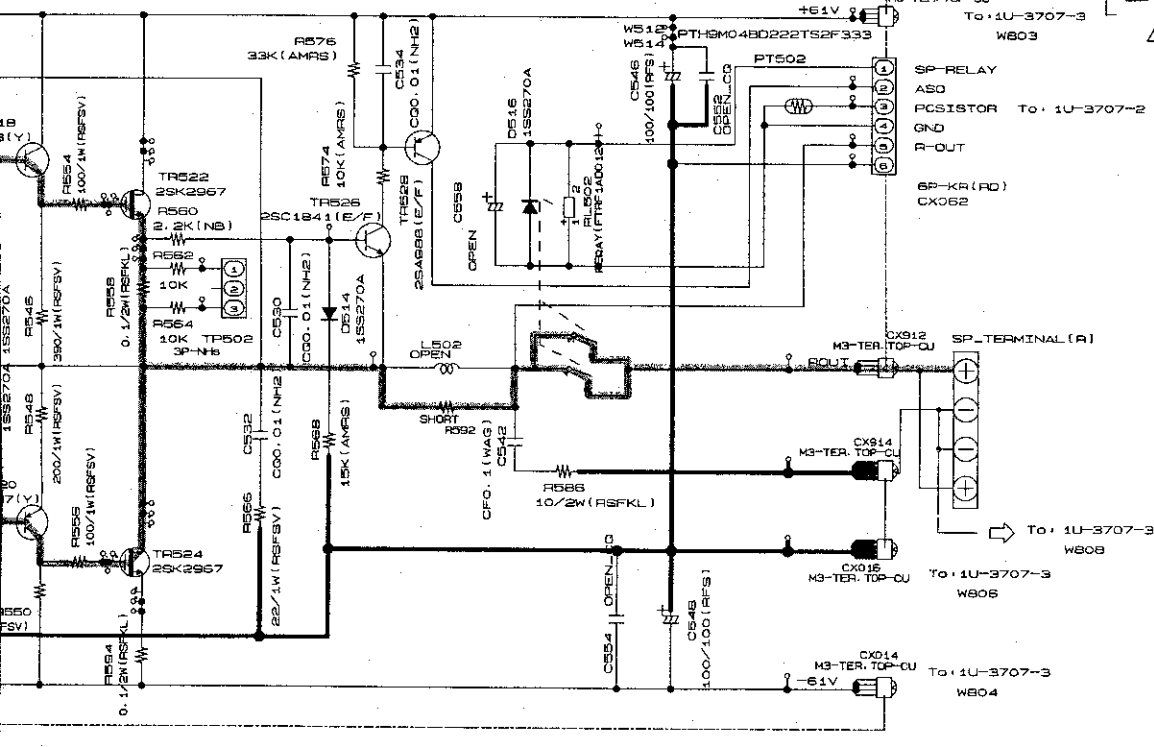

F

G

H

SIGNAL LINE
 SCHEMATIC DIAGRAMS (1/3)
 1U-3707 INPUT/CONTROL P.W.B. UNIT
 (For Europe model)

SCHEMATIC DIAGRAMS (2/3)

1

2

3

4

5

6

6 7 8 9 10 11

— SIGNAL LINE

SCHEMATIC DIAGRAMS (2/3)
1U-3708 POWER AMP P.W.B. UNIT
(For Europe model)

A
B
C
D
E
F
G
H

SCHEMATIC DIAGRAMS (3/3)