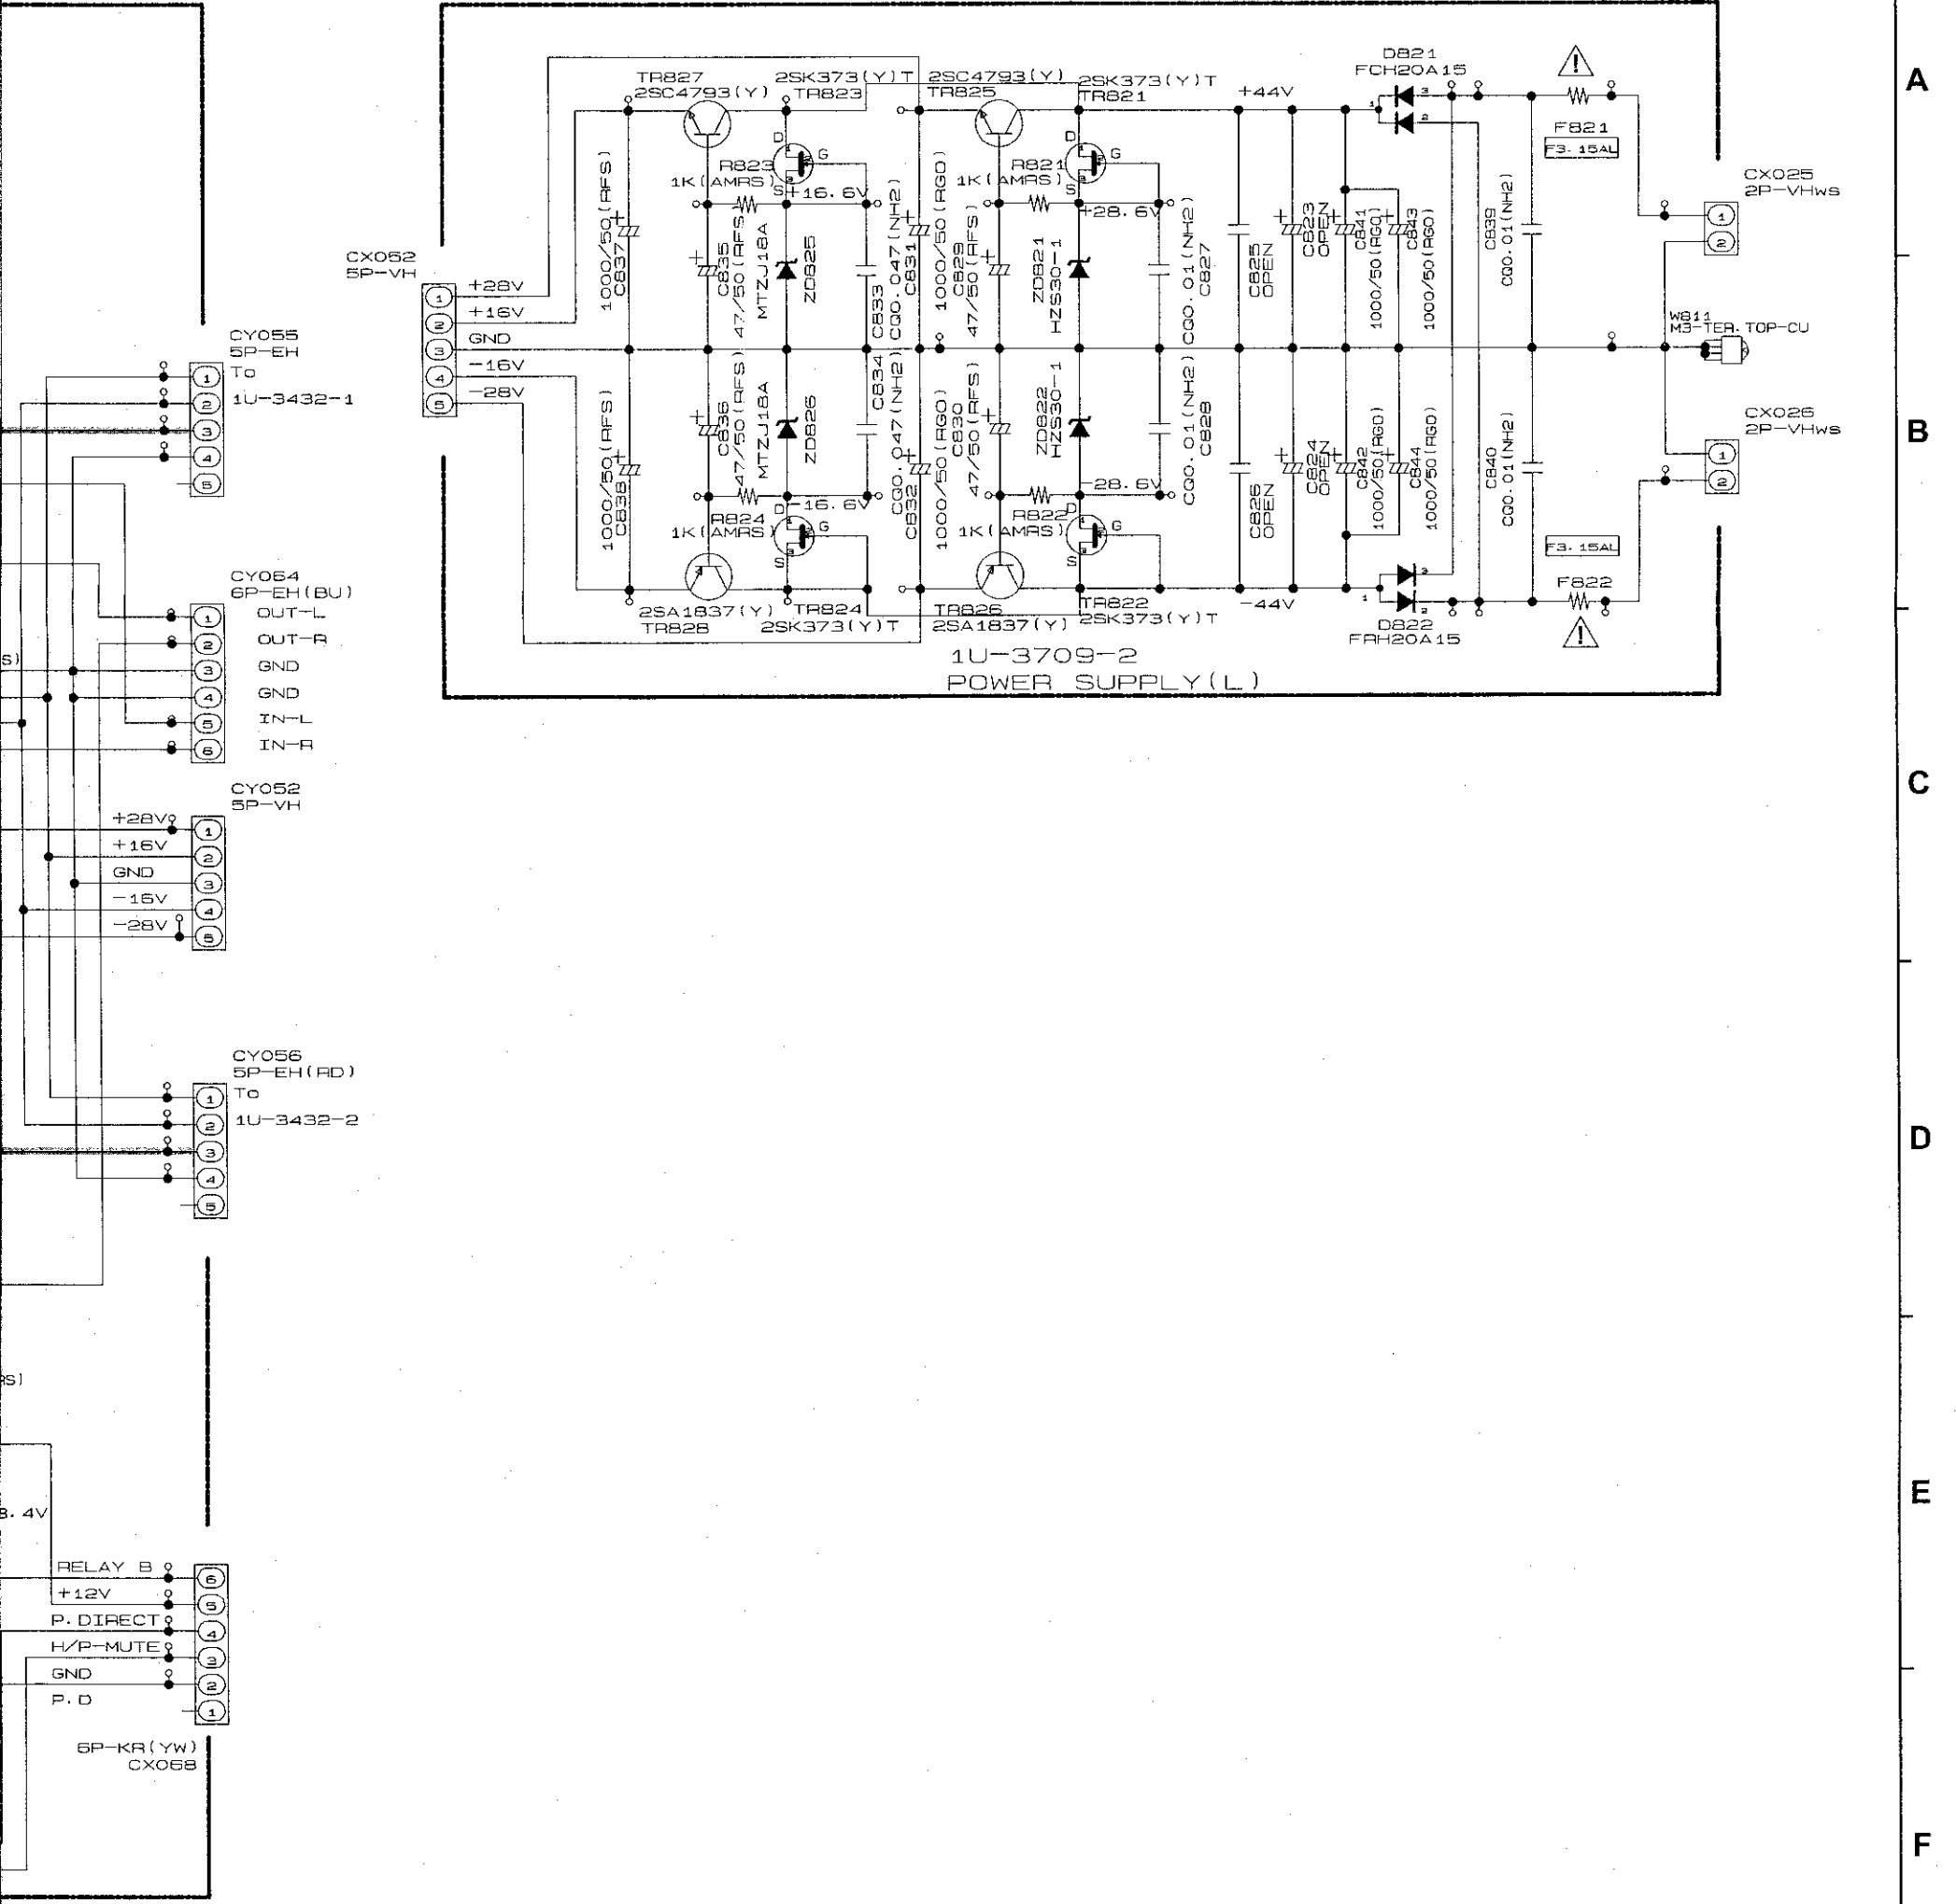

7 8 9 10 11

A
B
C
D
E
F
G
H

SIGNAL LINE

SCHEMATIC DIAGRAMS (3/3)
1U-3709 FLAT AMP P.W.B. UNIT
(For Europe model)