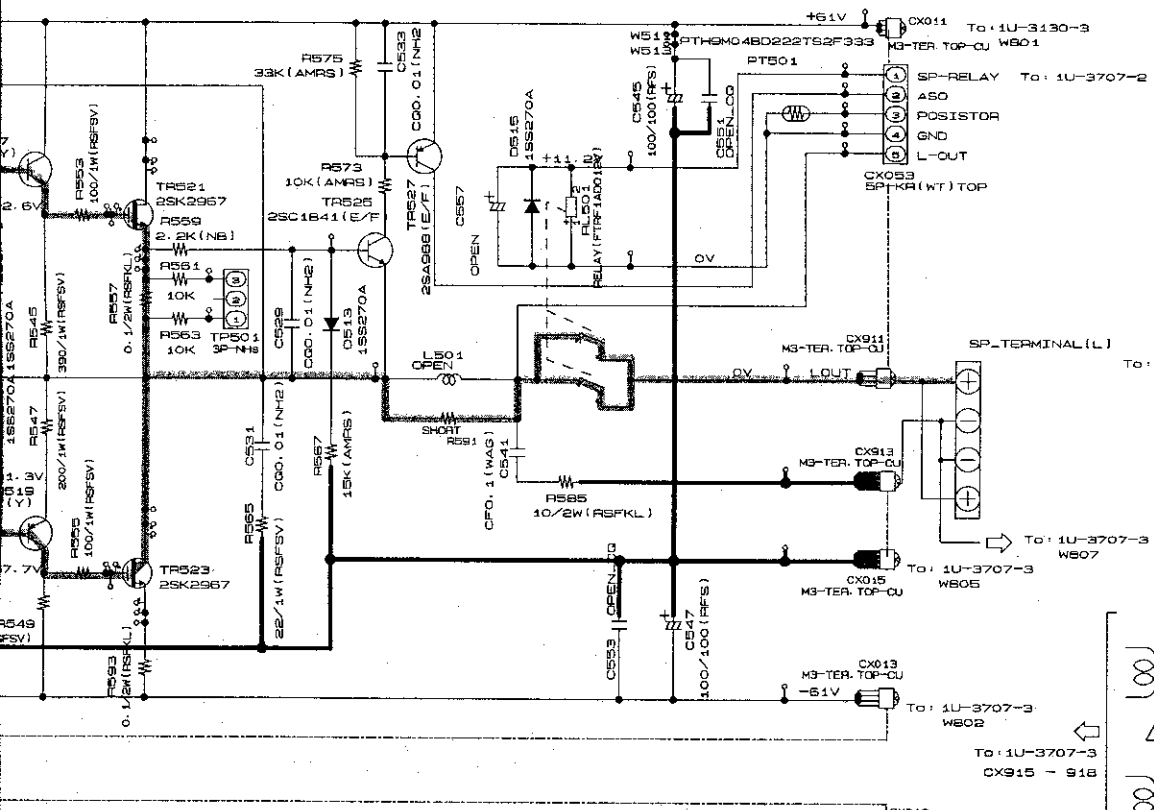

F

G

H

SIGNAL LINE
 SCHEMATIC DIAGRAMS (1/3)
 1U-3707 INPUT/CONTROL P.W.B. UNIT
 (For Europe model)

SCHEMATIC DIAGRAMS (2/3)

1

2

3

4

5

6

6 7 8 9 10 11

— SIGNAL LINE

SCHEMATIC DIAGRAMS (2/3)
1U-3708 POWER AMP P.W.B. UNIT
(For Europe model)

A
B
C
D
E
F
G
H

SCHEMATIC DIAGRAMS (3/3)