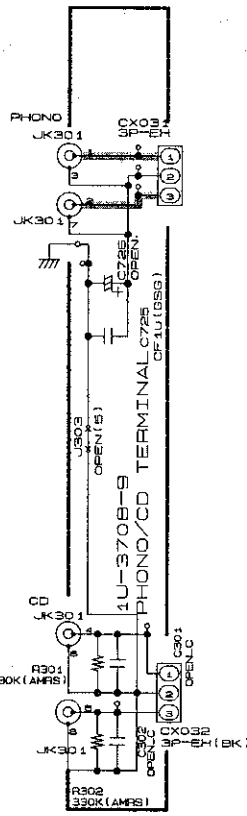

3

4

5

6

SCHEMATIC DIAGRAMS (1/3)

1

2

3

F

G

H

SIGNAL LINE
 SCHEMATIC DIAGRAMS (1/3)
 1U-3707 INPUT/CONTROL P.W.B. UNIT
 (For Europe model)

SCHEMATIC DIAGRAMS (2/3)

1

2

3

4

5

6

6 7 8 9 10 11

— SIGNAL LINE

SCHEMATIC DIAGRAMS (2/3)
1U-3708 POWER AMP P.W.B. UNIT
(For Europe model)

A
B
C
D
E
F
G
H

SCHEMATIC DIAGRAMS (3/3)

1 2 3 4 5 6

To
CX057
5P-EH(BK)
1U-3432-7
(PMA2000/4)
1U-3432-9
(PMA2000/4R)

1U-3709-1
FLAT AMP UNIT

7 8 9 10 11

A
B
C
D
E
F
G
H

SIGNAL LINE

SCHEMATIC DIAGRAMS (3/3)
1U-3709 FLAT AMP P.W.B. UNIT
(For Europe model)