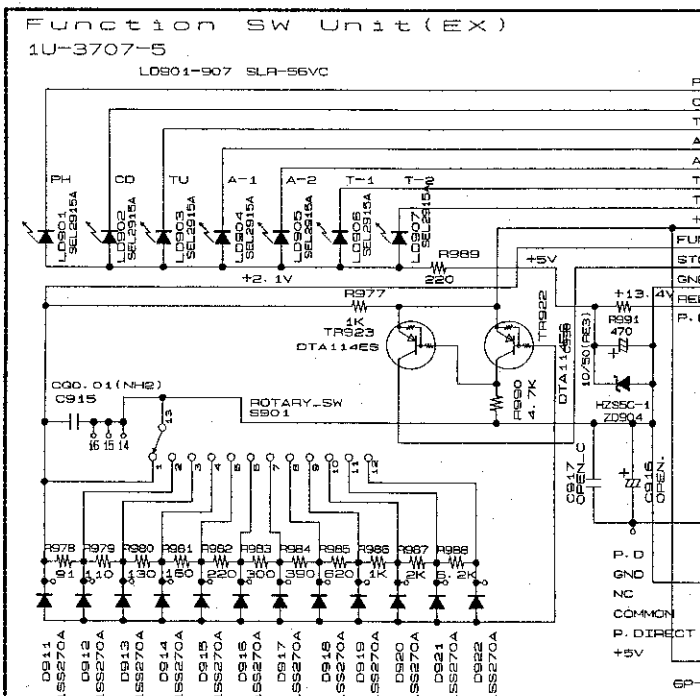

SCHEMATIC DIAGRAMS (1/3)

1

2

3

4

5

6