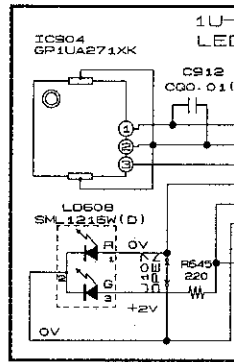

F

G

H

SIGNAL LINE
 SCHEMATIC DIAGRAMS (1/3)
 1U-3707 INPUT/CONTROL P.W.B. UNIT
 (For Europe model)

SCHEMATIC DIAGRAMS (2/3)

1

2

3

4

5

6

6 7 8 9 10 11

— SIGNAL LINE

SCHEMATIC DIAGRAMS (2/3)
1U-3708 POWER AMP P.W.B. UNIT
(For Europe model)

A
B
C
D
E
F
G
H

SCHEMATIC DIAGRAMS (3/3)

1 2 3 4 5 6

To
CX057
5P-EH(BK)
1U-3432-7
(PMA2000/4)
1U-3432-9
(PMA2000/4R)

1U-3709-1
FLAT AMP UNIT

7 8 9 10 11

A
B
C
D
E
F
G
H

SIGNAL LINE

SCHEMATIC DIAGRAMS (3/3)
1U-3709 FLAT AMP P.W.B. UNIT
(For Europe model)