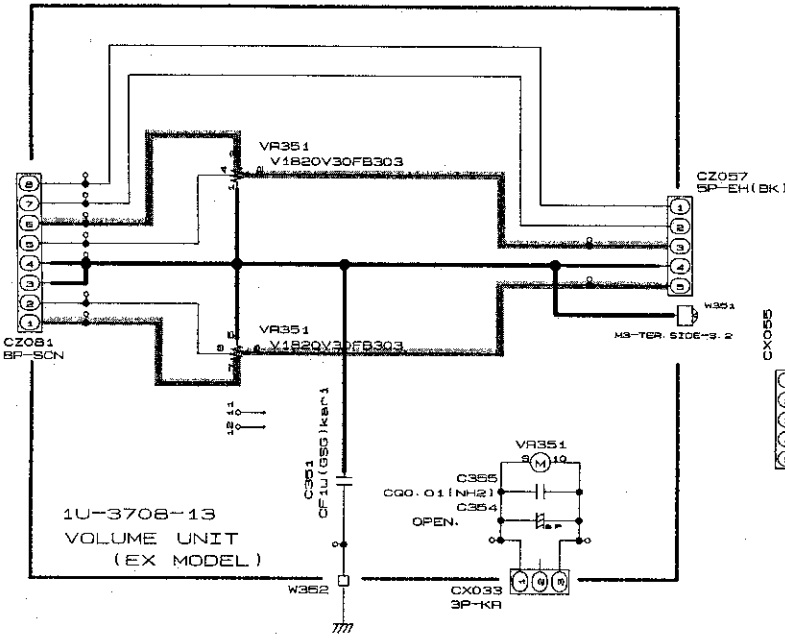

F

G

H

SIGNAL LINE
 SCHEMATIC DIAGRAMS (1/3)
 1U-3707 INPUT/CONTROL P.W.B. UNIT
 (For Europe model)

SCHEMATIC DIAGRAMS (2/3)

1

2

3

4

5

6

6 7 8 9 10 11

— SIGNAL LINE

SCHEMATIC DIAGRAMS (2/3)
1U-3708 POWER AMP P.W.B. UNIT
(For Europe model)

A
B
C
D
E
F
G
H

SCHEMATIC DIAGRAMS (3/3)