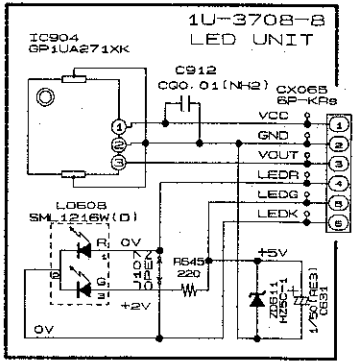

F

G

H

SIGNAL LINE
 SCHEMATIC DIAGRAMS (1/3)
 1U-3707 INPUT/CONTROL P.W.B. UNIT
 (For Europe model)

SCHEMATIC DIAGRAMS (2/3)

1

2

3

4

5

6

6 7 8 9 10 11

— SIGNAL LINE

SCHEMATIC DIAGRAMS (2/3)
1U-3708 POWER AMP P.W.B. UNIT
(For Europe model)

A
B
C
D
E
F
G
H

SCHEMATIC DIAGRAMS (3/3)

1 2 3 4 5 6

To
CX057
5P-EH(BK)
1U-3432-7
(PMA2000/4)
1U-3432-9
(PMA2000/4R)

1U-3709-1
FLAT AMP UNIT

7 8 9 10 11

A
B
C
D
E
F
G
H

SIGNAL LINE

SCHEMATIC DIAGRAMS (3/3)
1U-3709 FLAT AMP P.W.B. UNIT
(For Europe model)