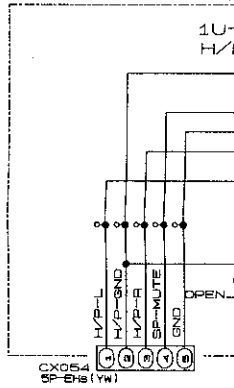

F

G

H

SIGNAL LINE
 SCHEMATIC DIAGRAMS (1/3)
 1U-3707 INPUT/CONTROL P.W.B. UNIT
 (For Europe model)

SCHEMATIC DIAGRAMS (2/3)

1

2

3

4

5

6

6 7 8 9 10 11

— SIGNAL LINE

SCHEMATIC DIAGRAMS (2/3)
1U-3708 POWER AMP P.W.B. UNIT
(For Europe model)

A
B
C
D
E
F
G
H

SCHEMATIC DIAGRAMS (3/3)

1 2 3 4 5 6

To
CX057
5P-EH(BK)
1U-3432-7
(PMA2000/4)
1U-3432-9
(PMA2000/4R)

1U-3709-1
FLAT AMP UNIT

7 8 9 10 11

A
B
C
D
E
F
G
H

SIGNAL LINE

SCHEMATIC DIAGRAMS (3/3)
1U-3709 FLAT AMP P.W.B. UNIT
(For Europe model)