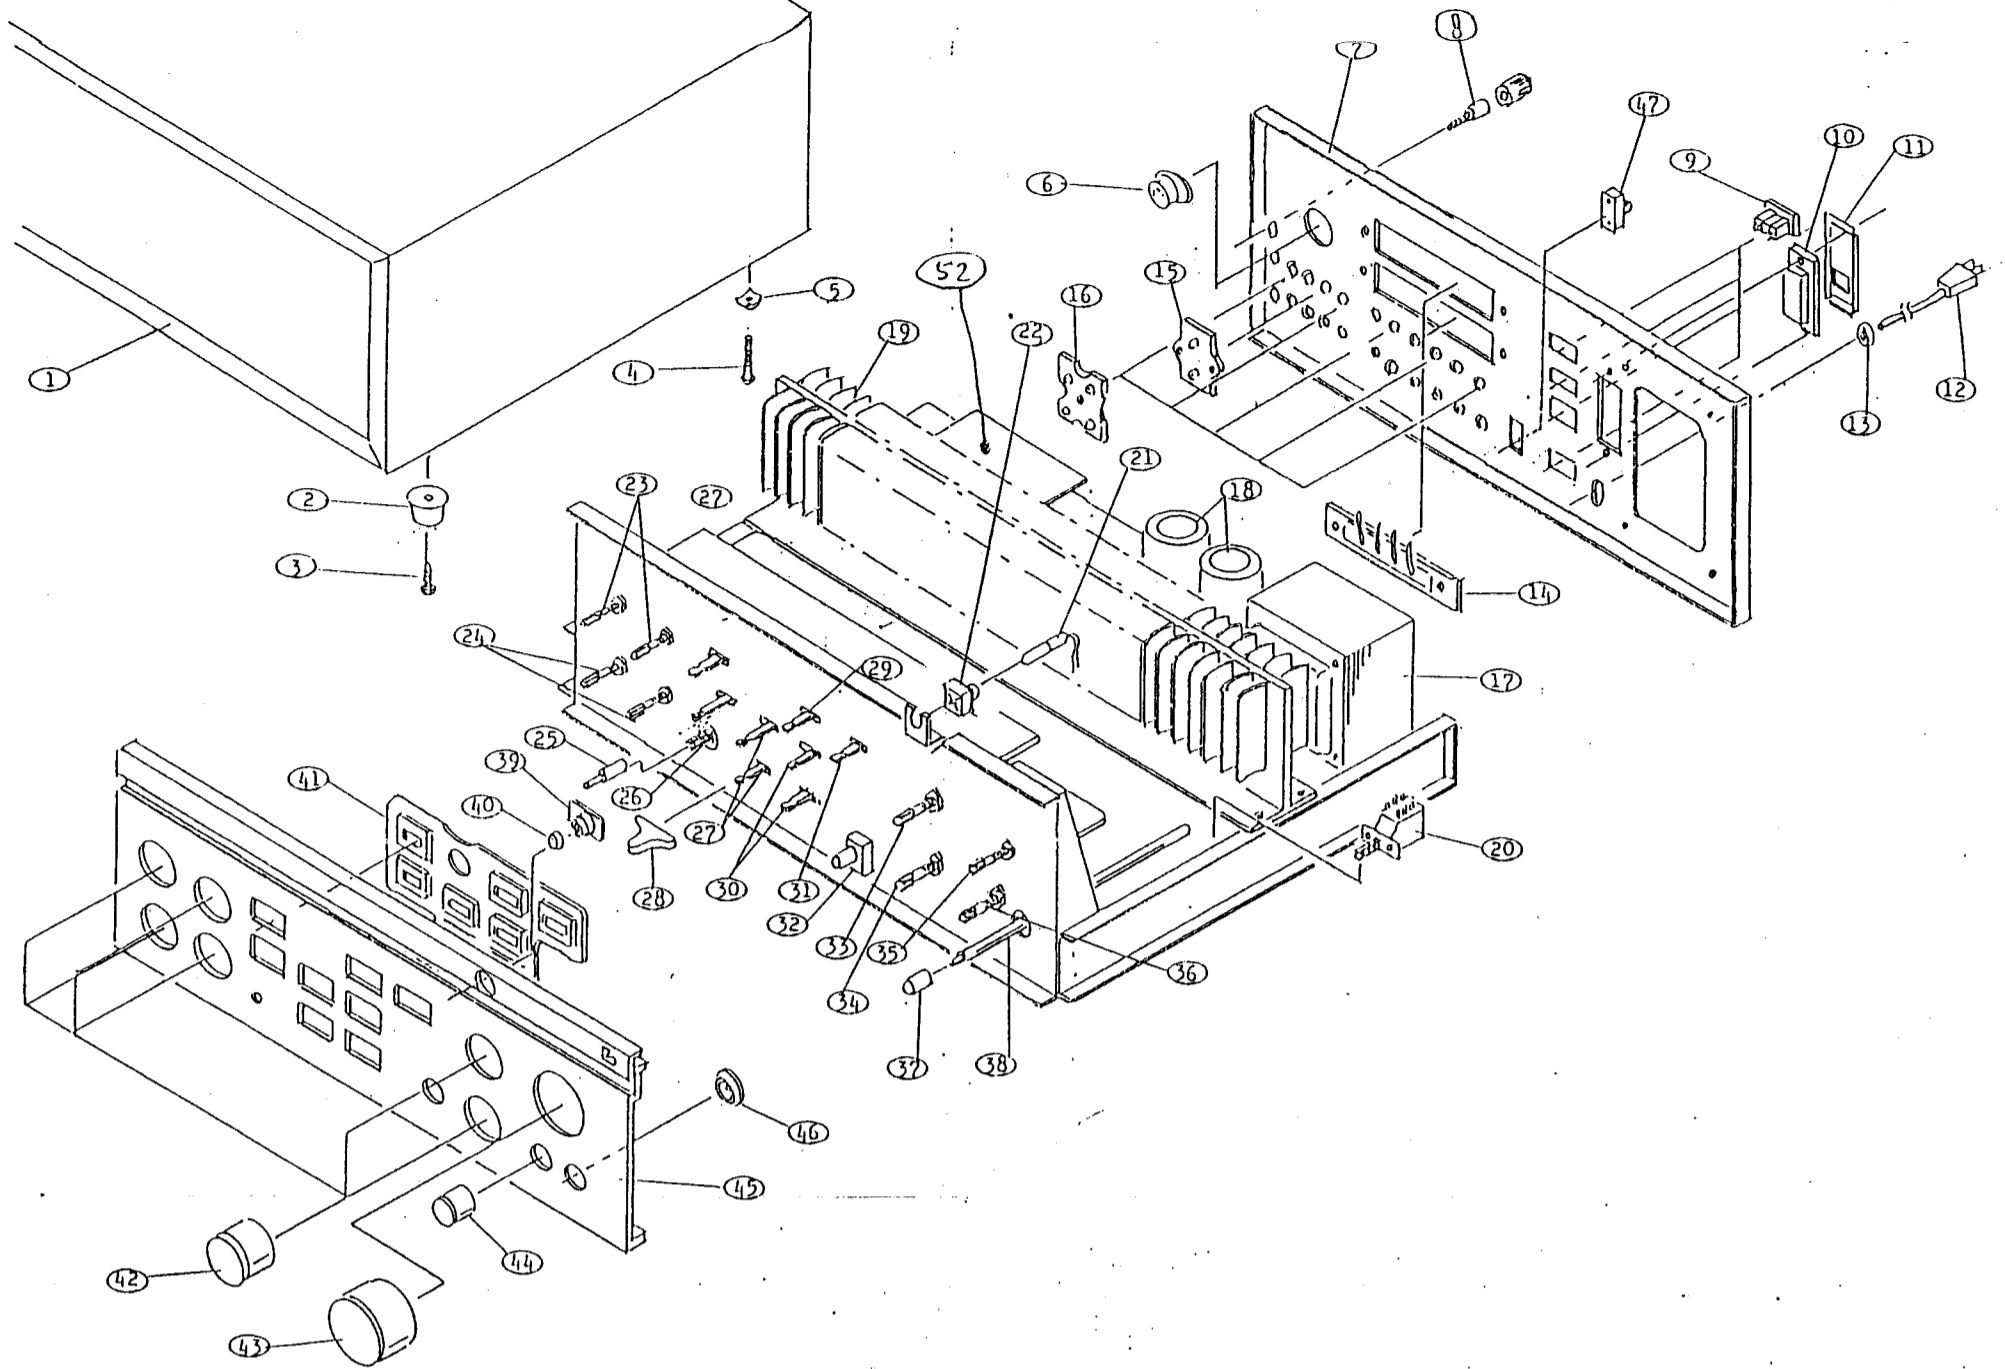

LUXMAN

L58A

MODEL

SERVICE MANUAL

Luxman L58A / 55A

Exploded View
L-58A/L-55A

Exploded View Parts List
Model :L-58A/L-55A

Symbol No.	Stock No.	Description	Q'ty
1	WB1070	Wooden Case (E,J)	1
	WB1089	Wooden Case (A)	1
	WB1005A	Ventilation (A)	4
2	WN1018	Foot	4
3	YCG38A25	Screw, M3.8x25	4
4	YAA40A25	Screw, M4x25	8
5	UR1125	Bkt.	8
6	AS0002	Socket, Din	1
7	UC1141	Rear, Panel (L-55A)(J,U)	1
	UC1142	Rear, Panel (L-55A)(S)	1
	UC1143	Rear, Panel (L-55A)(E,A)	1
	UC1136	Rear, Panel (L-58A)(J,U)	1
	UC1137	Rear, Panel (L-58A)(S)	1
	UC1138	Rear, Panel (L-58A)(E,A)	1
	8	AG0110	Terminal, GND
9	ACO010	AC Outlet (A,E)	4
	ACO051	AC Outlet (U,J)	4
10	ACO013	Socket, Voltage (A,E)	1
	ACO014	Plug, Voltage (A,E)	1
11	UJ1066	Cover (A,E)	1
12	BK0019	AC Cord (AZ,EZ)	1
	BK0023	AC Cord (AG)	1
	BK0029	AC Cord (AK,EK)	1
	BK0048	AC Cord (J)	1
13	BU0033	Bush, Cord (AZ,EZ)	1
	BU0039	Bush, Cord (AK,EK,AG)	1
	BU0080	Bush, Cord (J)	1
14	AT0110	Terminal, SP	2
	AT0128	Pin Jack, 2P	1
	AT0127	Pin Jack, 4P	5
	PT2387	Trans, Power (L-58A)(J)	1
	PT2426	Trans, Power (L-58A)(A,E)	1
15	PT2396	Trans, Power (L-55A)(J)	1
	PT2425	Trans, Power (L-55A)(A,E)	1
	CE1447	Cap, 63V 10,000uF (L-55A)	1
	CE1447A	Cap, 63V 10,000uF (L-55A)	1
	CE1445	Cap, 80V 10,000uF (L-58A)	1
18	CE1445A	Cap, 80V 10,000uF (L-58A)	1

52 SS 0053L Cartridge Switch