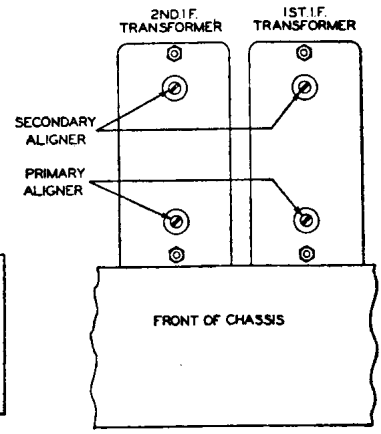

1935-36

I.F. = 465 K.C.
MODEL 84

ALIGNMENT INSTRUCTIONS,
 VOLTAGES, ETC. ON DATA SHEETS 21-22

COURTESY-
STROMBERG-CARLSON-20
 MFG. CO. LTD.
 PRINTED IN CANADA
DATA SHEET